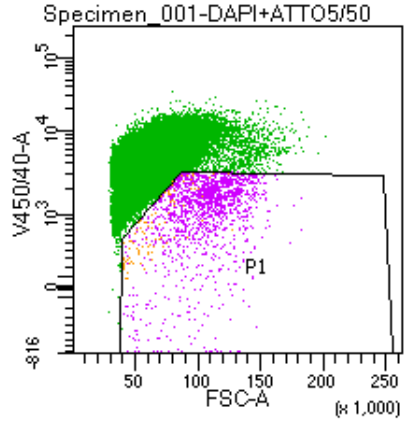

ADH20190724

Tube: DAPI+ATTO5/50

Population	#Events	%Parent	%Total
All Events	97,039	####	100.0
P2	51,121	52.7	52.7
P3	48,434	94.7	49.9
P4	46,793	96.6	48.2
P1	1,673	3.6	1.7
P5	1,505	90.0	1.6