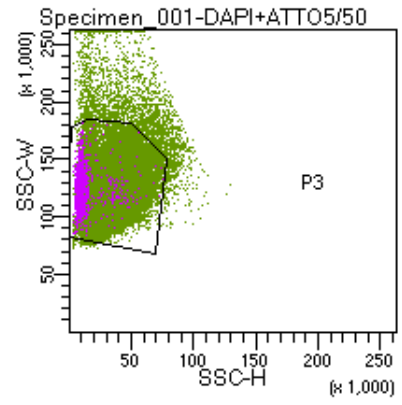

ADH20190724

Tube: DAPI+ATTO5/50

Population	#Events	%Parent	%Total
All Events	97,039	####	100.0
P2	51,121	52.7	52.7
P3	48,434	94.7	49.9
P4	46,793	96.6	48.2
P1	1,673	3.6	1.7
P5	1,505	90.0	1.6