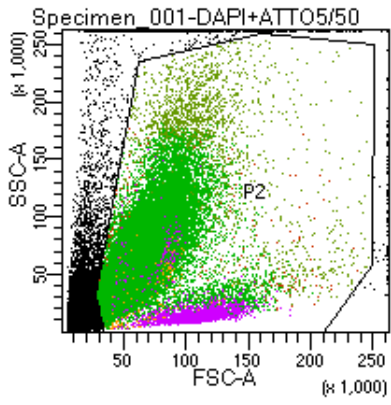

ADH20190724

Tube: DAPI+ATTO5/50

Population	#Events	%Parent	%Total
All Events	97,039	####	100.0
P2	51,121	52.7	52.7
P3	48,434	94.7	49.9
P4	46,793	96.6	48.2
P1	1,673	3.6	1.7
P5	1,505	90.0	1.6