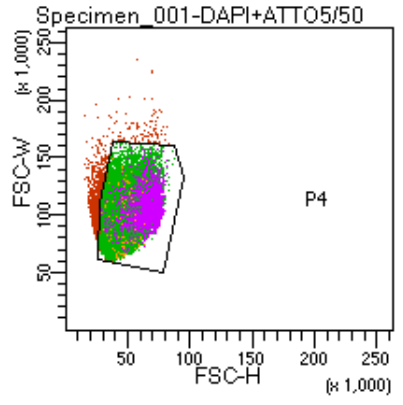

ADH20190724

Tube: DAPI+ATTO5/50

Population	#Events	%Parent	%Total
All Events	97,039	####	100.0
P2	51,121	52.7	52.7
P3	48,434	94.7	49.9
P4	46,793	96.6	48.2
P1	1,673	3.6	1.7
P5	1,505	90.0	1.6