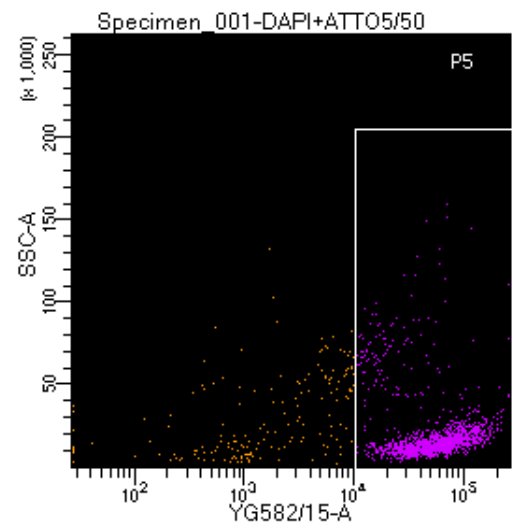

ADH20190724

Tube: DAPI+ATTO5/50

Population	#Events	%Parent	%Total
All Events	97,039	####	100.0
P2	51,121	52.7	52.7
P3	48,434	94.7	49.9
P4	46,793	96.6	48.2
P1	1,673	3.6	1.7
P5	1,505	90.0	1.6