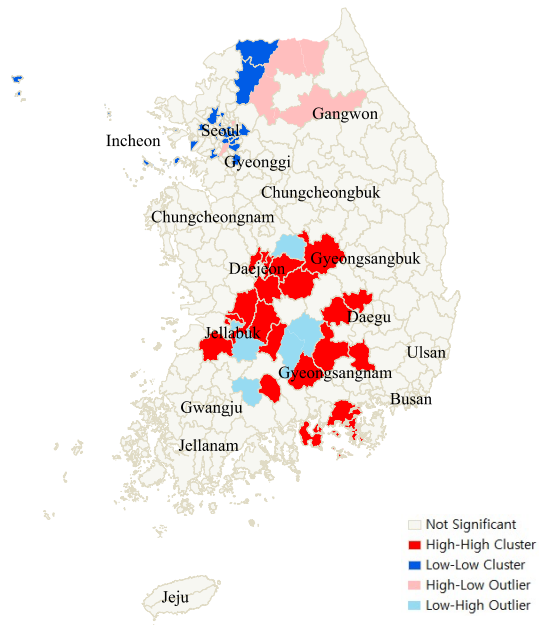

**Both sexes**

**Men**

**Women**

**S10 Fig.** Local Moran's I cluster maps for spatial association of age-standardized gastric cancer mortality rates in Korea, 2010.