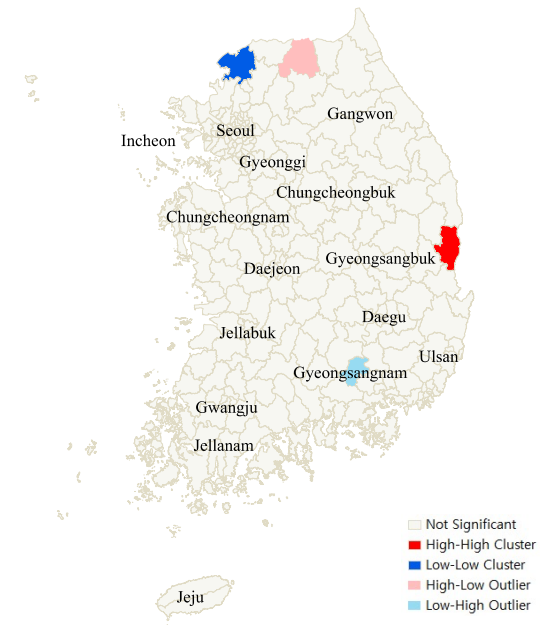

**Both sexes**

**Men**

**Women**

**S10 Fig.** Local Moran's I cluster maps for spatial association of age-standardized gastric cancer mortality rates in Korea, 2010.