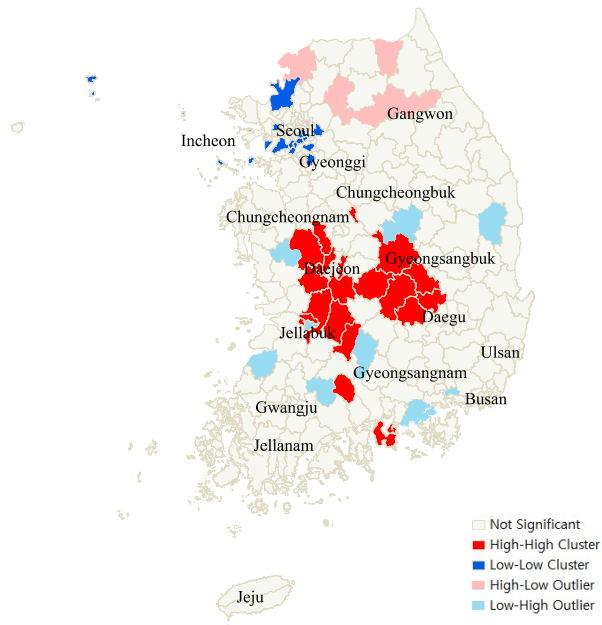

**Both sexes**

**Men**

**Women**

**S10 Fig.** Local Moran's I cluster maps for spatial association of age-standardized gastric cancer mortality rates in Korea, 2010.