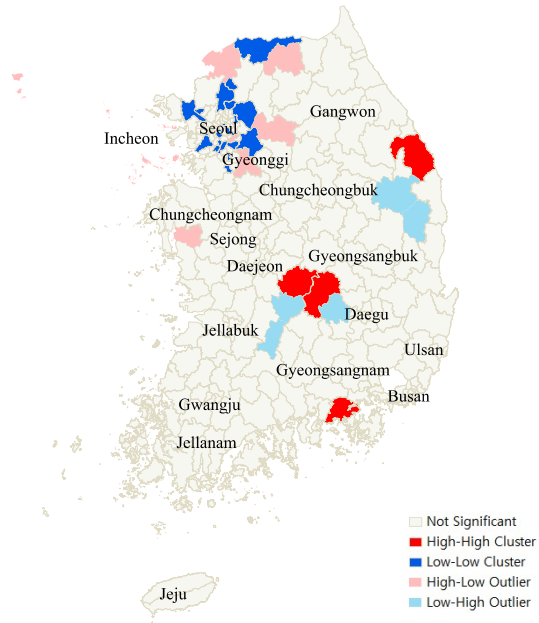

Both sexes

Men

Women

S11 Fig. Local Moran's I cluster maps for spatial association of age-standardized gastric cancer mortality rates in Korea, 2015.