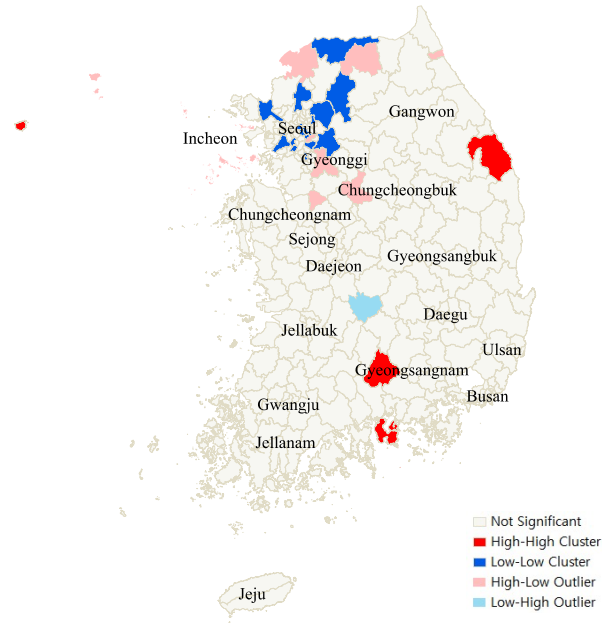

Both sexes

Men

Women

S11 Fig. Local Moran's I cluster maps for spatial association of age-standardized gastric cancer mortality rates in Korea, 2015.