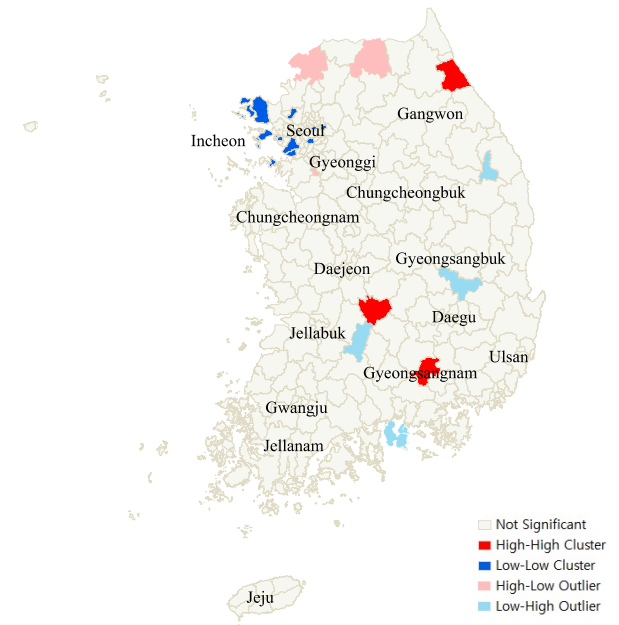

**Both sexes**

**Men**

**Women**

**S9 Fig.** Local Moran's I cluster maps for spatial association of age-standardized gastric cancer mortality rates in Korea, 2005.