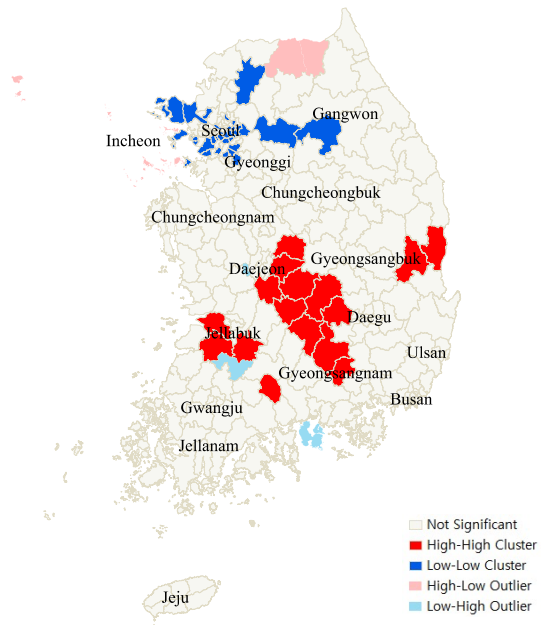

**Both sexes**

**Men**

**Women**

**S9 Fig.** Local Moran's I cluster maps for spatial association of age-standardized gastric cancer mortality rates in Korea, 2005.