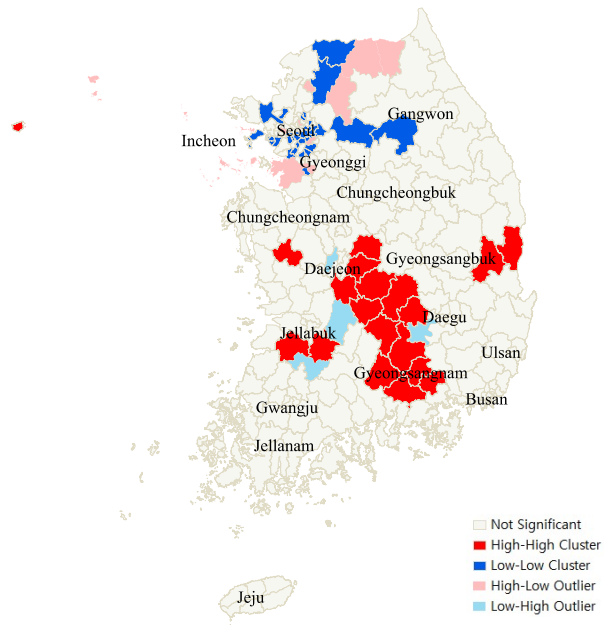

**Both sexes**

**Men**

**Women**

**S9 Fig.** Local Moran's I cluster maps for spatial association of age-standardized gastric cancer mortality rates in Korea, 2005.