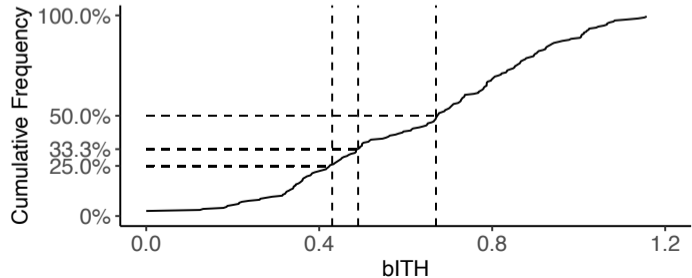

a

POPLAR

bITH cutoff value 0.43 **0.50** 0.67**b**

OAK

bITH cutoff value 0.40 **0.45** 0.60