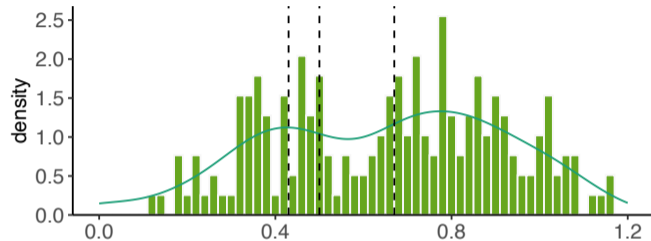

a

POPLAR

bITH cutoff value 0.43 **0.50** 0.67**b**

OAK

bITH cutoff value 0.40 **0.45** 0.60