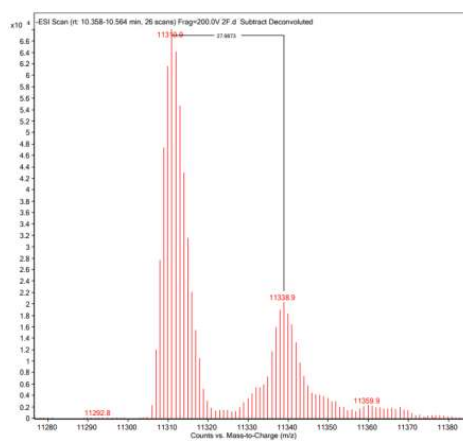

A

B

Water

Pure Formamide

95% Formamide