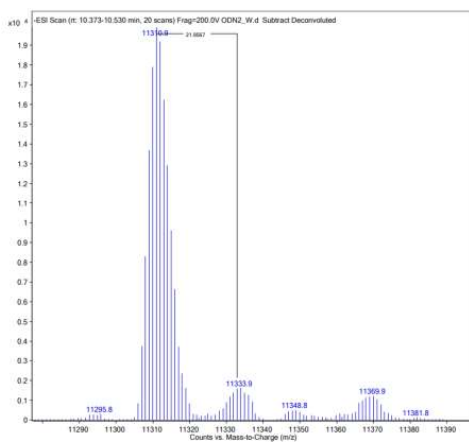

A

B

Water

Pure Formamide

95% Formamide