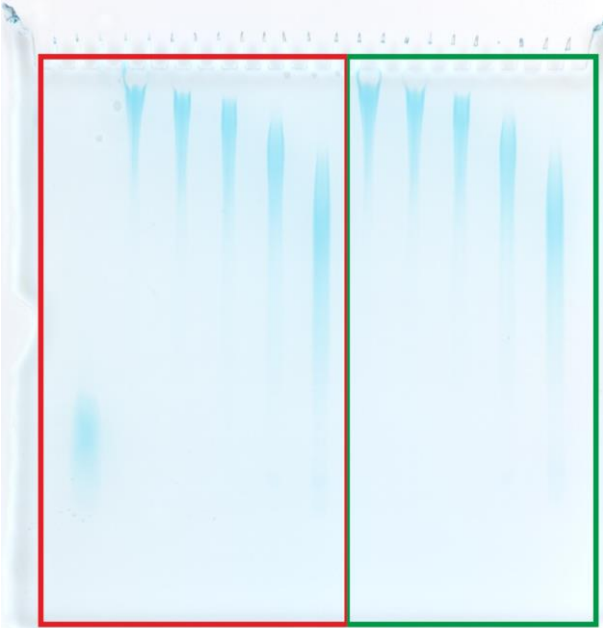

Extended Data Figure 8a (red) and 8b (green) colors were adjusted equally across the entire image to improve the visualization of Alcian blue

Extended Data Figure 8c colors were adjusted equally across the entire image to improve the visualization of Alcian blue

Extended Data Figure 8d colors were adjusted equally across the entire image to improve the visualization of Alcian blue