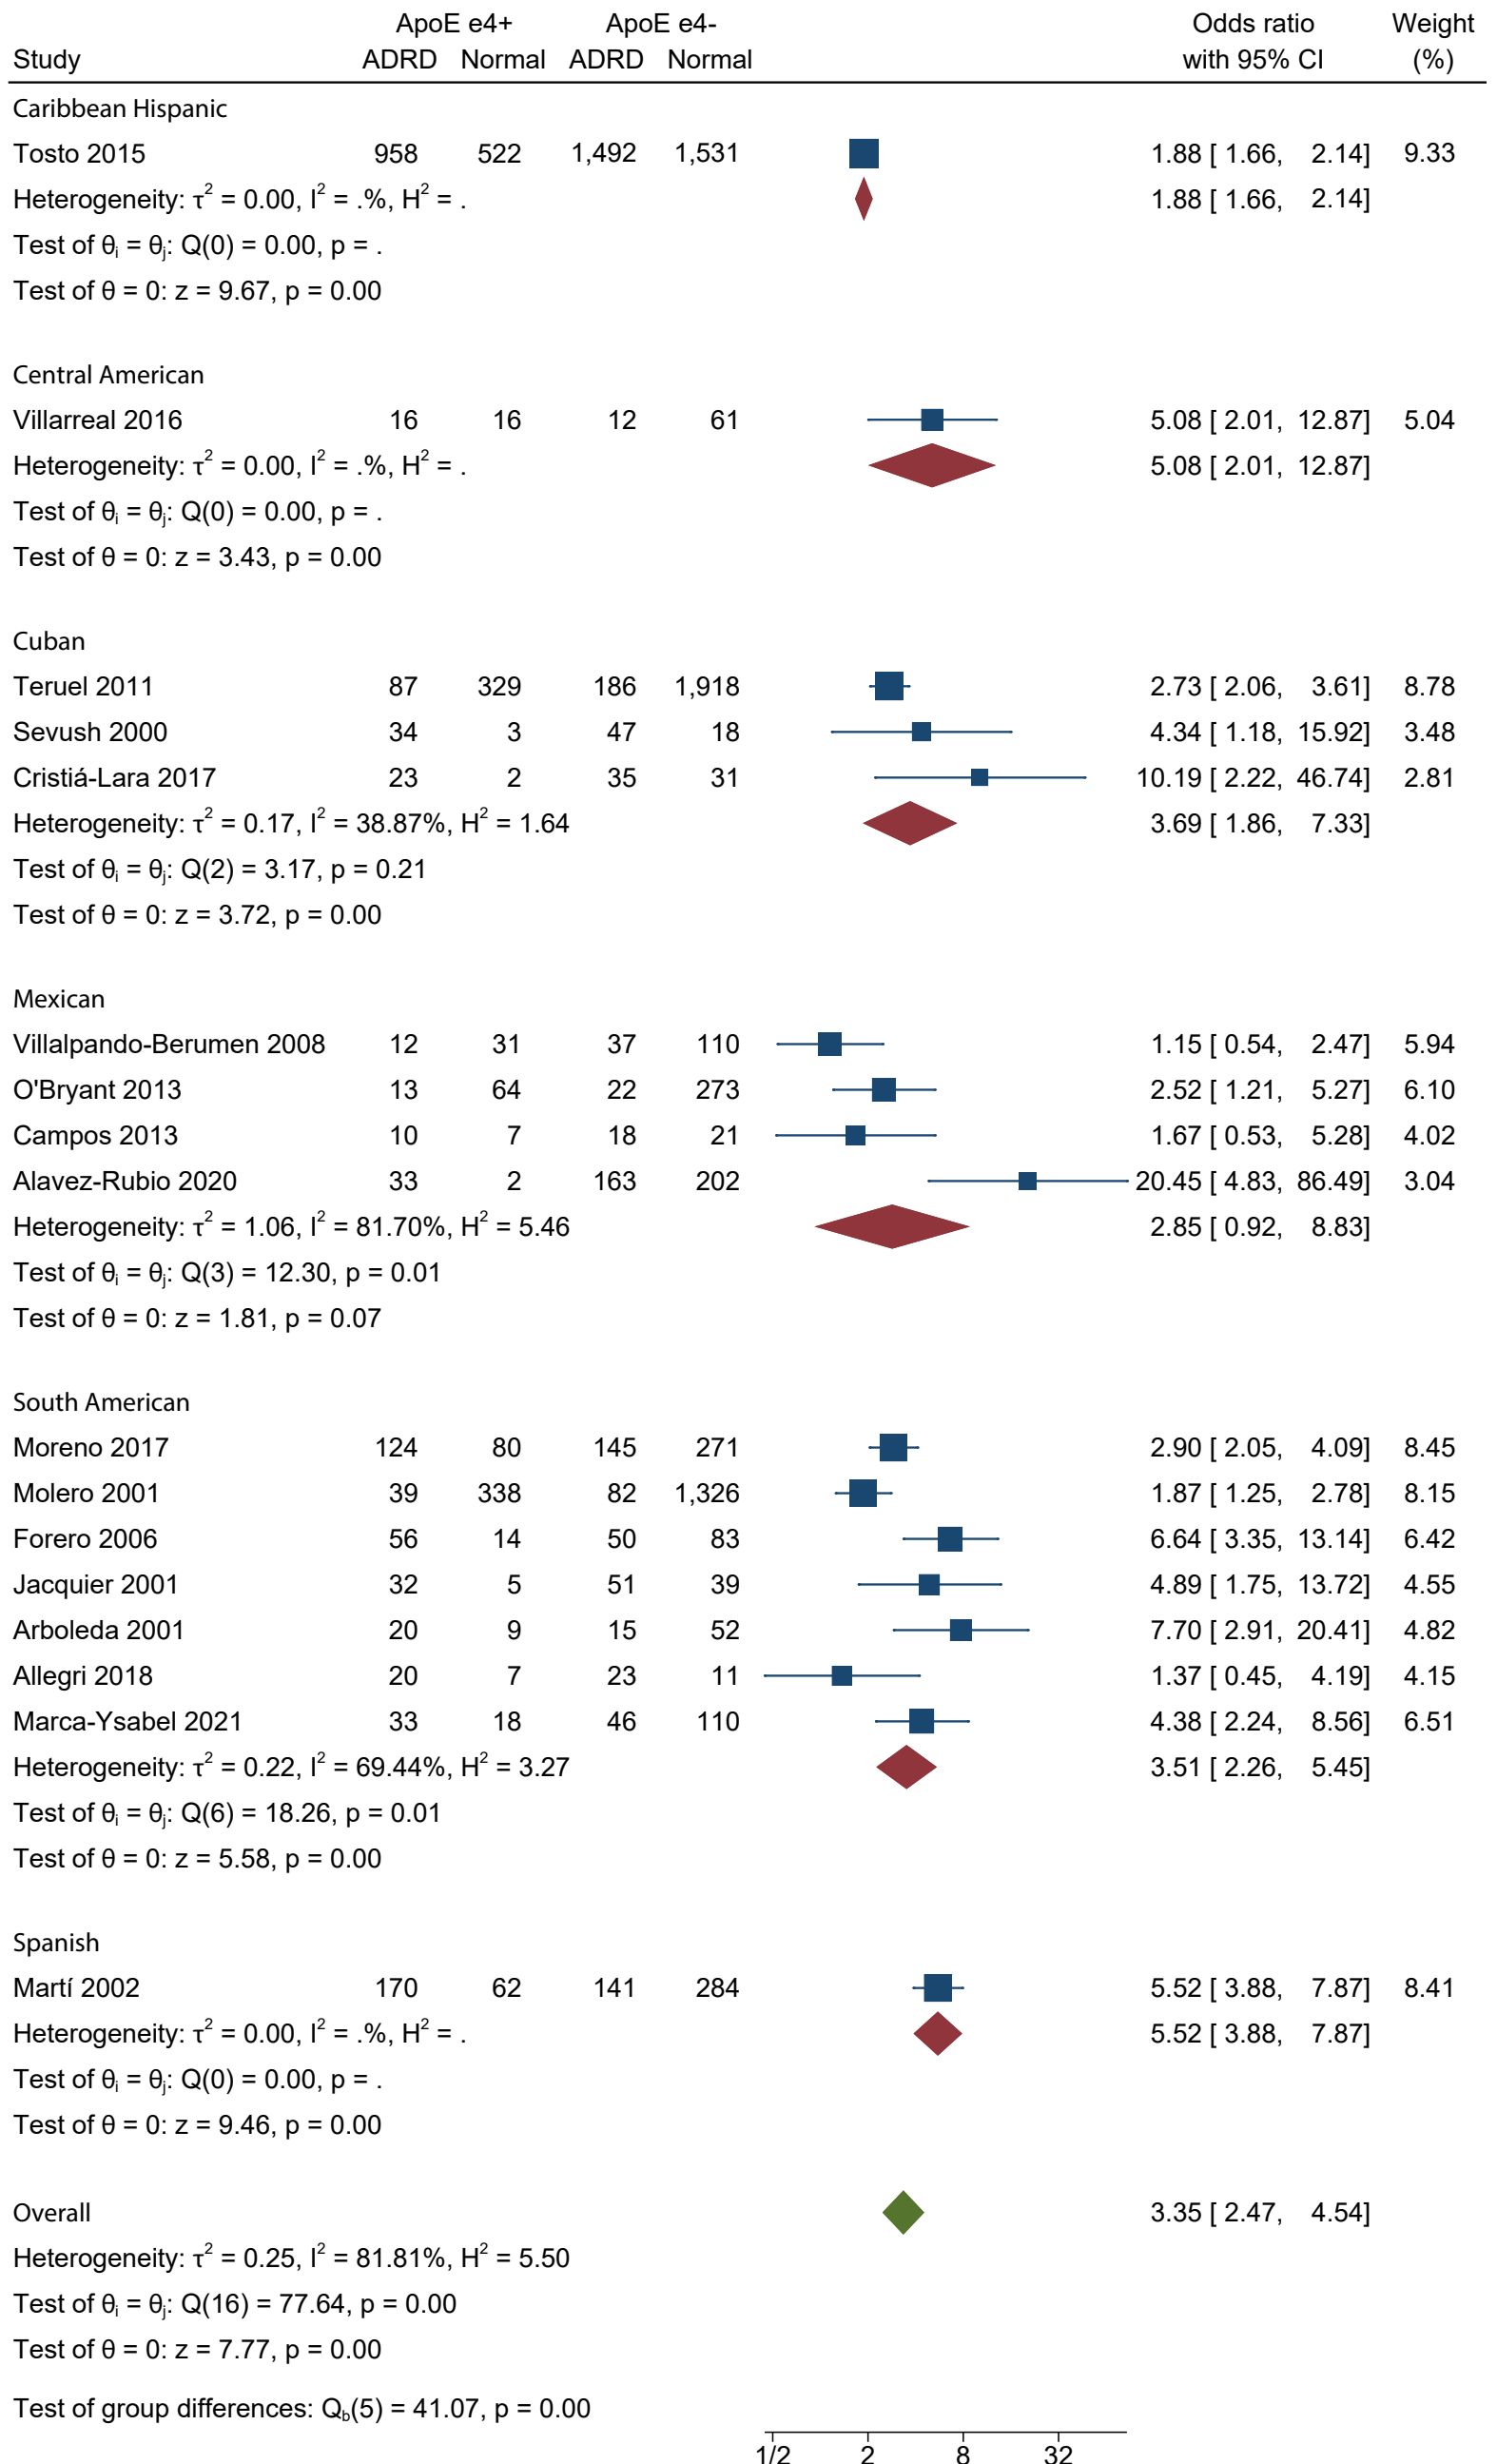

Supplementary Figure 1 ADRD unadjusted forest plot

1/2 2 8 32