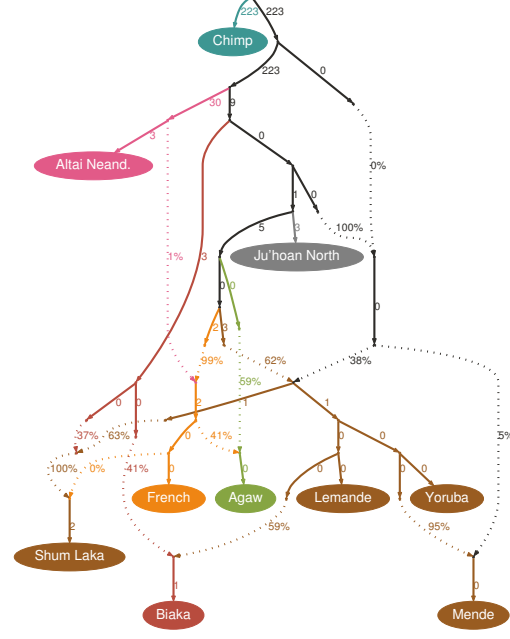

a

1240K sites, WR = 2.7, LL = 33.6

AT/GC sites, WR = 4.8, LL = 61.2

all sites, WR = 8.4, LL = 156.2

**b**

1240K, 839K sites

AT/GC sites, 3.8M

all sites, 25M

**c**

1240K sites, WR = 1.5, LL = 7.2

AT/GC sites, WR = 4.1, LL = 24.5

all sites, WR = 3.6, LL = 34.8