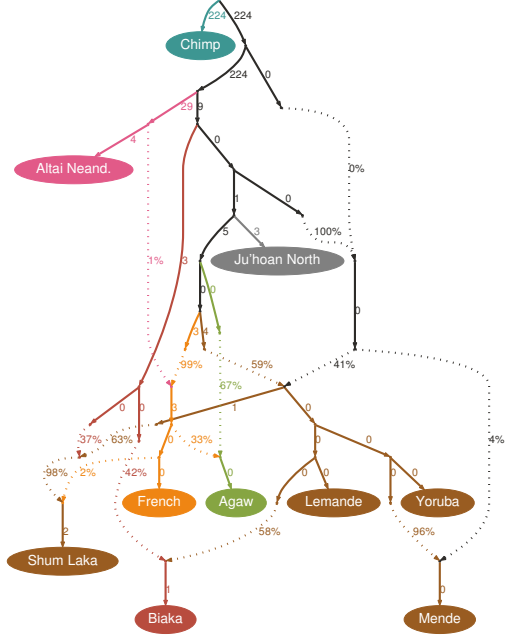

a

1240K sites, WR = 2.7, LL = 33.6

AT/GC sites, WR = 4.8, LL = 61.2

all sites, WR = 8.4, LL = 156.2

**b**

1240K, 839K sites

AT/GC sites, 3.8M

all sites, 25M

**c**

1240K sites, WR = 1.5, LL = 7.2

AT/GC sites, WR = 4.1, LL = 24.5

all sites, WR = 3.6, LL = 34.8