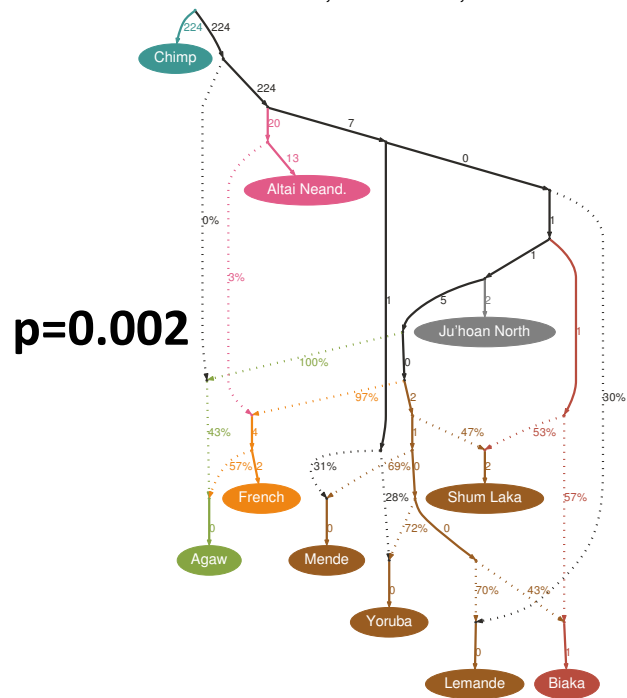

a

1240K sites, WR = 2.7, LL = 33.6

AT/GC sites, WR = 4.8, LL = 61.2

all sites, WR = 8.4, LL = 156.2

**b**

1240K, 839K sites

AT/GC sites, 3.8M

all sites, 25M

**c**

1240K sites, WR = 1.5, LL = 7.2

AT/GC sites, WR = 4.1, LL = 24.5

all sites, WR = 3.6, LL = 34.8