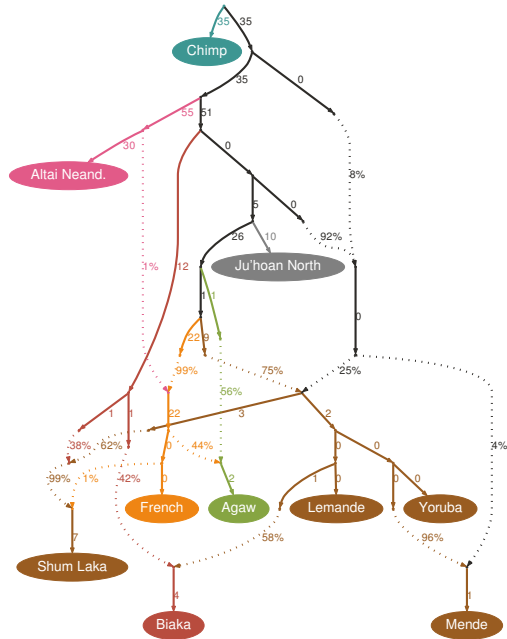

a

1240K sites, WR = 2.7, LL = 33.6

AT/GC sites, WR = 4.8, LL = 61.2

all sites, WR = 8.4, LL = 156.2

**b**

1240K, 839K sites

AT/GC sites, 3.8M

all sites, 25M

**c**

1240K sites, WR = 1.5, LL = 7.2

AT/GC sites, WR = 4.1, LL = 24.5

all sites, WR = 3.6, LL = 34.8