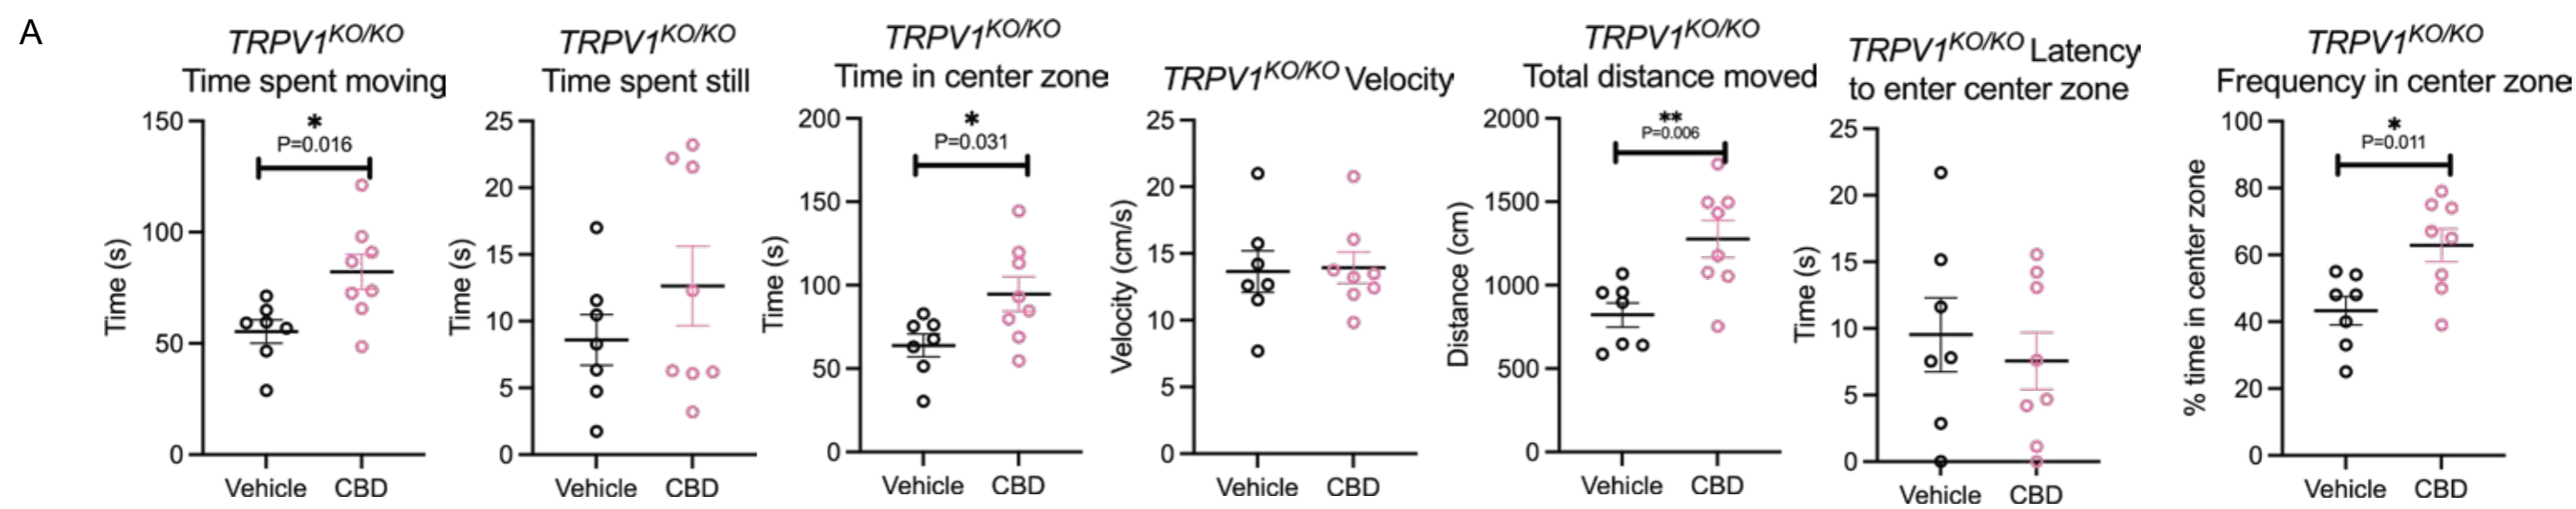

Open field test

Light dark box