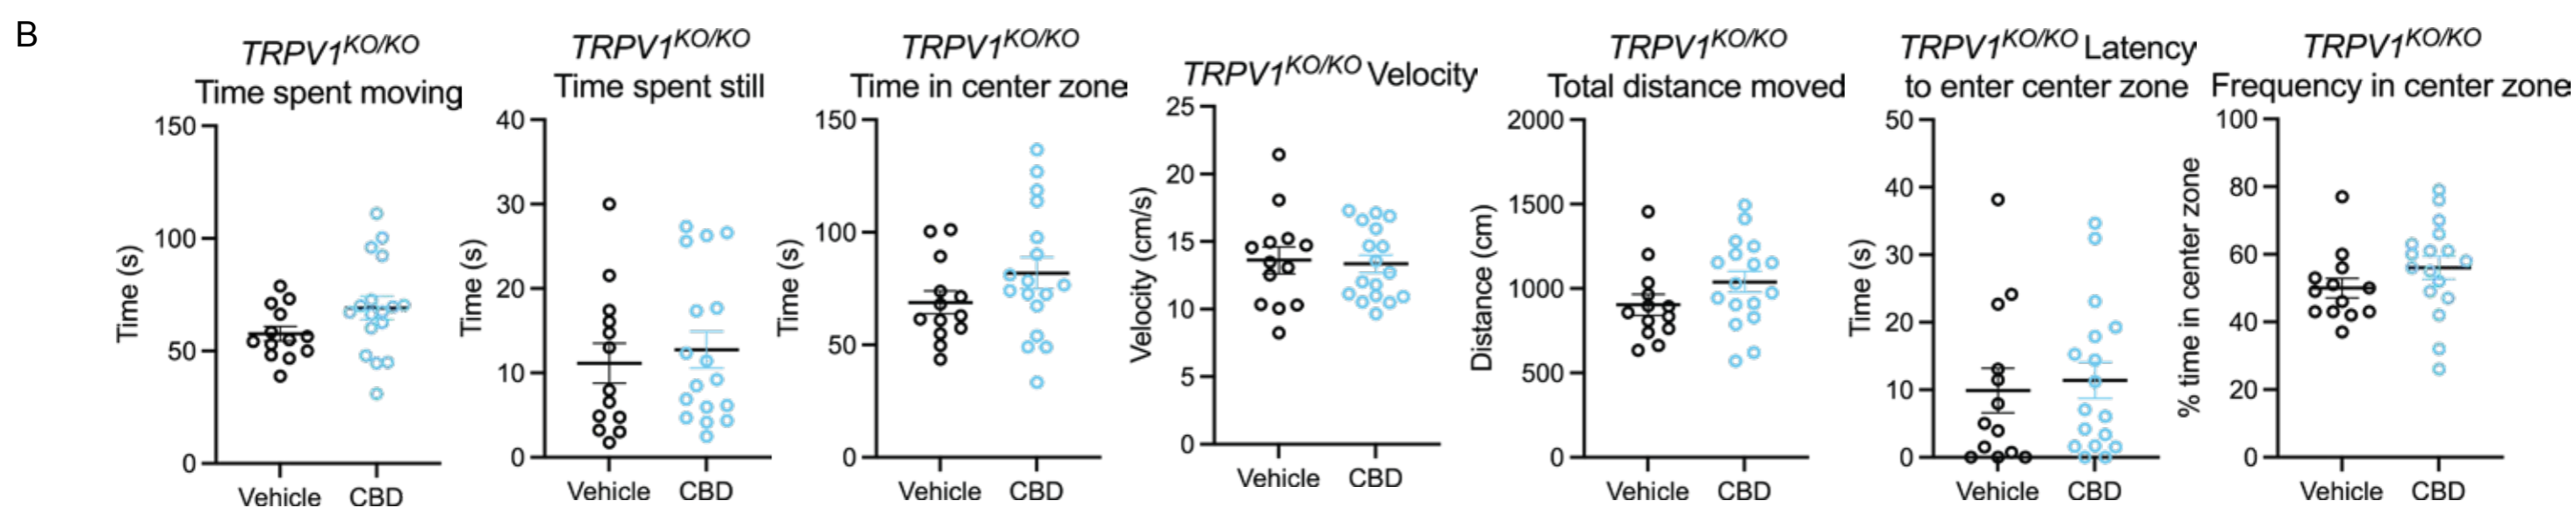

Open field test

Light dark box