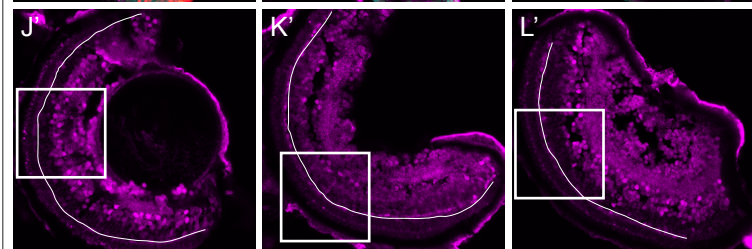

DAPI GFAP mCherry Prox1a

1.5% 1,6-HD

2m

10m

30m

2m

10m

30m

1.5% 2,5-HD

2m

10m

30m

2m

10m

30m

control