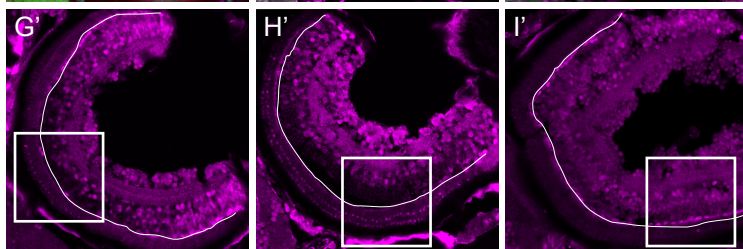

DAPI GFAP mCherry Prox1a

1.5% 1,6-HD

2m

10m

30m

2m

10m

30m

1.5% 2,5-HD

2m

10m

30m

2m

10m

30m

control