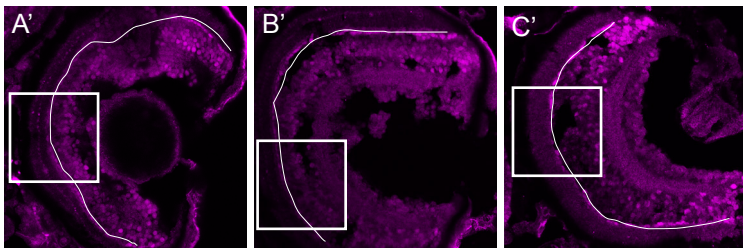

DAPI GFAP mCherry Prox1a

1.5% 1,6-HD

2m

10m

30m

2m

10m

30m

1.5% 2,5-HD

2m

10m

30m

2m

10m

30m

control