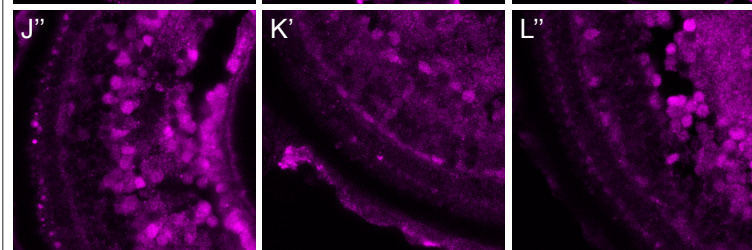

DAPI GFAP mCherry Prox1a

1.5% 1,6-HD

2m

10m

30m

2m

10m

30m

1.5% 2,5-HD

2m

10m

30m

2m

10m

30m

control