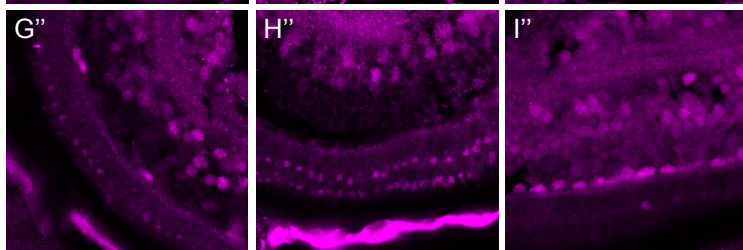

DAPI GFAP mCherry Prox1a

1.5% 1,6-HD

2m

10m

30m

2m

10m

30m

1.5% 2,5-HD

2m

10m

30m

2m

10m

30m

control