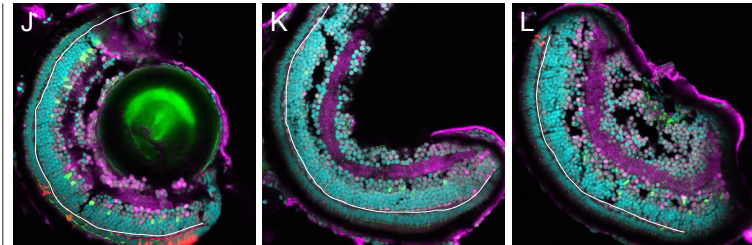

DAPI GFAP mCherry Prox1a

1.5% 1,6-HD

2m

10m

30m

2m

10m

30m

1.5% 2,5-HD

2m

10m

30m

2m

10m

30m

control