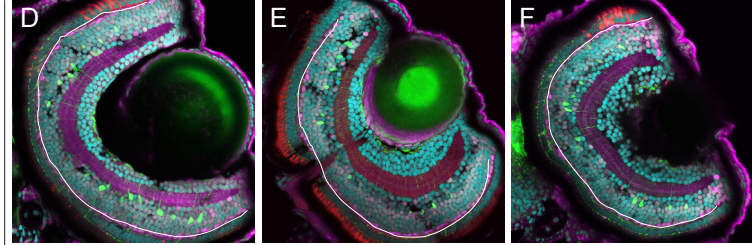

DAPI GFAP mCherry Prox1a

1.5% 1,6-HD

2m

10m

30m

2m

10m

30m

1.5% 2,5-HD

2m

10m

30m

2m

10m

30m

control