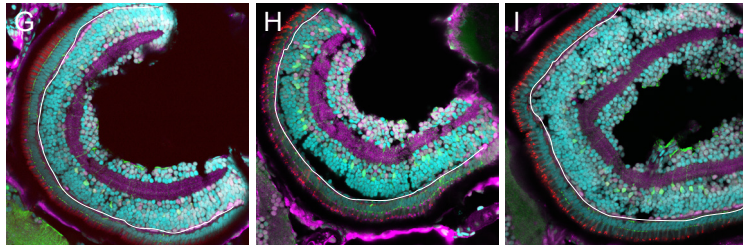

DAPI GFAP mCherry Prox1a

1.5% 1,6-HD

2m

10m

30m

2m

10m

30m

1.5% 2,5-HD

2m

10m

30m

2m

10m

30m

control