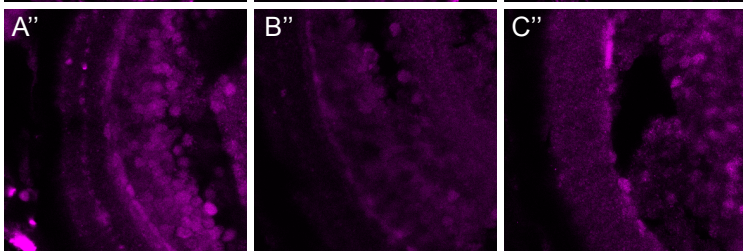

DAPI GFAP mCherry Prox1a

1.5% 1,6-HD

2m

10m

30m

2m

10m

30m

1.5% 2,5-HD

2m

10m

30m

2m

10m

30m

control