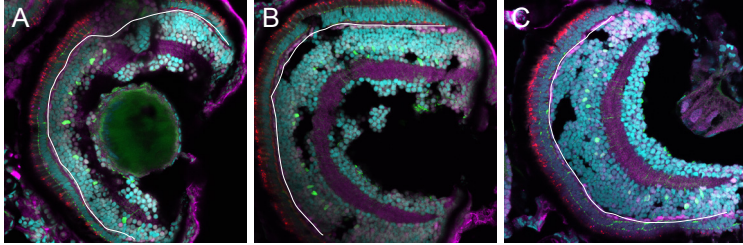

DAPI GFAP mCherry Prox1a

1.5% 1,6-HD

2m

10m

30m

2m

10m

30m

1.5% 2,5-HD

2m

10m

30m

2m

10m

30m

control