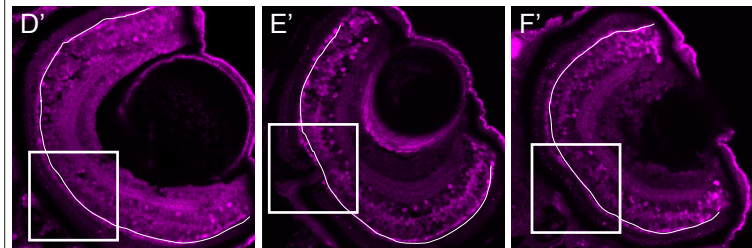

DAPI GFAP mCherry Prox1a

1.5% 1,6-HD

2m

10m

30m

2m

10m

30m

1.5% 2,5-HD

2m

10m

30m

2m

10m

30m

control