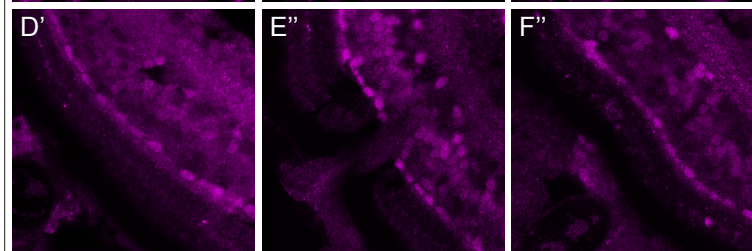

DAPI GFAP mCherry Prox1a

1.5% 1,6-HD

2m

10m

30m

2m

10m

30m

1.5% 2,5-HD

2m

10m

30m

2m

10m

30m

control