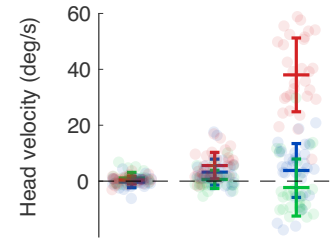

D Stimulation rate: 600 pps

E Stimulation rate: 400 pps