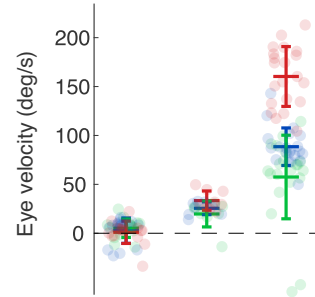

D Stimulation rate: 600 pps

E Stimulation rate: 400 pps