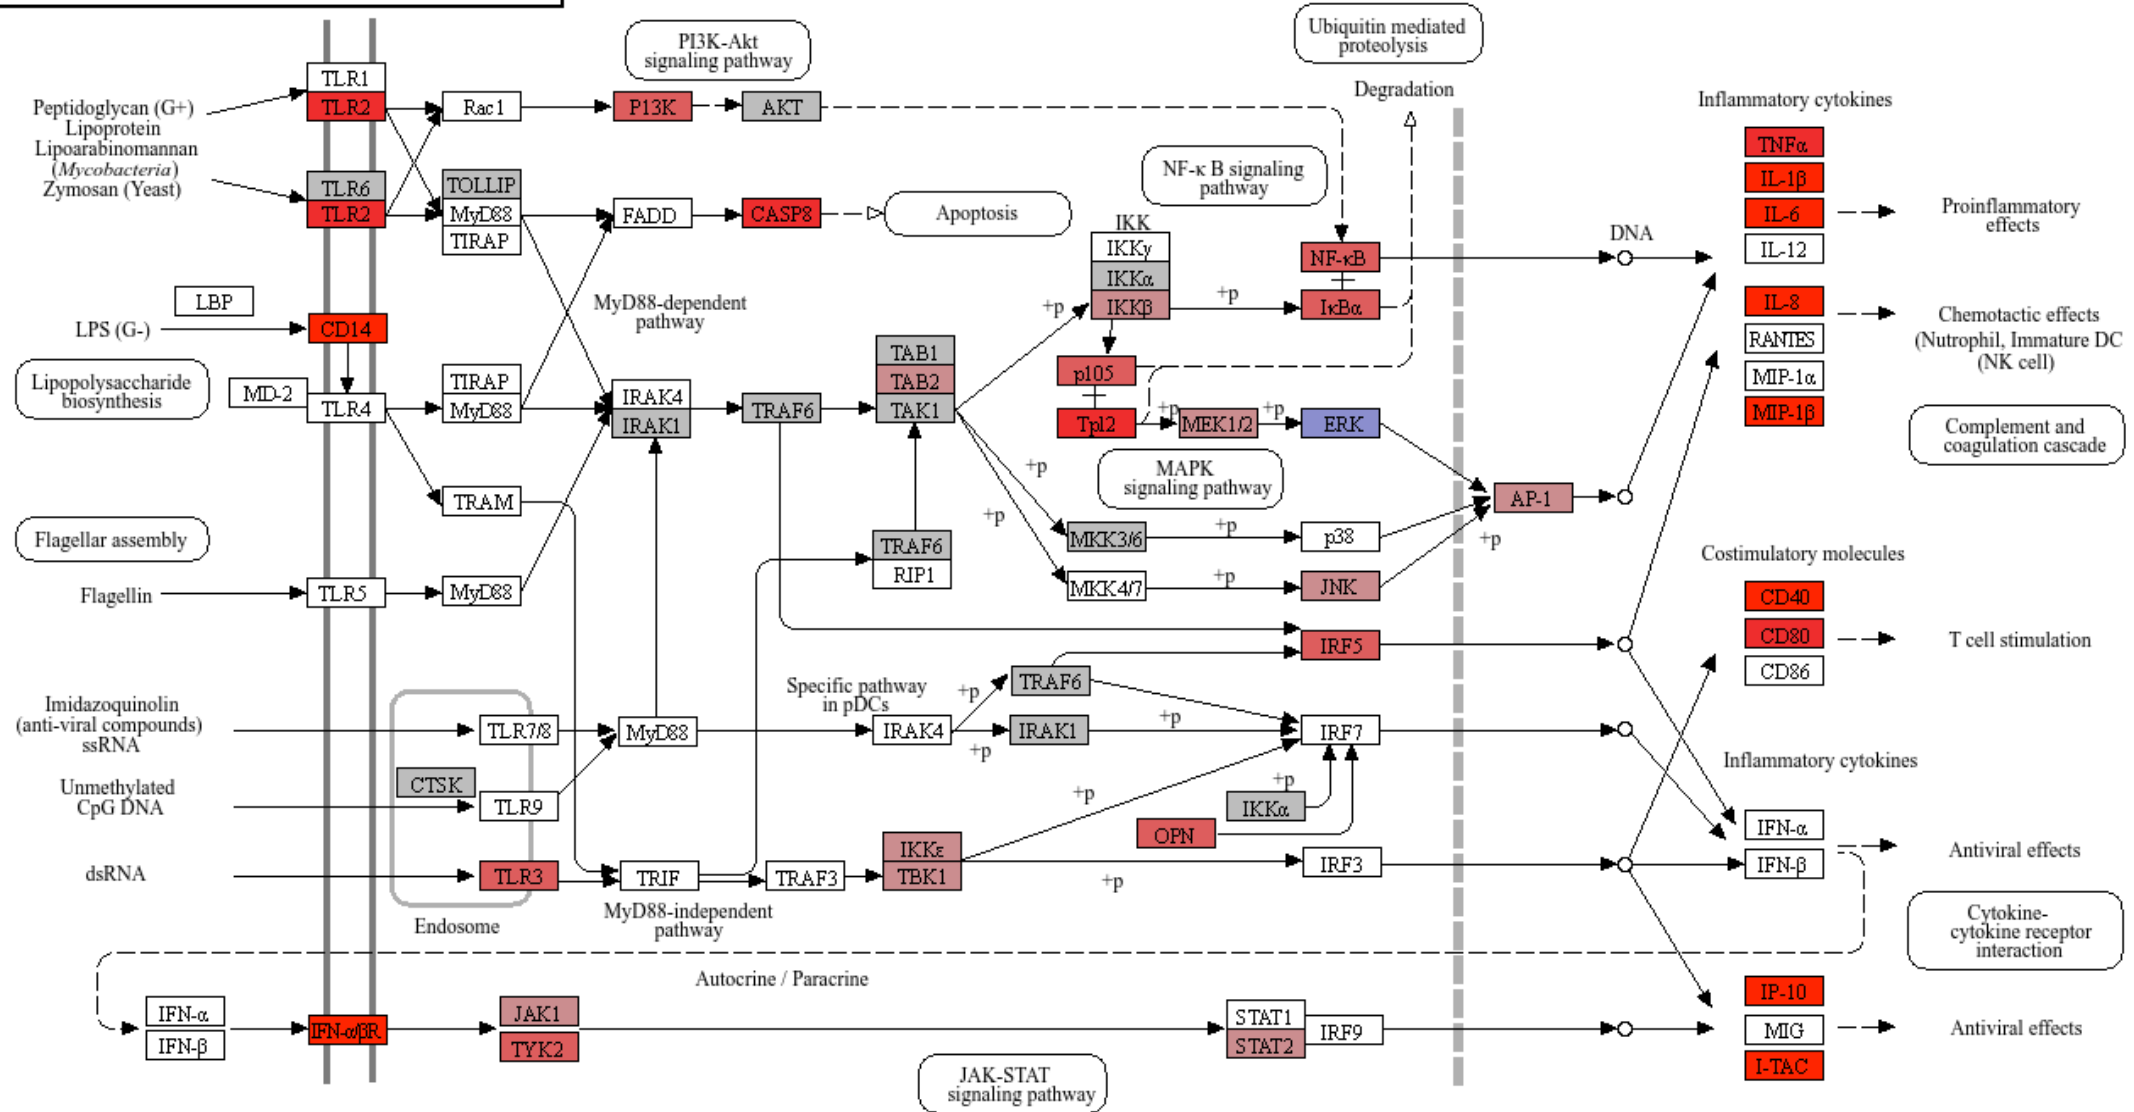

TOLL-LIKE RECEPTOR SIGNALING PATHWAY

Data on KEGG graph
Rendered by Pathview