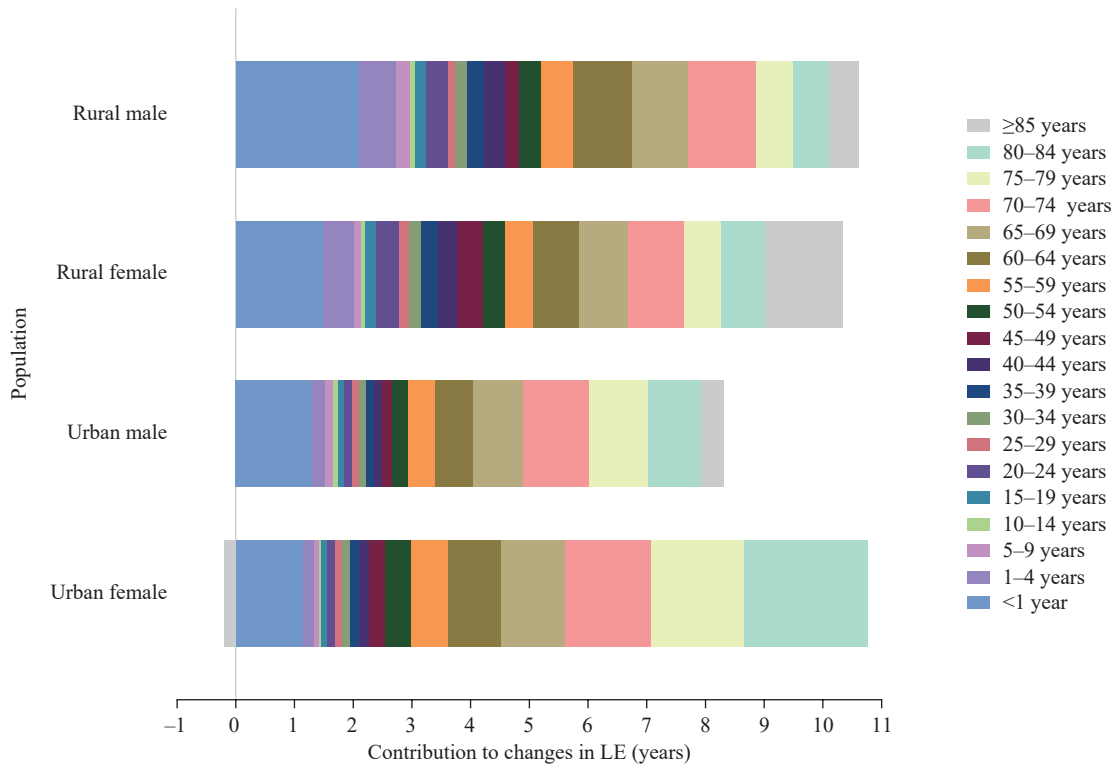

**SUPPLEMENTARY MATERIAL**

SUPPLEMENTARY FIGURE S1. Contributions of different age groups to life expectancy changes in urban and rural areas in China in 1987 and 2021, categorized by 5-year intervals.  
Abbreviation: LE=life expectancy.