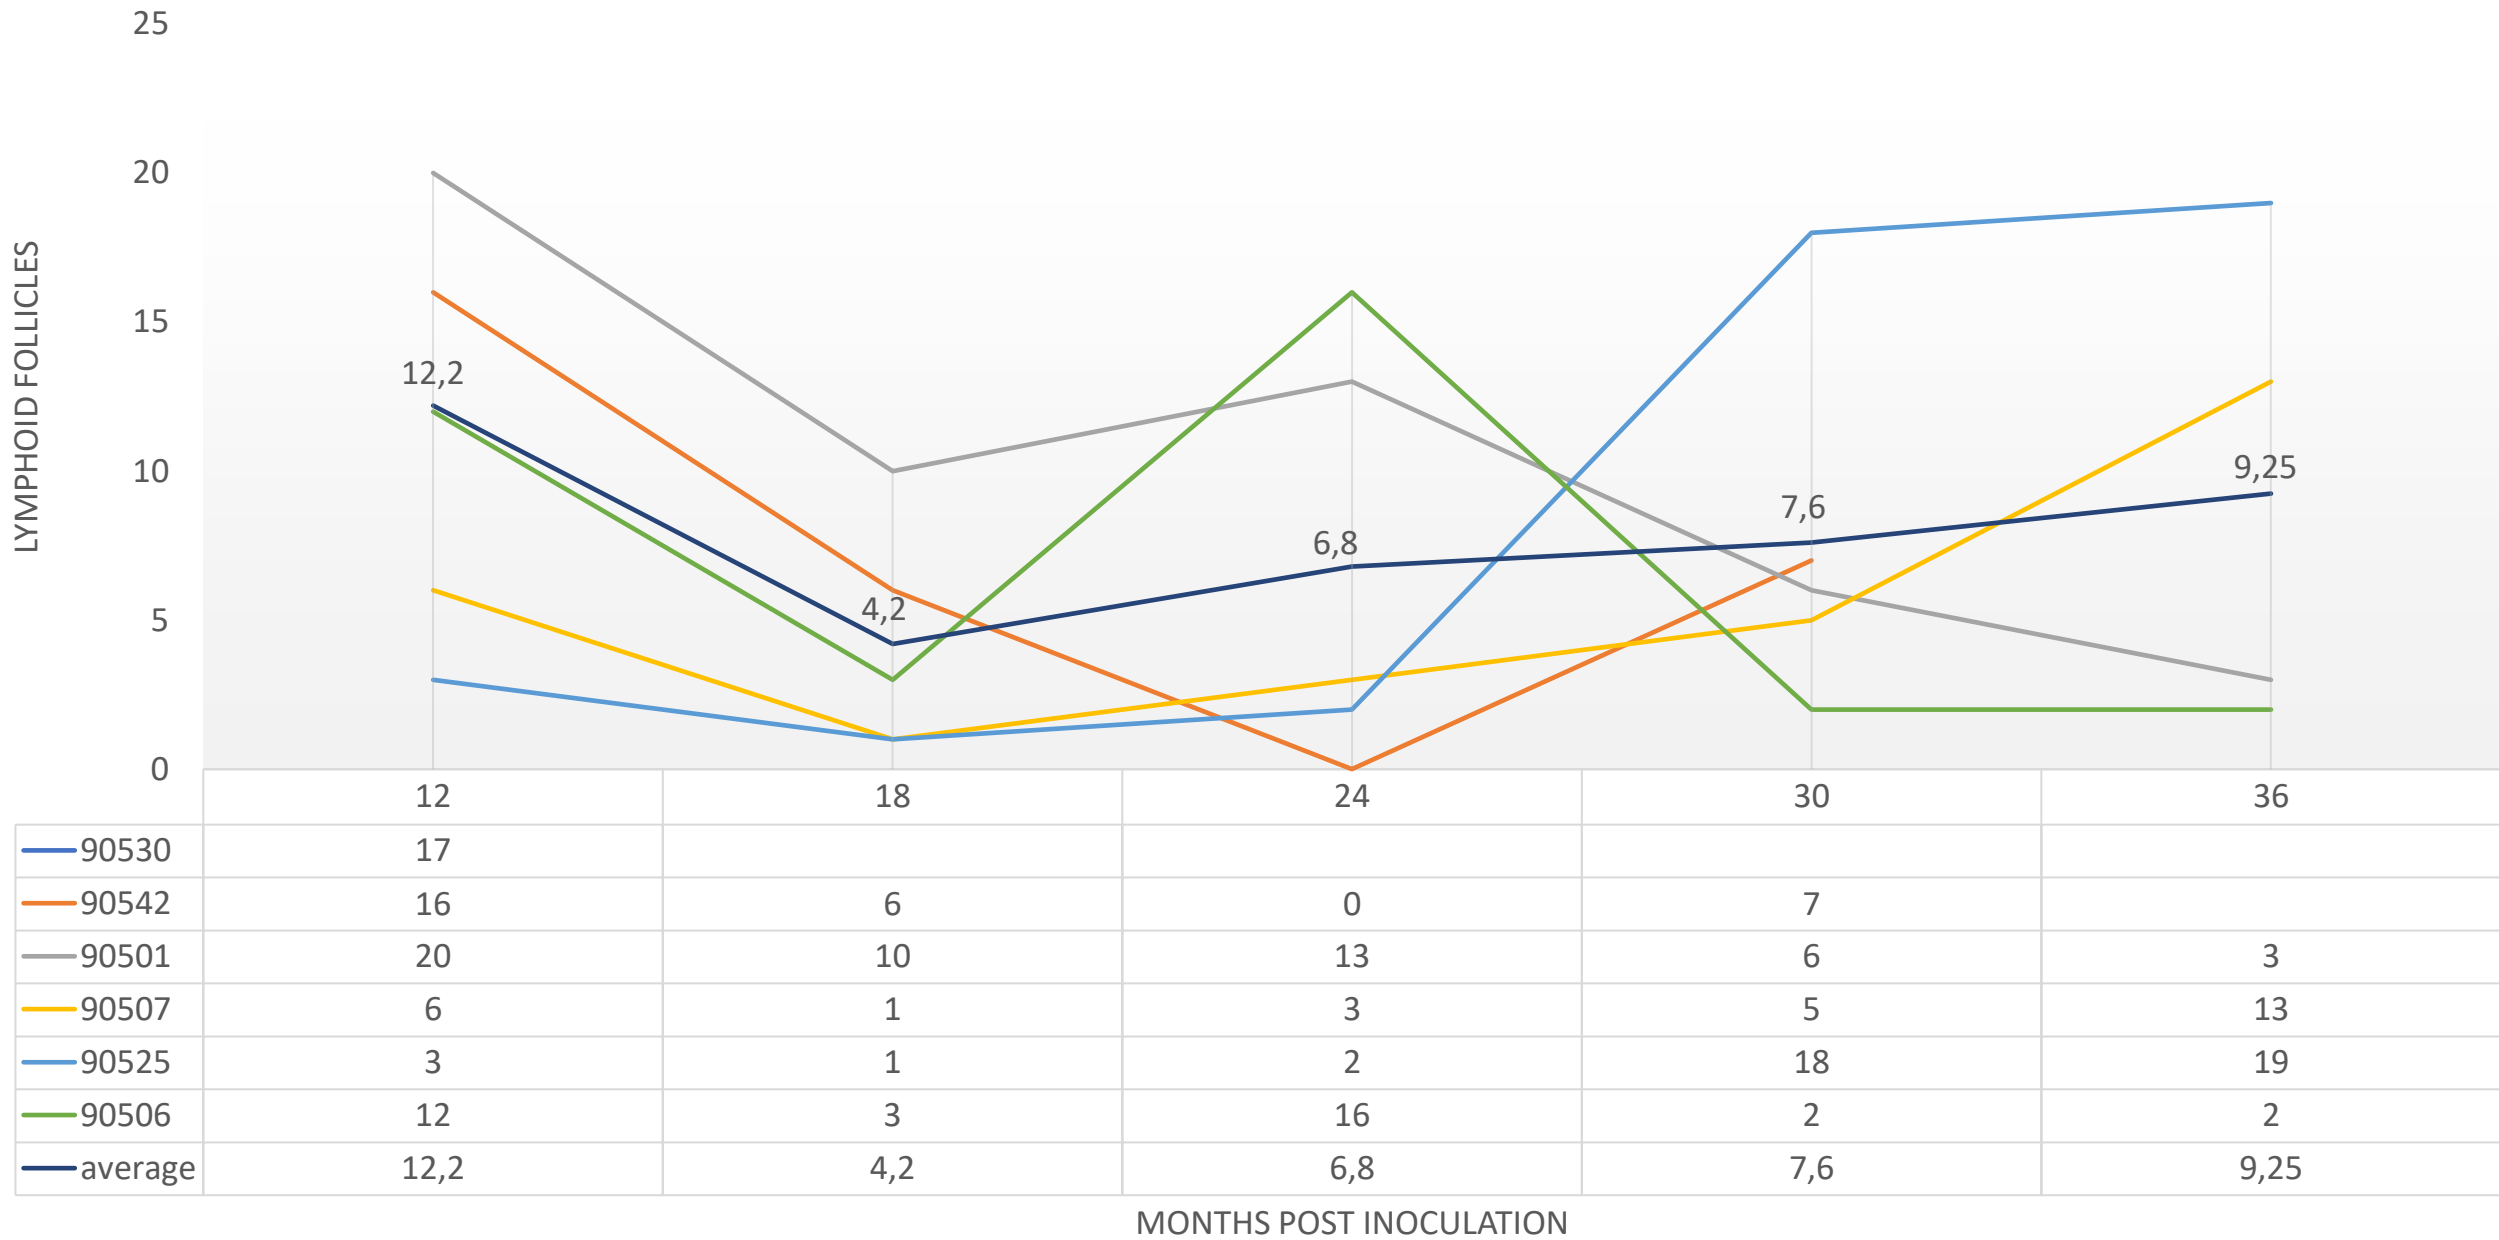

RAMALT LF count

90530 90542 90501 90507 90525 90506 average