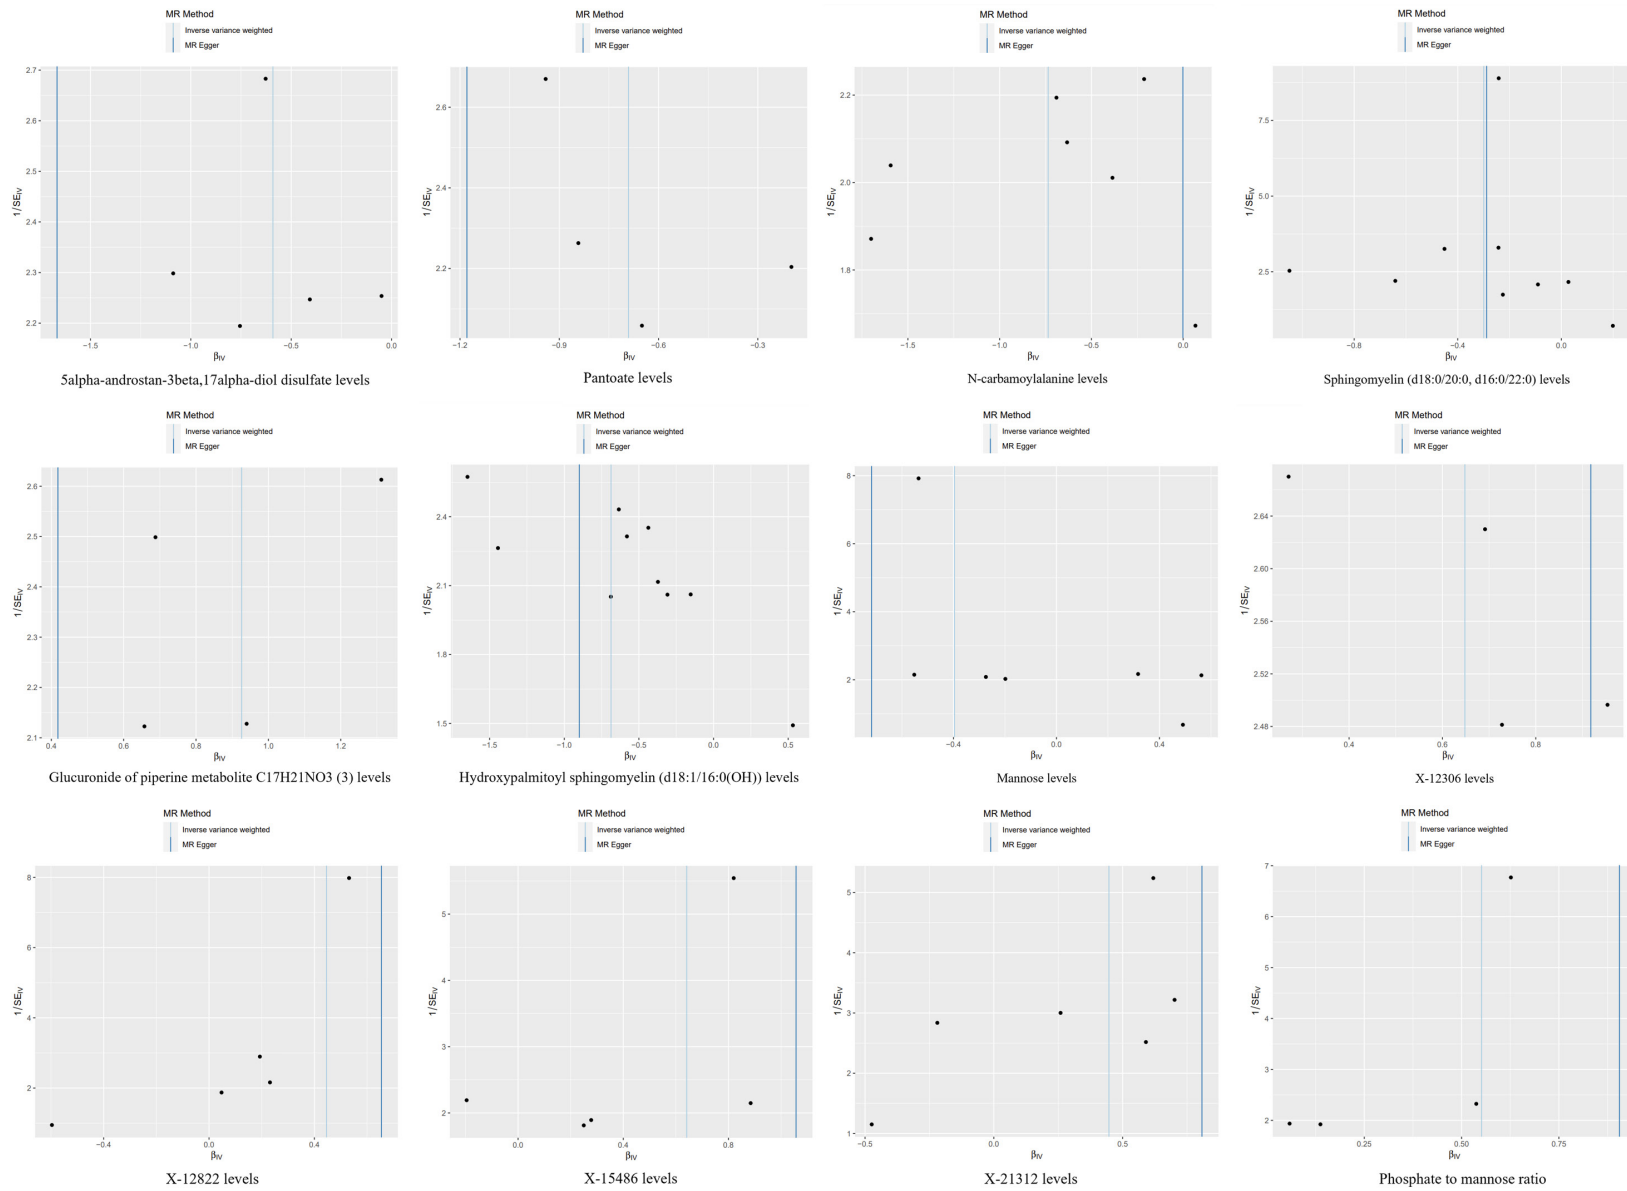

The relationship between metabolites and gout

Supplementary Figure 1. Leave-one-out plots for the twelve potential metabolites on gout.

The relationship between metabolites and gout

Supplementary Figure 2. Funnel plots for the twelve potential metabolites on gout.