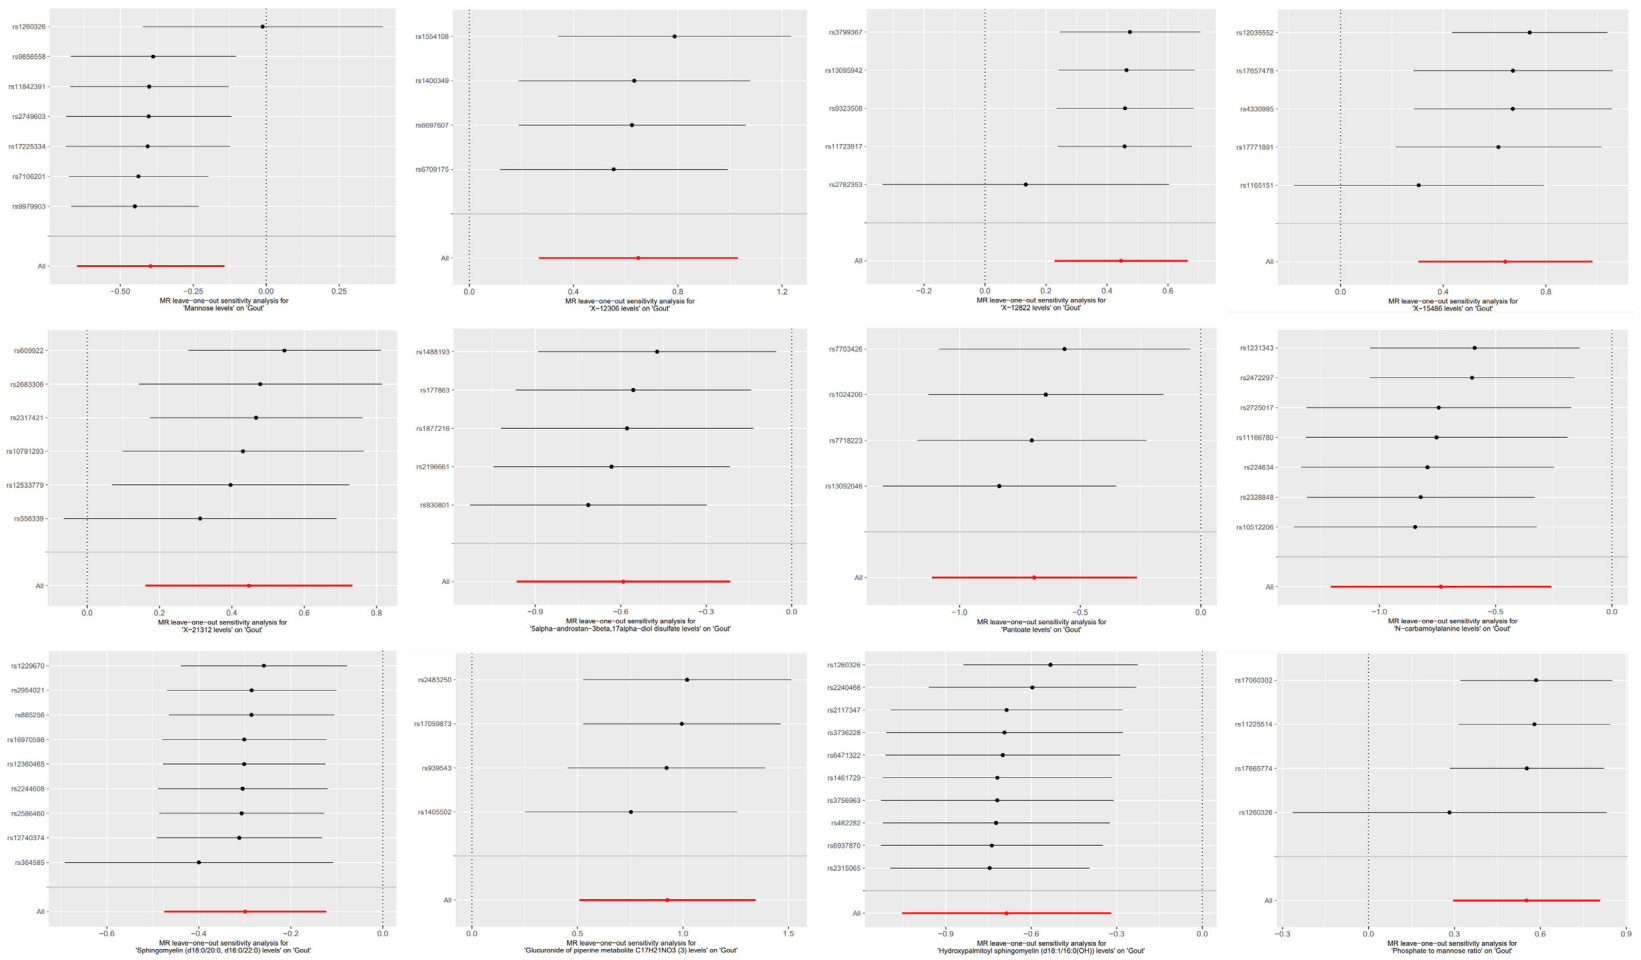

The relationship between metabolites and gout

Supplementary Figure 1. Leave-one-out plots for the twelve potential metabolites on gout.

The relationship between metabolites and gout

Supplementary Figure 2. Funnel plots for the twelve potential metabolites on gout.