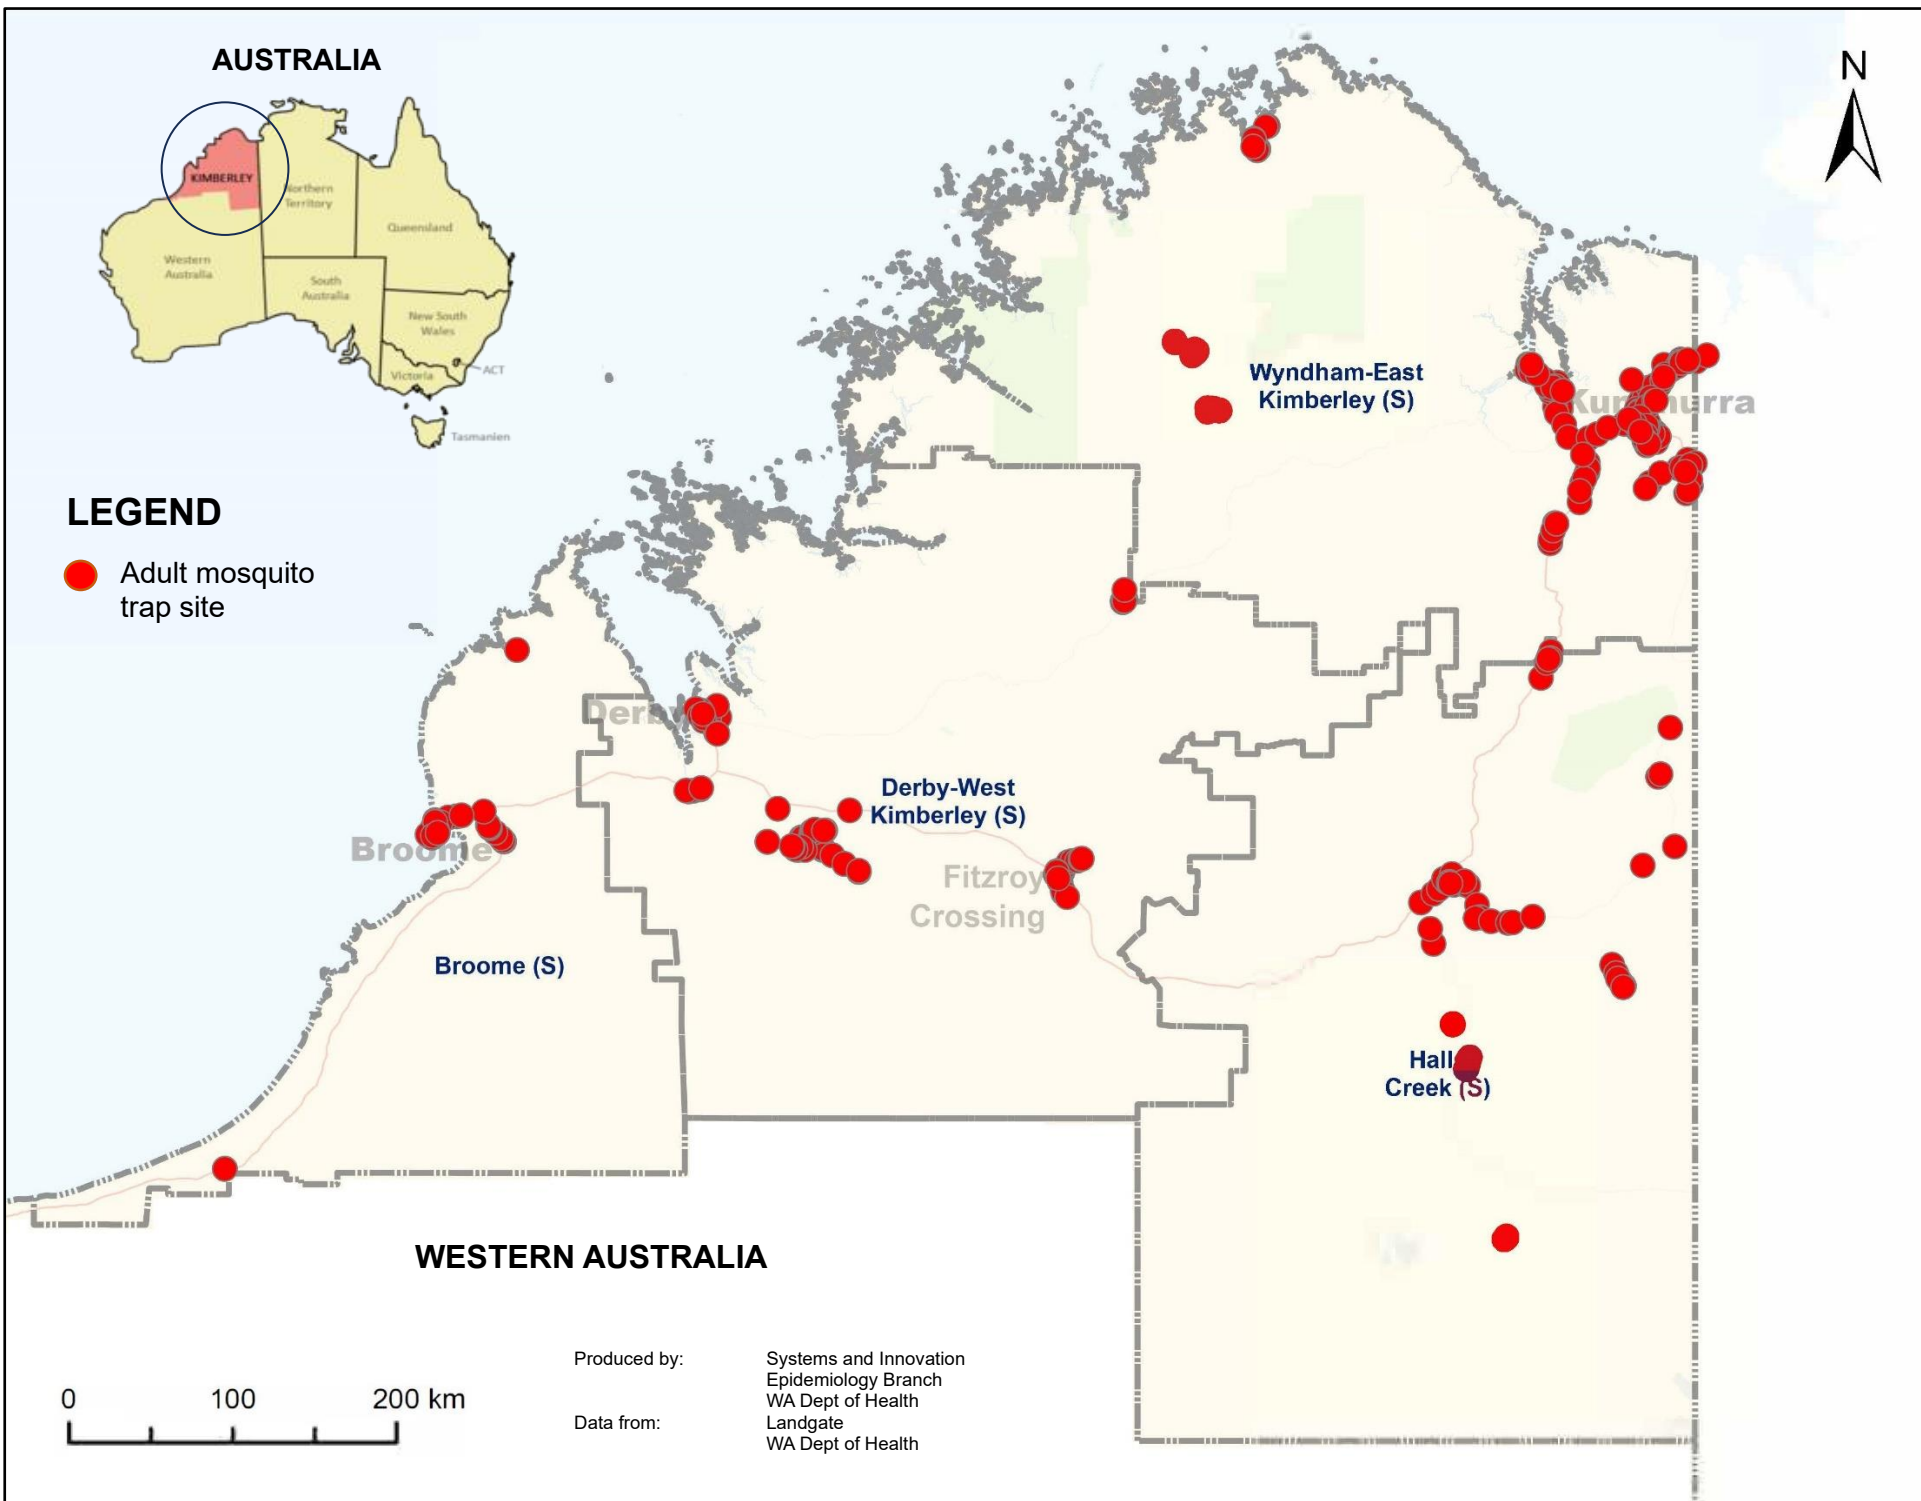

AUSTRALIA

LEGEND

- Adult mosquito trap site

WESTERN AUSTRALIA

Produced by: Systems and Innovation
Epidemiology Branch
WA Dept of Health
Data from: Landgate
WA Dept of Health