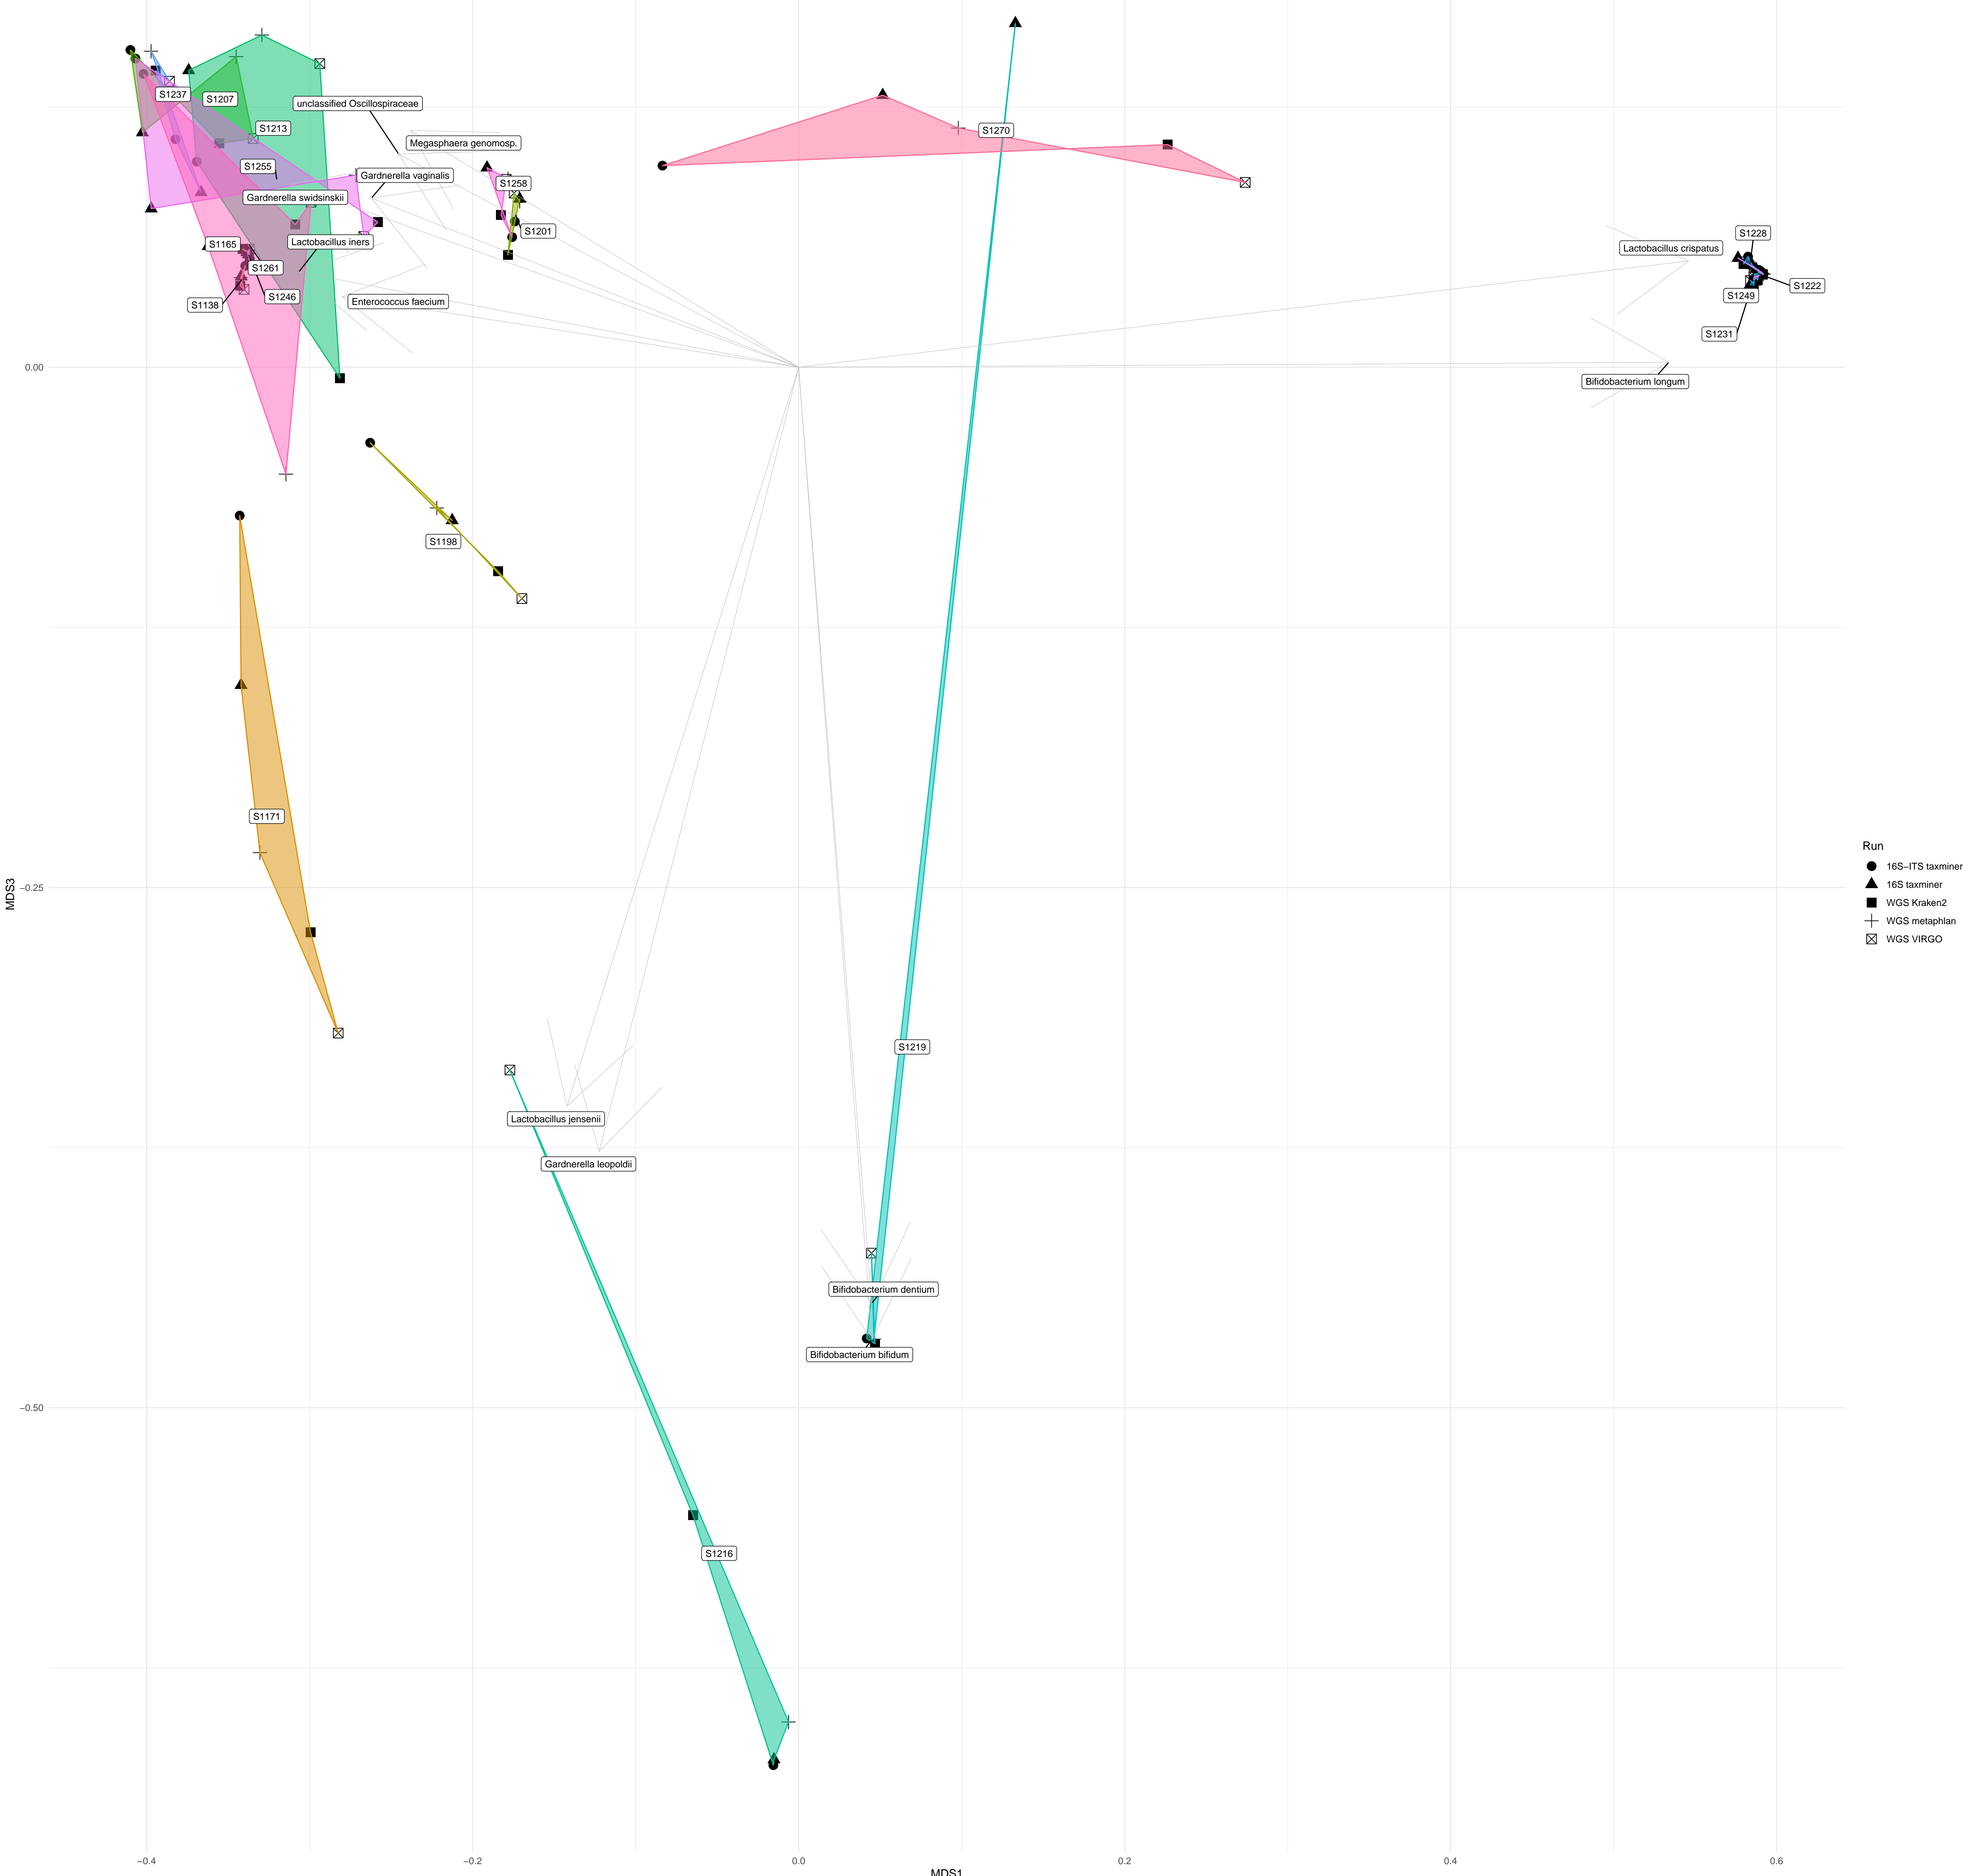

Run

- 16S-ITS taxminer
- ▲ 16S taxminer
- WGS Kraken2
- + WGS metaphlan
- ⊠ WGS VIRGO

- Run
- 16S-ITS taxminer
 - ▲ 16S taxminer
 - WGS Kraken2
 - + WGS metaphlan
 - ⊠ WGS VIRGO