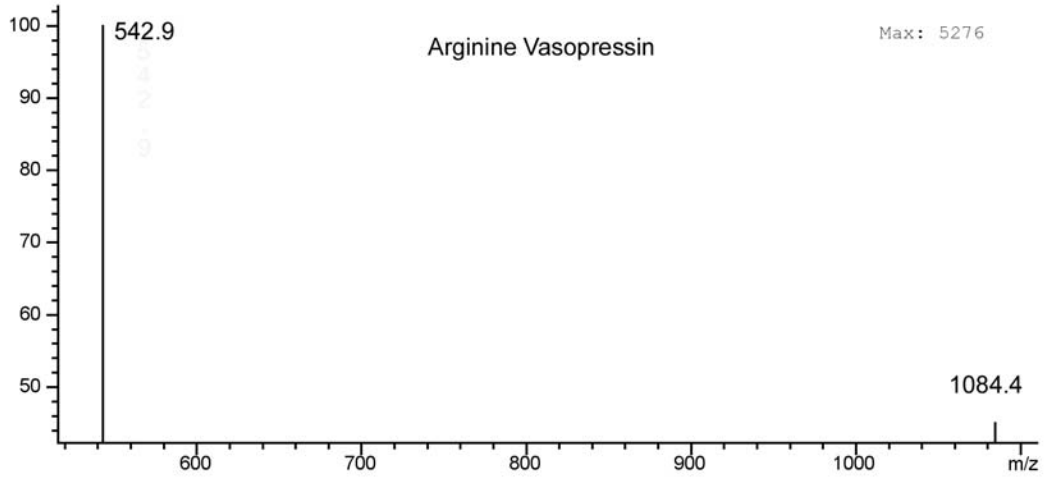

*MSD2 SPC, time=1.477:1.680 of ASHVASHE3158.D API-ES, Pos, SIM, Frag: 50

*MSD1 SPC, time=1.482:1.666 of ASHVASHE3158.D API-ES, Pos, SIM, Frag: 50