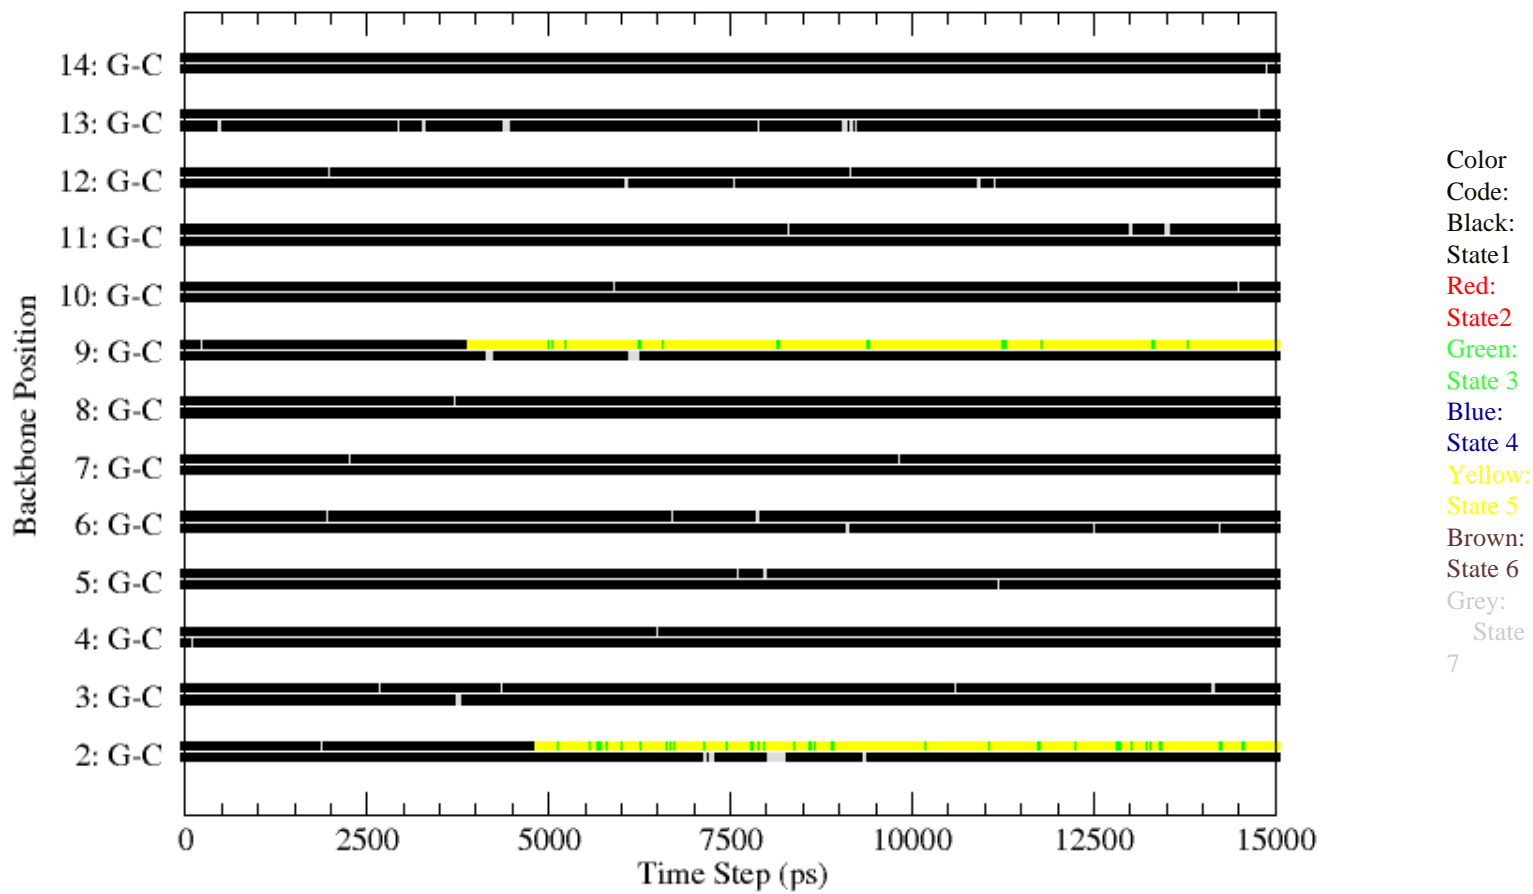

4: GGGG

5: AAAG

Black:
State 1
Red:
State 2
Green:
State 3
Blue:
State 4
Yellow:
State 5
Brown:
State 6
Grey:
State 7

Color
Code:

6: GGTA

Black:
State 1
Red:
State 2
Green:
State 3
Blue:
State 4
Yellow:
State 5
Brown:
State 6
Grey:
State 7

Color
Code:

7: AATG

Black:
State 1
Red:
State 2
Green:
State 3
Blue:
State 4
Yellow:
State 5
Brown:
State 6
Grey:
State
7

Color
Code:

8: GATC

Black:
State 1
Red:
State 2
Green:
State 3
Blue:
State 4
Yellow:
State 5
Brown:
State 6
Grey:
State 7