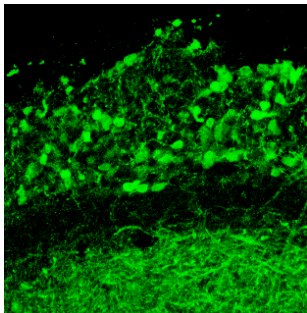

Time after BrdU  
injection

GFP+

BrdU+

Merge

1 day

30 day