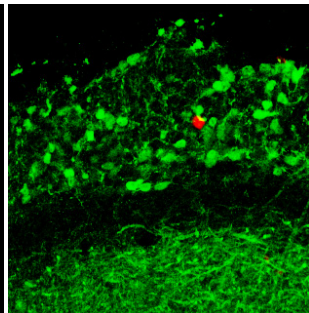

Time after BrdU  
injection

GFP+

BrdU+

Merge

1 day

30 day