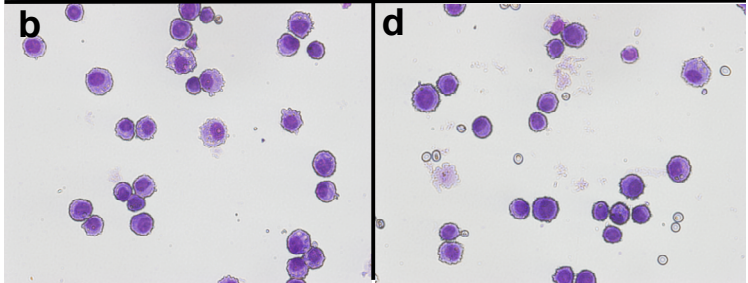

OVA

OVA+LPS

WT

TLR4 KO

May-Giemsa stain ×400