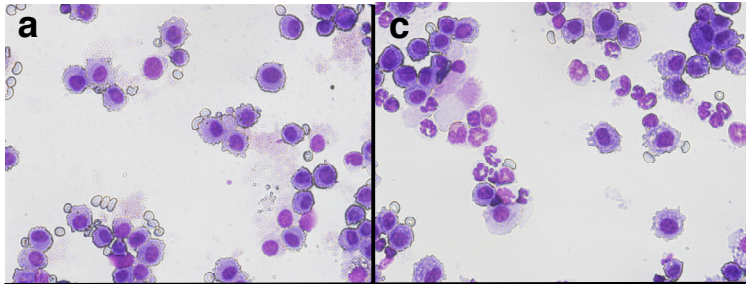

OVA

OVA+LPS

WT

TLR4 KO

May-Giemsa stain ×400