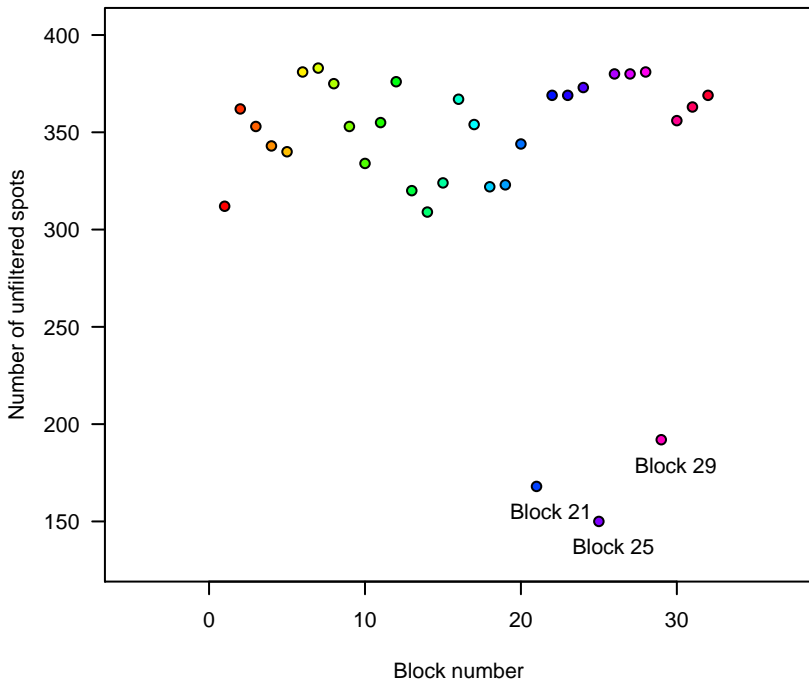

**Number of unfiltered spots in each block
(alert if smaller than 200)**

Maximum number of spots in each block = 420