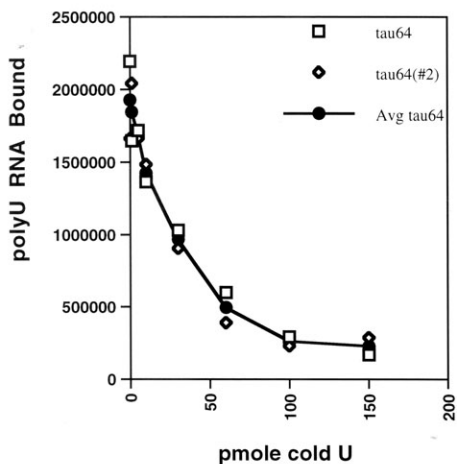

mTau-CstF64 Cold Competition with poly(U) 18 mer

Linear Scale

Log Scale

mCstF64 Cold Competition with poly(U) 18 mer