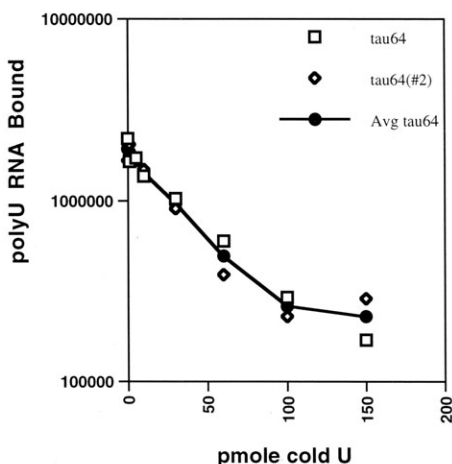

mTau-CstF64 Cold Competition with poly(U) 18 mer

Linear Scale

Log Scale

mCstF64 Cold Competition with poly(U) 18 mer