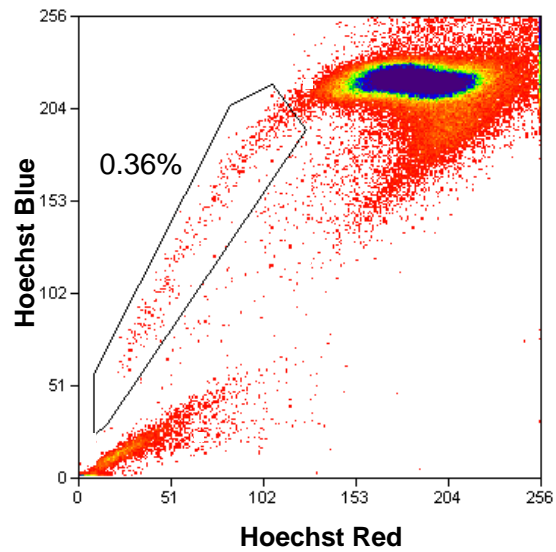

Saline Control

4 x 30 mg/kg TPZ