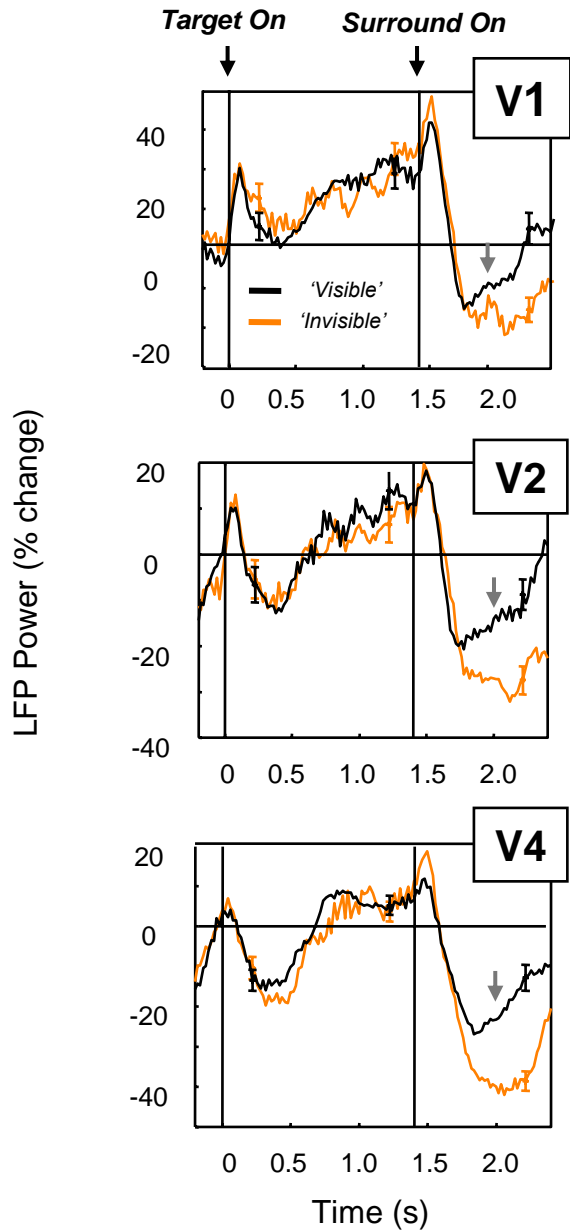

A

LFP Alpha Power (9-14 Hz)

B

LFP Gamma Power (30-50 Hz)