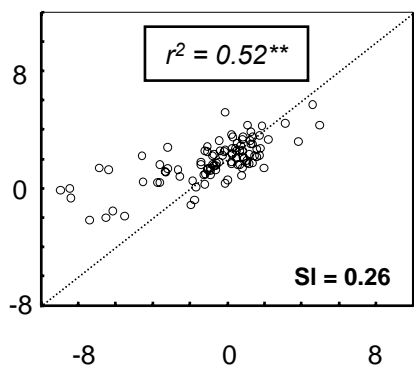

LFP Alpha Power (9-14 Hz)

LFP Gamma Power (30-50 Hz)

MUA Power (500Hz-3kHz)

V1

V2

V4

Phys Mod (t-values)

Percept Mod (t-values)