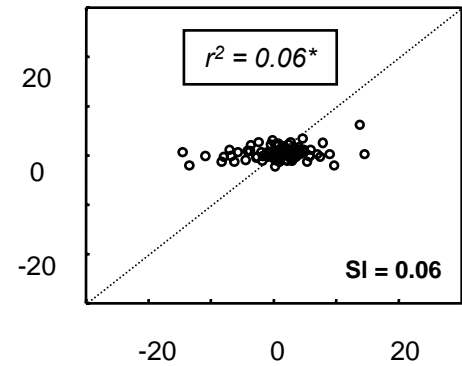

LFP Alpha Power (9-14 Hz)

LFP Gamma Power (30-50 Hz)

MUA Power (500Hz-3kHz)

V1

V2

V4

Phys Mod (t-values)

Percept Mod (t-values)