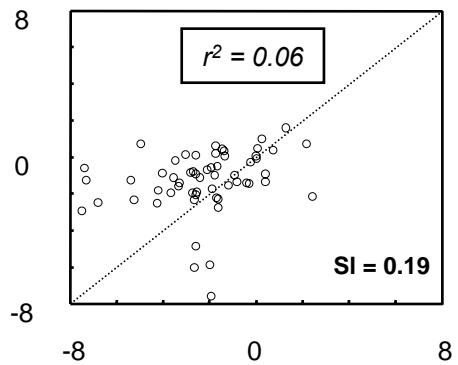

LFP Alpha Power (9-14 Hz)

LFP Gamma Power (30-50 Hz)

MUA Power (500Hz-3kHz)

V1

V2

V4

Phys Mod (t-values)

Percept Mod (t-values)