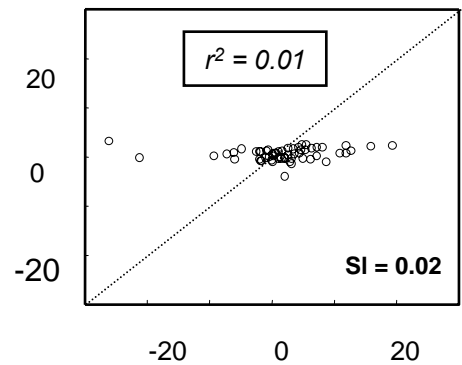

LFP Alpha Power (9-14 Hz)

LFP Gamma Power (30-50 Hz)

MUA Power (500Hz-3kHz)

V1

V2

V4

Phys Mod (t-values)

Percept Mod (t-values)