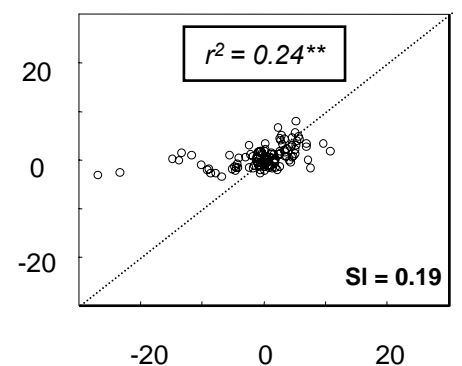

LFP Alpha Power (9-14 Hz)

LFP Gamma Power (30-50 Hz)

MUA Power (500Hz-3kHz)

V1

V2

V4

Phys Mod (t-values)

Percept Mod (t-values)