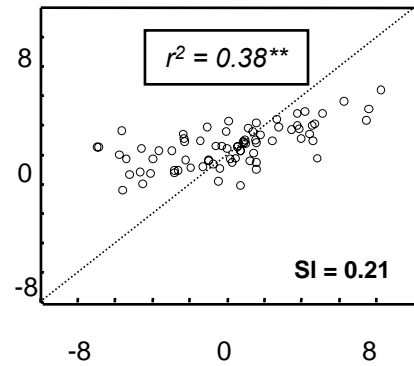

LFP Alpha Power (9-14 Hz)

LFP Gamma Power (30-50 Hz)

MUA Power (500Hz-3kHz)

V1

V2

V4

Phys Mod (t-values)

Percept Mod (t-values)