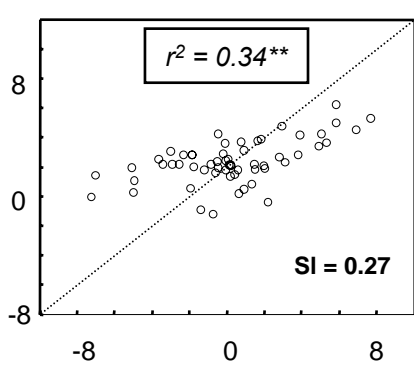

LFP Alpha Power (9-14 Hz)

LFP Gamma Power (30-50 Hz)

MUA Power (500Hz-3kHz)

V1

V2

V4

Phys Mod (t-values)

Percept Mod (t-values)