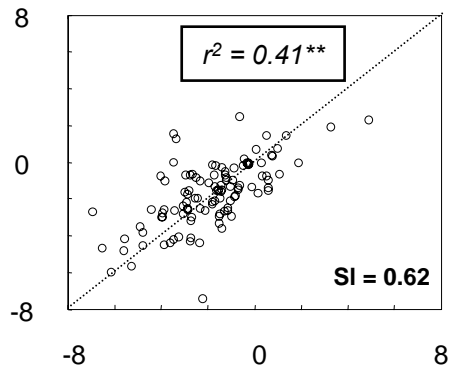

LFP Alpha Power (9-14 Hz)

LFP Gamma Power (30-50 Hz)

MUA Power (500Hz-3kHz)

V1

V2

V4

Phys Mod (t-values)

Percept Mod (t-values)