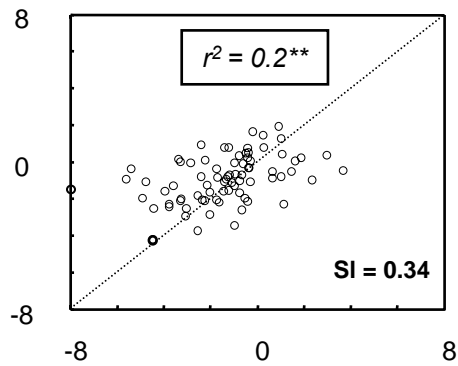

LFP Alpha Power (9-14 Hz)

LFP Gamma Power (30-50 Hz)

MUA Power (500Hz-3kHz)

V1

V2

V4

Phys Mod (t-values)

Percept Mod (t-values)