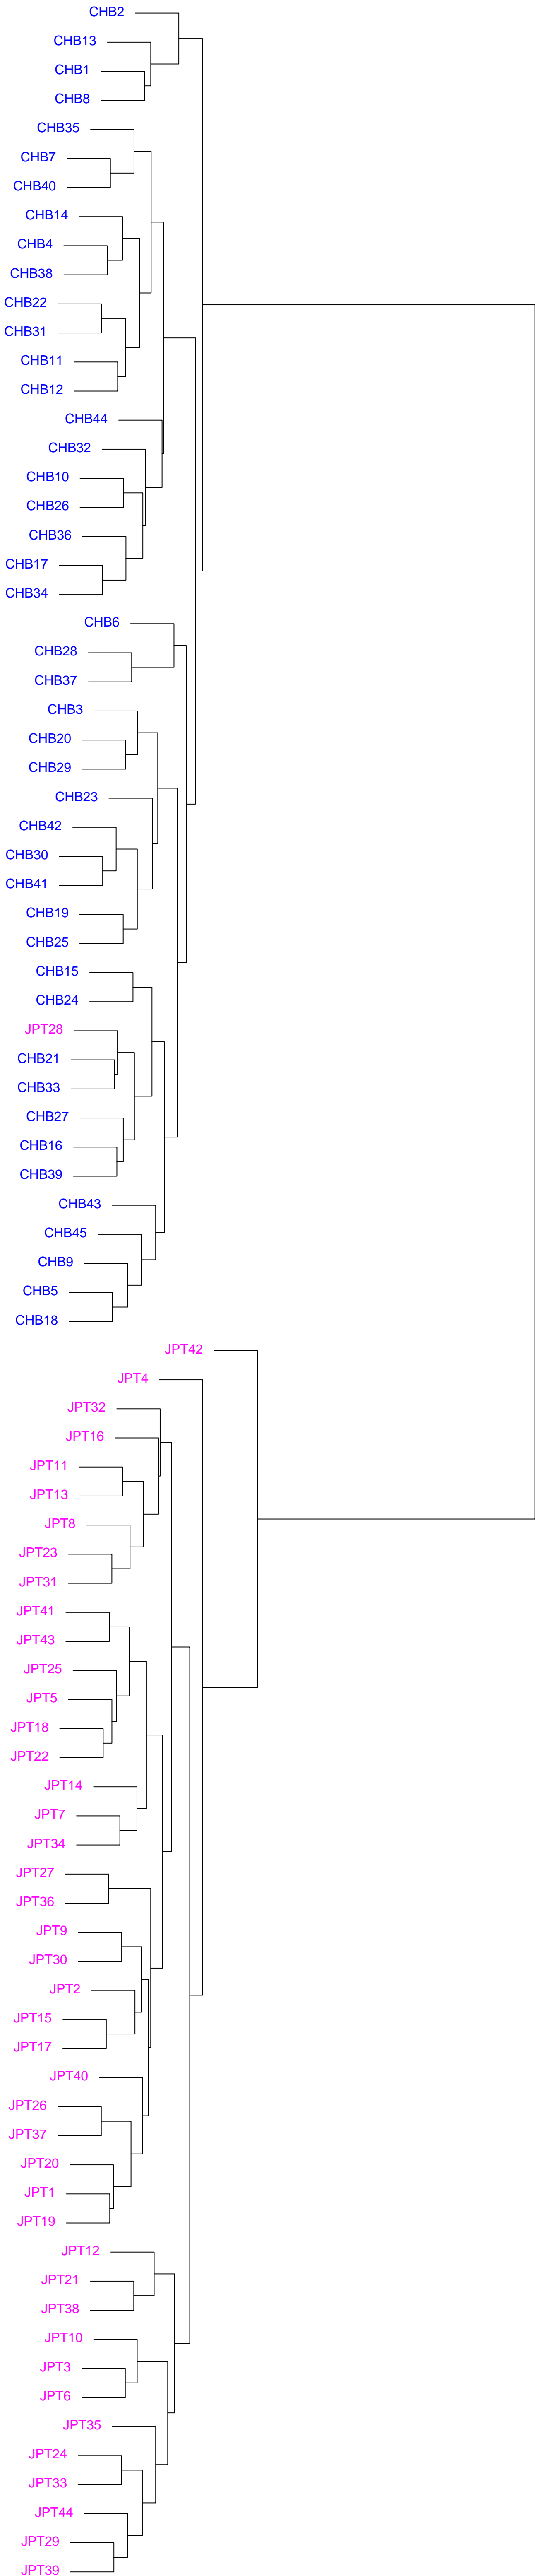

Branch Height

0.40 0.45 0.50 0.55 0.60

CHB and JPT Dendrogram