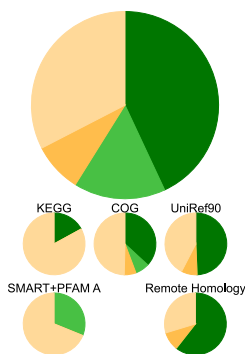

**40 Bit Cutoff****60 Bit Cutoff****80 Bit Cutoff****Surface Sea Water****Minnesota Soil****Whale Fall****Acid Mine**