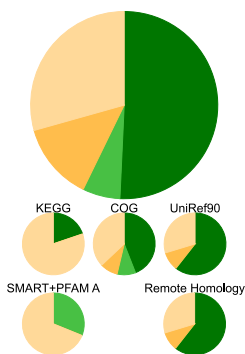

**40 Bit Cutoff****60 Bit Cutoff****80 Bit Cutoff****Surface Sea Water****Minnesota Soil****Whale Fall****Acid Mine**