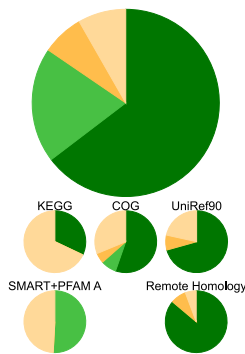

**40 Bit Cutoff****60 Bit Cutoff****80 Bit Cutoff****Surface Sea Water****Minnesota Soil****Whale Fall****Acid Mine**