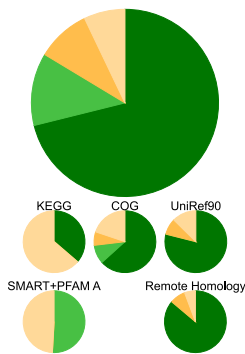

**40 Bit Cutoff****60 Bit Cutoff****80 Bit Cutoff****Surface Sea Water****Minnesota Soil****Whale Fall****Acid Mine**