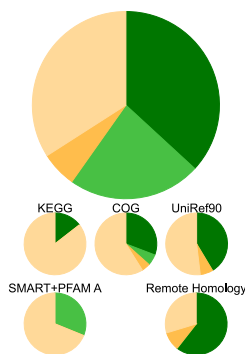

**40 Bit Cutoff****60 Bit Cutoff****80 Bit Cutoff****Surface Sea Water****Minnesota Soil****Whale Fall****Acid Mine**