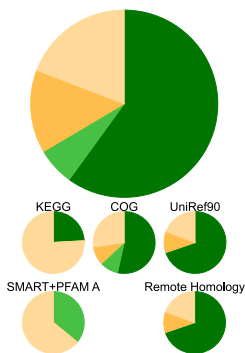

**40 Bit Cutoff****60 Bit Cutoff****80 Bit Cutoff****Surface Sea Water****Minnesota Soil****Whale Fall****Acid Mine**