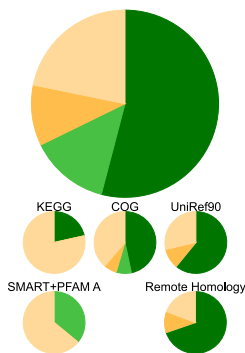

**40 Bit Cutoff****60 Bit Cutoff****80 Bit Cutoff****Surface Sea Water****Minnesota Soil****Whale Fall****Acid Mine**