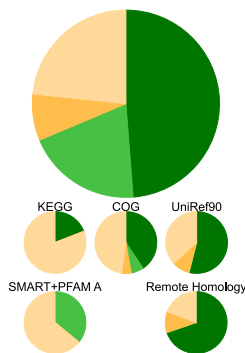

**40 Bit Cutoff****60 Bit Cutoff****80 Bit Cutoff****Surface Sea Water****Minnesota Soil****Whale Fall****Acid Mine**