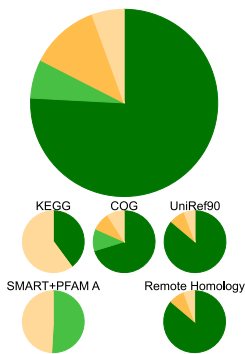

**40 Bit Cutoff****60 Bit Cutoff****80 Bit Cutoff****Surface Sea Water****Minnesota Soil****Whale Fall****Acid Mine**