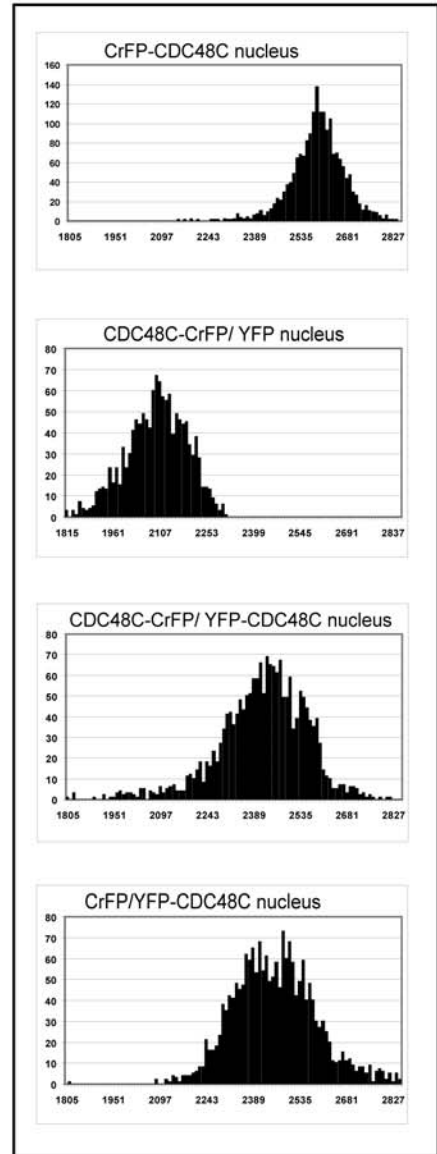

S1.

S2.

S3.

Horizontal: Lifetime in ps.
Vertical: number of pixels per lifetime.