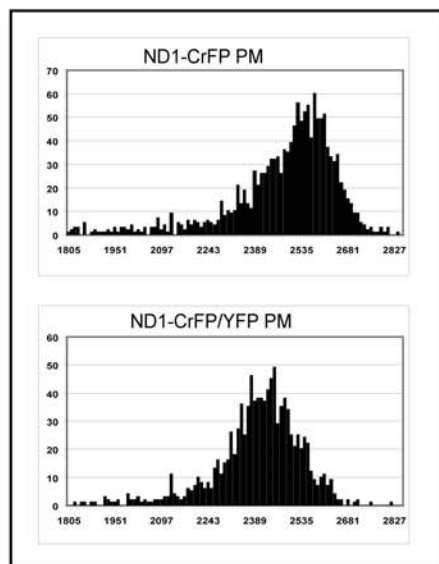

S1.

S2.

S3.

Horizontal: Lifetime in ps.
Vertical: number of pixels per lifetime.