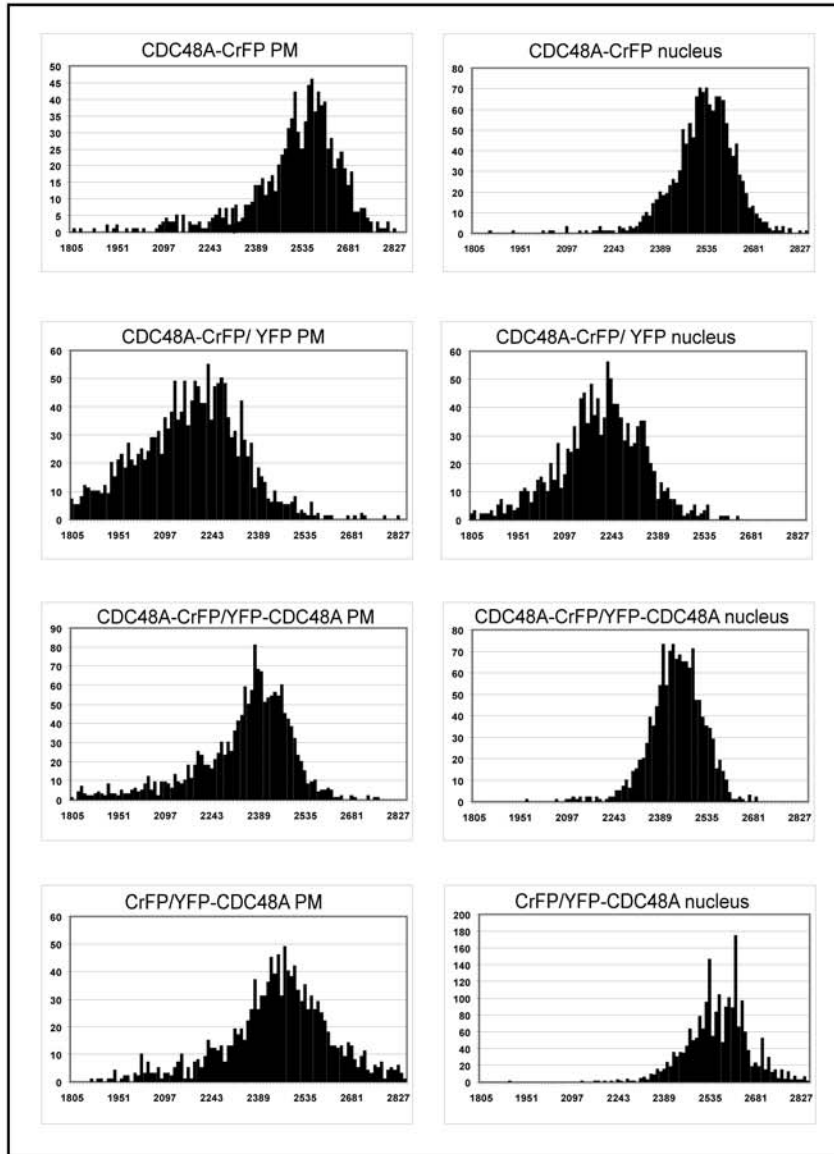

S1.

S2.

S3.

Horizontal: Lifetime in ps.
Vertical: number of pixels per lifetime.