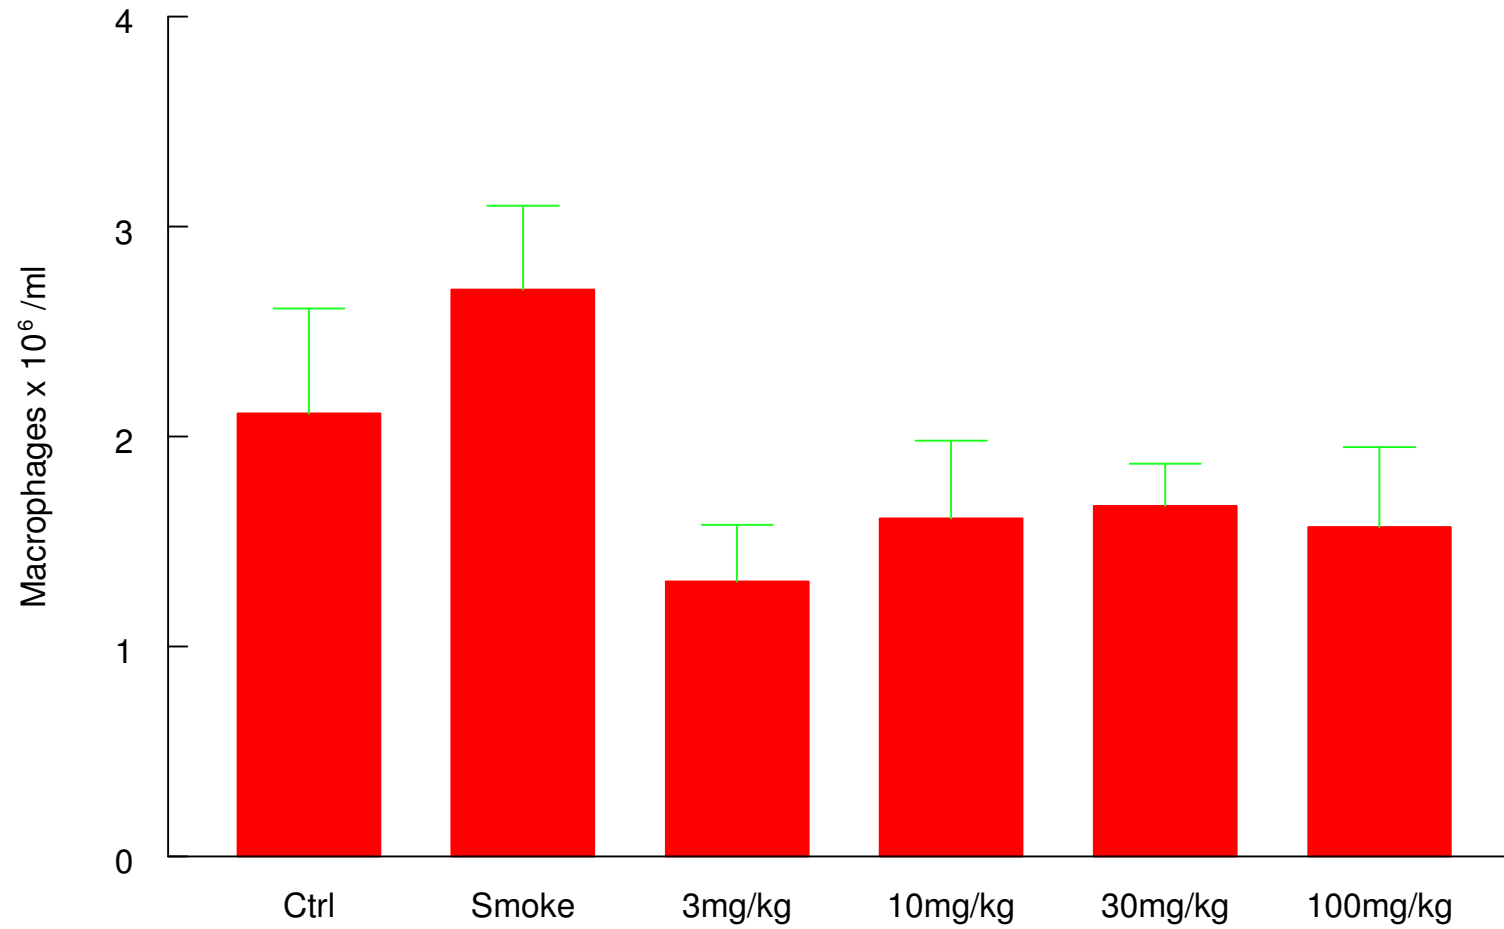

# Lavage Macrophages as a Function of AZ11557272 Dose

Supplement Figure 3