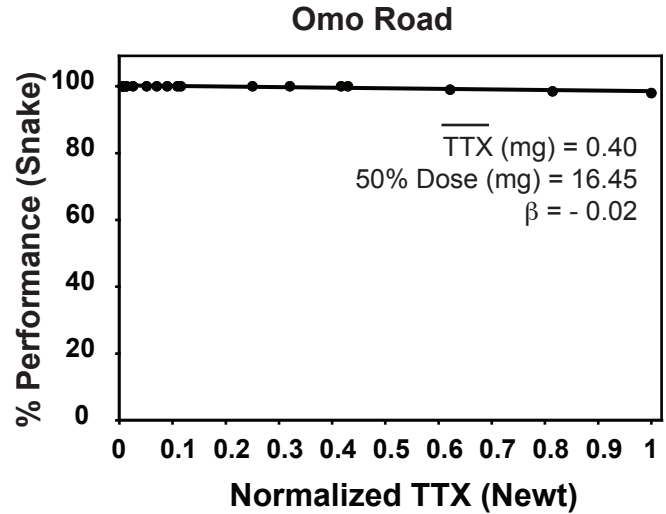

A. Mismatched Localities

Elevated Phenotypes

“Ancestral” Phenotypes

B. Potentially Matched Localities

McGribble

Willits

Vancouver Island

Warrenton

Chinook

Hoquiam

B. Potentially Matched Localities (cont.)

San Simeon

Wildboy

Benton

Gilroy

Tenmile