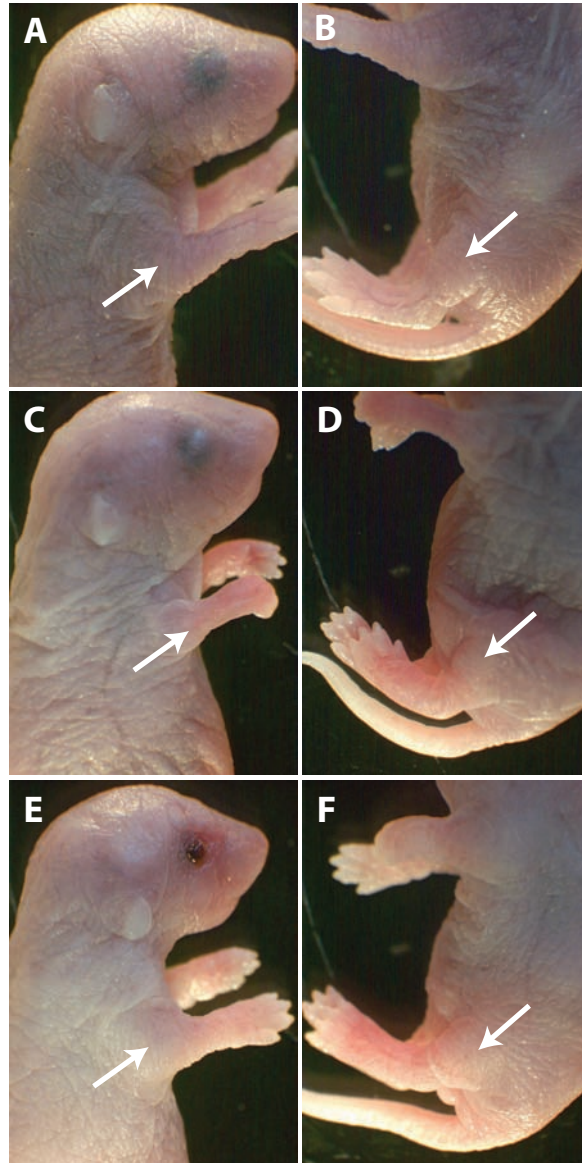

```
#####input.csv:#####
#Sample ID,Pax3 Expression,litterID
#B1,Y,1
#B3,Y,1
#B6,N,1
#B8,N,1
#B4,Y,2
#B7,Y,2
#B2,N,2
#B11,N,2
```

Figure S1

Figure S1.  $Pax3^{Cre/Cre}$ ,  $R26^{Pax3/Pax3}$  newborn mice have rescued hindlimb musculature (arrow, D), but fail to rescue the musculature of the forelimbs (arrow, C) compared to wild type  $Pax3^{+/+}$ ,  $R26^{Pax3/+}$  littermates (A and B). Expression of two copies of R6Pax3 has no obvious effect on limb muscle development in a  $Pax3$  heterozygous background ( $Pax3^{Cre/+}$ ,  $R26^{Pax3/Pax3}$ , E and F).

Figure S2

Figure S2.  $Pax3^{Cre/+}$ ,  $R26^{Pax3/Pax3}$  P0 mice display severe eyelid defects seen grossly (arrows, B and D) and in histological sections (arrow, F).  $Pax3^{Cre/+}$ ,  $R26^{Pax3/+}$  littermates have normal fused eyelids (A, C, and E).  $Pax3$  is robustly expressed in tissue surrounding the developing eye at E13.5 in  $Pax3^{Cre/+}$ ,  $R26^{Pax3/Pax3}$  embryos (arrows, H). Expression is significantly lower in control  $Pax3^{+/+}$ ,  $R26^{+/+}$  littermates (arrows, G).

Figure S3

Figure S3.  
Frontal sections of E12.5, 13.5 and 14.5 embryos stained with anti-Runx2 antibodies. Matched anterior and posterior palate sections demonstrate a marked reduction in Runx2 protein levels in the mutant  $Pax3^{Cre/+}, R26^{Pax3/Pax3}$  palatal shelved compared to control  $Pax3^{Cre/+}, R26^{+/+}$  littermates, with a more pronounced decrease observed in posterior sections.