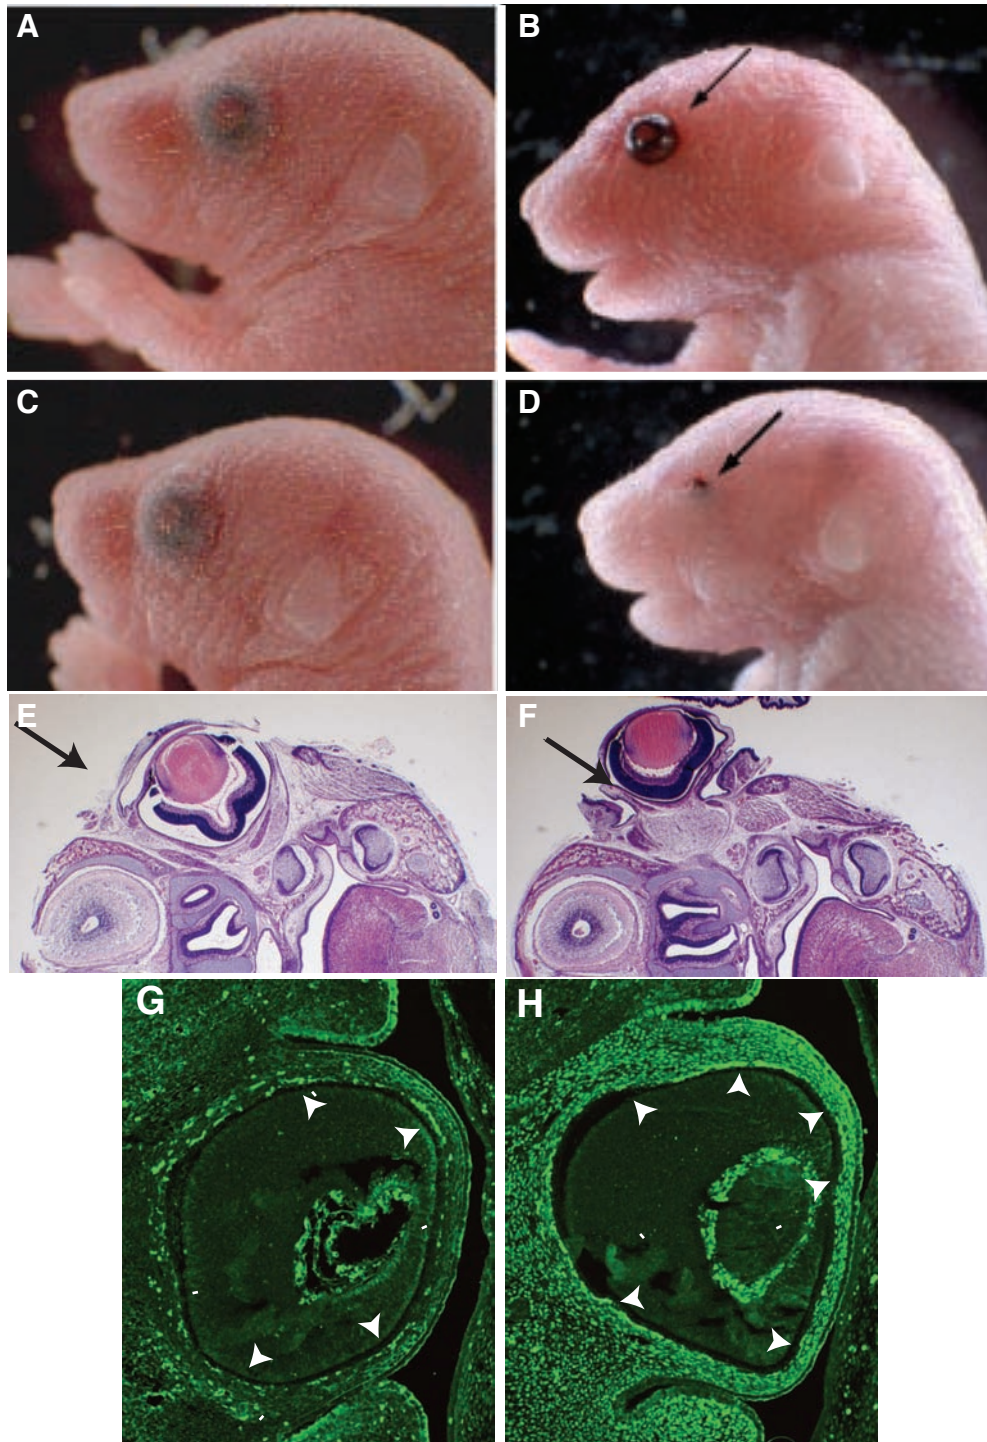

Figure S2

Figure S2.  $Pax3^{Cre/+}$ ,  $R26^{Pax3/Pax3}$  P0 mice display severe eyelid defects seen grossly (arrows, B and D) and in histological sections (arrow, F).  $Pax3^{Cre/+}$ ,  $R26^{Pax3/+}$  littermates have normal fused eyelids (A, C, and E).  $Pax3$  is robustly expressed in tissue surrounding the developing eye at E13.5 in  $Pax3^{Cre/+}$ ,  $R26^{Pax3/Pax3}$  embryos (arrows, H). Expression is significantly lower in control  $Pax3^{+/+}$ ,  $R26^{+/+}$  littermates (arrows, G).

Figure S3

Figure S3.  
Frontal sections of E12.5, 13.5 and 14.5 embryos stained with anti-Runx2 antibodies. Matched anterior and posterior palate sections demonstrate a marked reduction in Runx2 protein levels in the mutant  $Pax3^{Cre/+}, R26^{Pax3/Pax3}$  palatal shelved compared to control  $Pax3^{Cre/+}, R26^{+/+}$  littermates, with a more pronounced decrease observed in posterior sections.