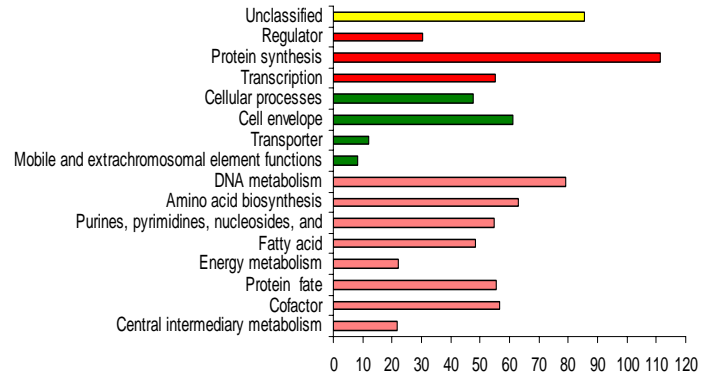

90/10 removed

TIGR

90/10 not removed

a) All

b) Motile

c) Proteobacteria

d) Aerobic

Average connectivity

Average connectivity