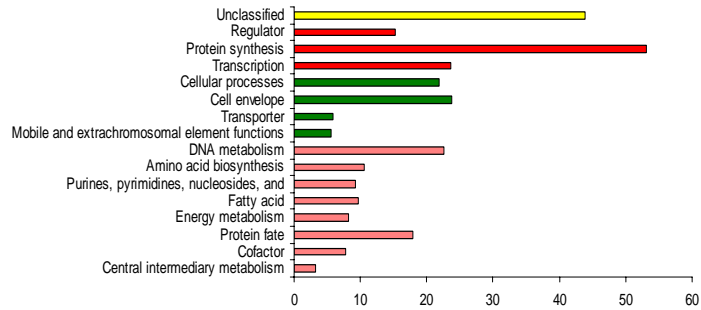

90/10 removed

TIGR

90/10 not removed

a) All

b) Motile

c) Proteobacteria

d) Aerobic

Average connectivity

Average connectivity