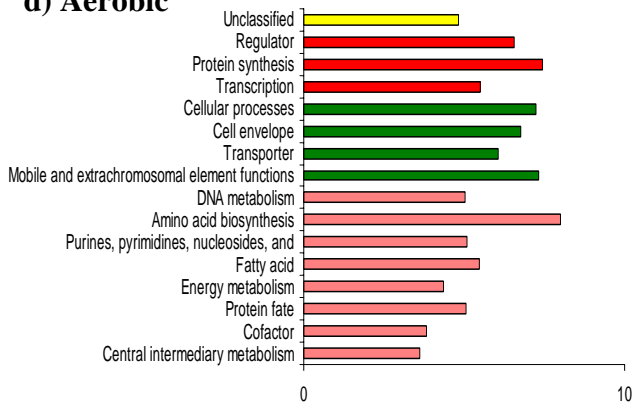

90/10 removed

TIGR

90/10 not removed

a) All

b) Motile

c) Proteobacteria

d) Aerobic

Average connectivity

Average connectivity