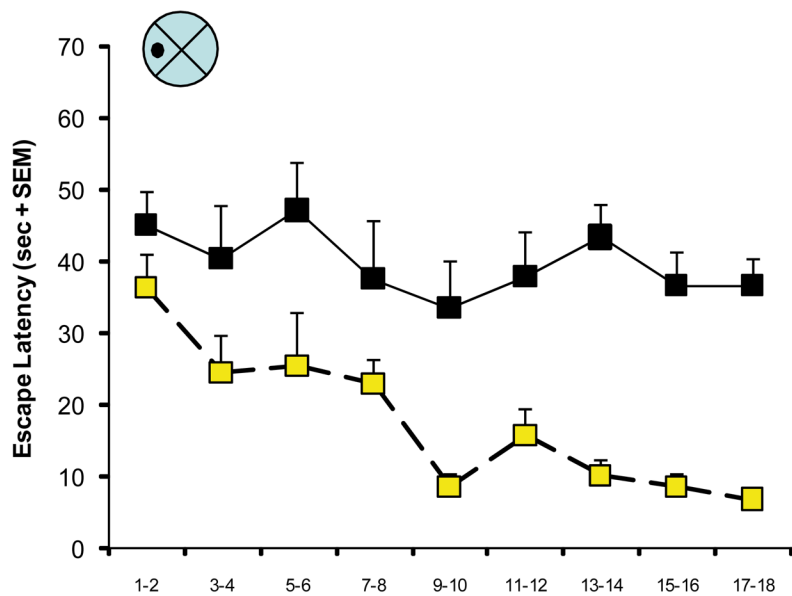

A Morris water maze - 4 weeks

Probe

B Morris water maze - 6 weeks

Probe