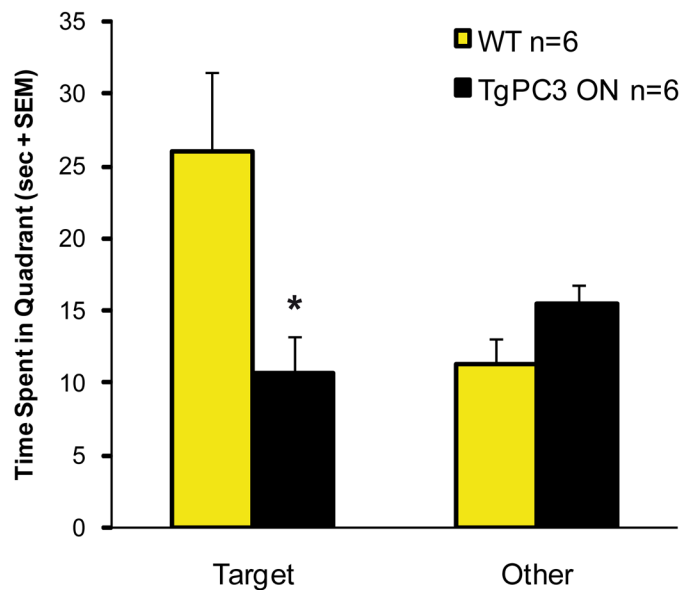

A Morris water maze - 4 weeks

Probe

B Morris water maze - 6 weeks

Probe