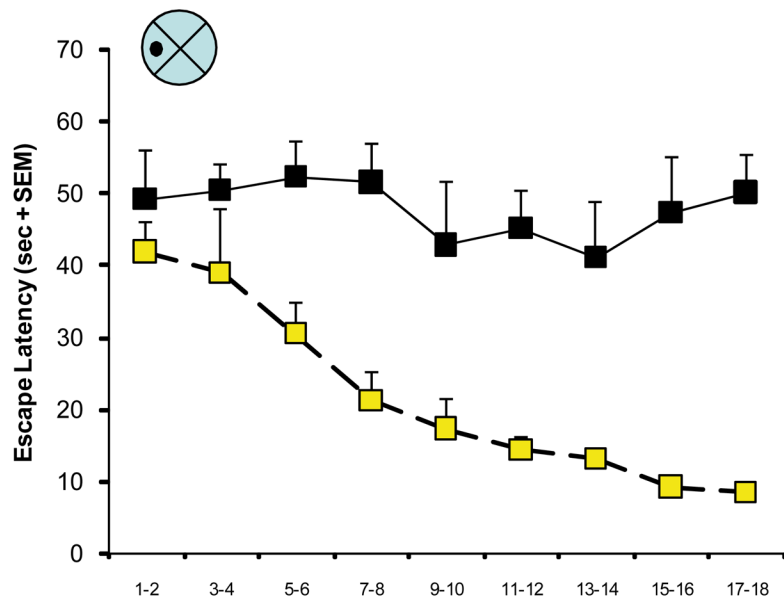

A Morris water maze - 4 weeks

Probe

B Morris water maze - 6 weeks

Probe