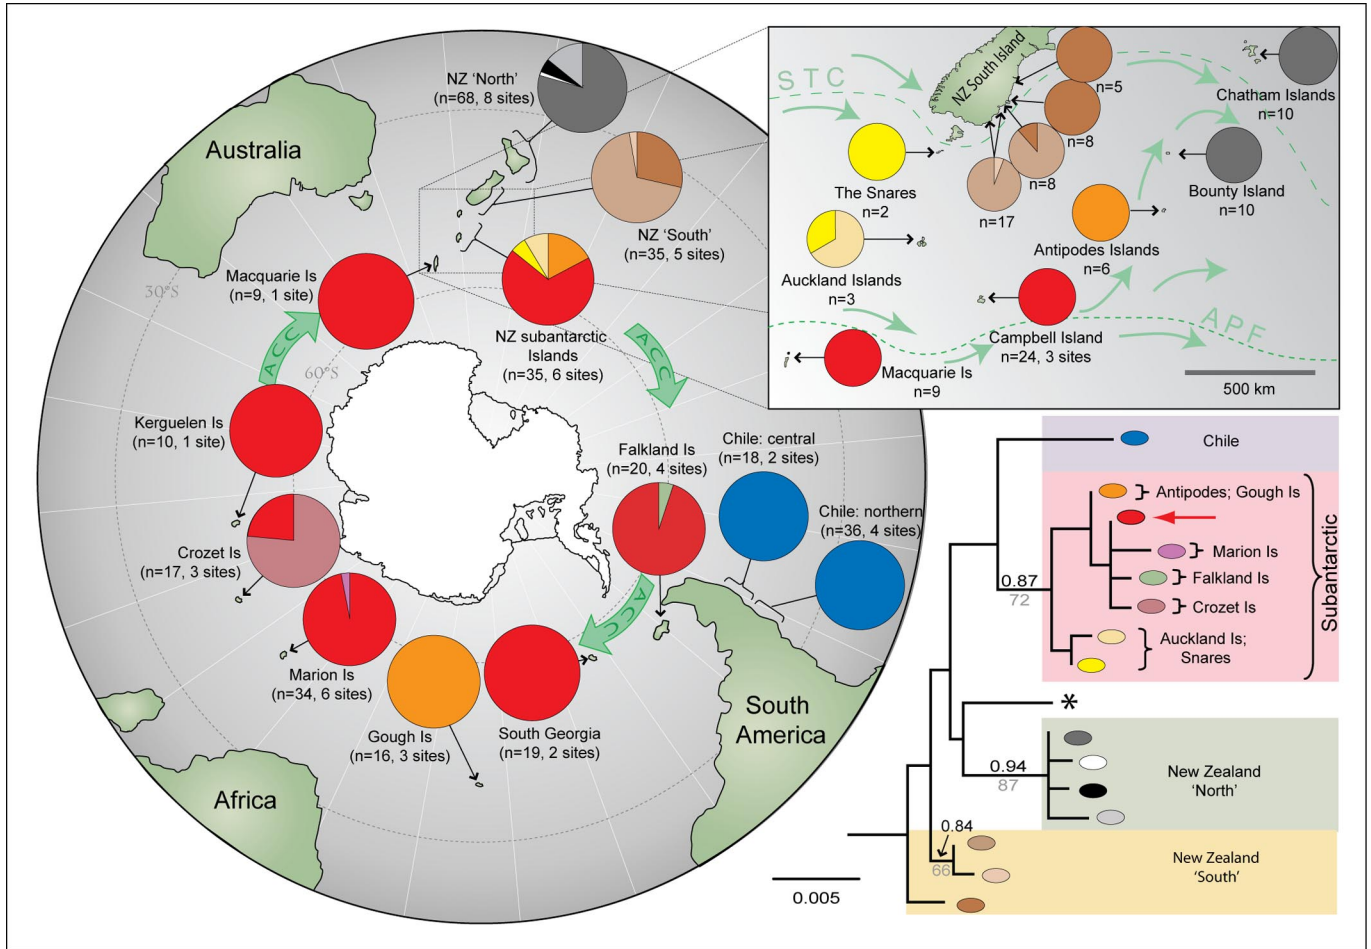

# Supporting Information

Fraser et al. 10.1073/pnas.0810635106

**Fig. S1.** Phylogeographic patterns within *D. antarctica* based on *rbcL* data. The phylogenetic tree (Lower Right) indicates haplotype relationships, with Bayesian PP values above branches and ML bootstraps below. Outgroup taxa have been removed for clarity. "NZ subantarctic" refers to the Snares, Auckland, Campbell, and Antipodes Islands. The morphologically and genetically distinct "cape" form of *D. antarctica*, recently identified by Fraser et al. [Fraser CI, Hay CH, Spencer HG, Waters JM (2009) Genetic and morphological analyses of the southern bull kelp *Durvillaea antarctica* (Phaeophyceae: Durvillaeales) in New Zealand reveal cryptic species. *J Phycol*, in press.] from southeastern New Zealand, is indicated by an asterisk. The global projection shows haplotype distributions and proportions at each locality. Diversity in the southern New Zealand region is illustrated at higher magnification (Inset, Upper Right). Green arrows show major surface currents.