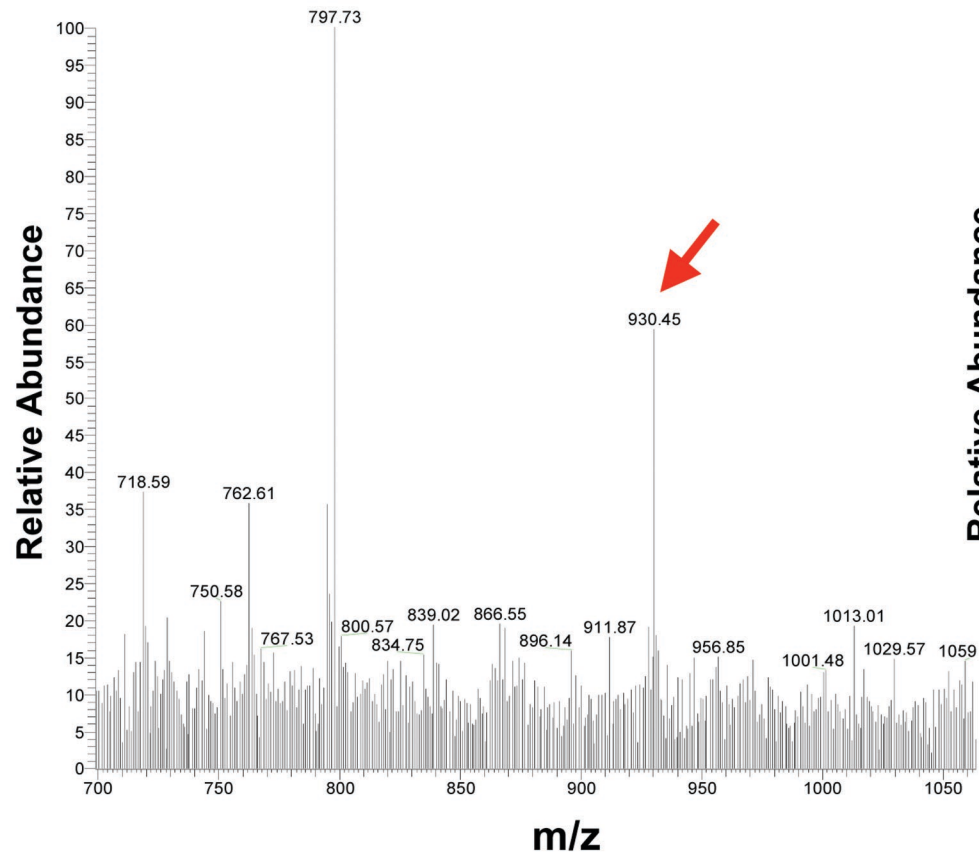

JNK3: Full ms RT: 58.44

JNK1: Full ms RT: 58.44