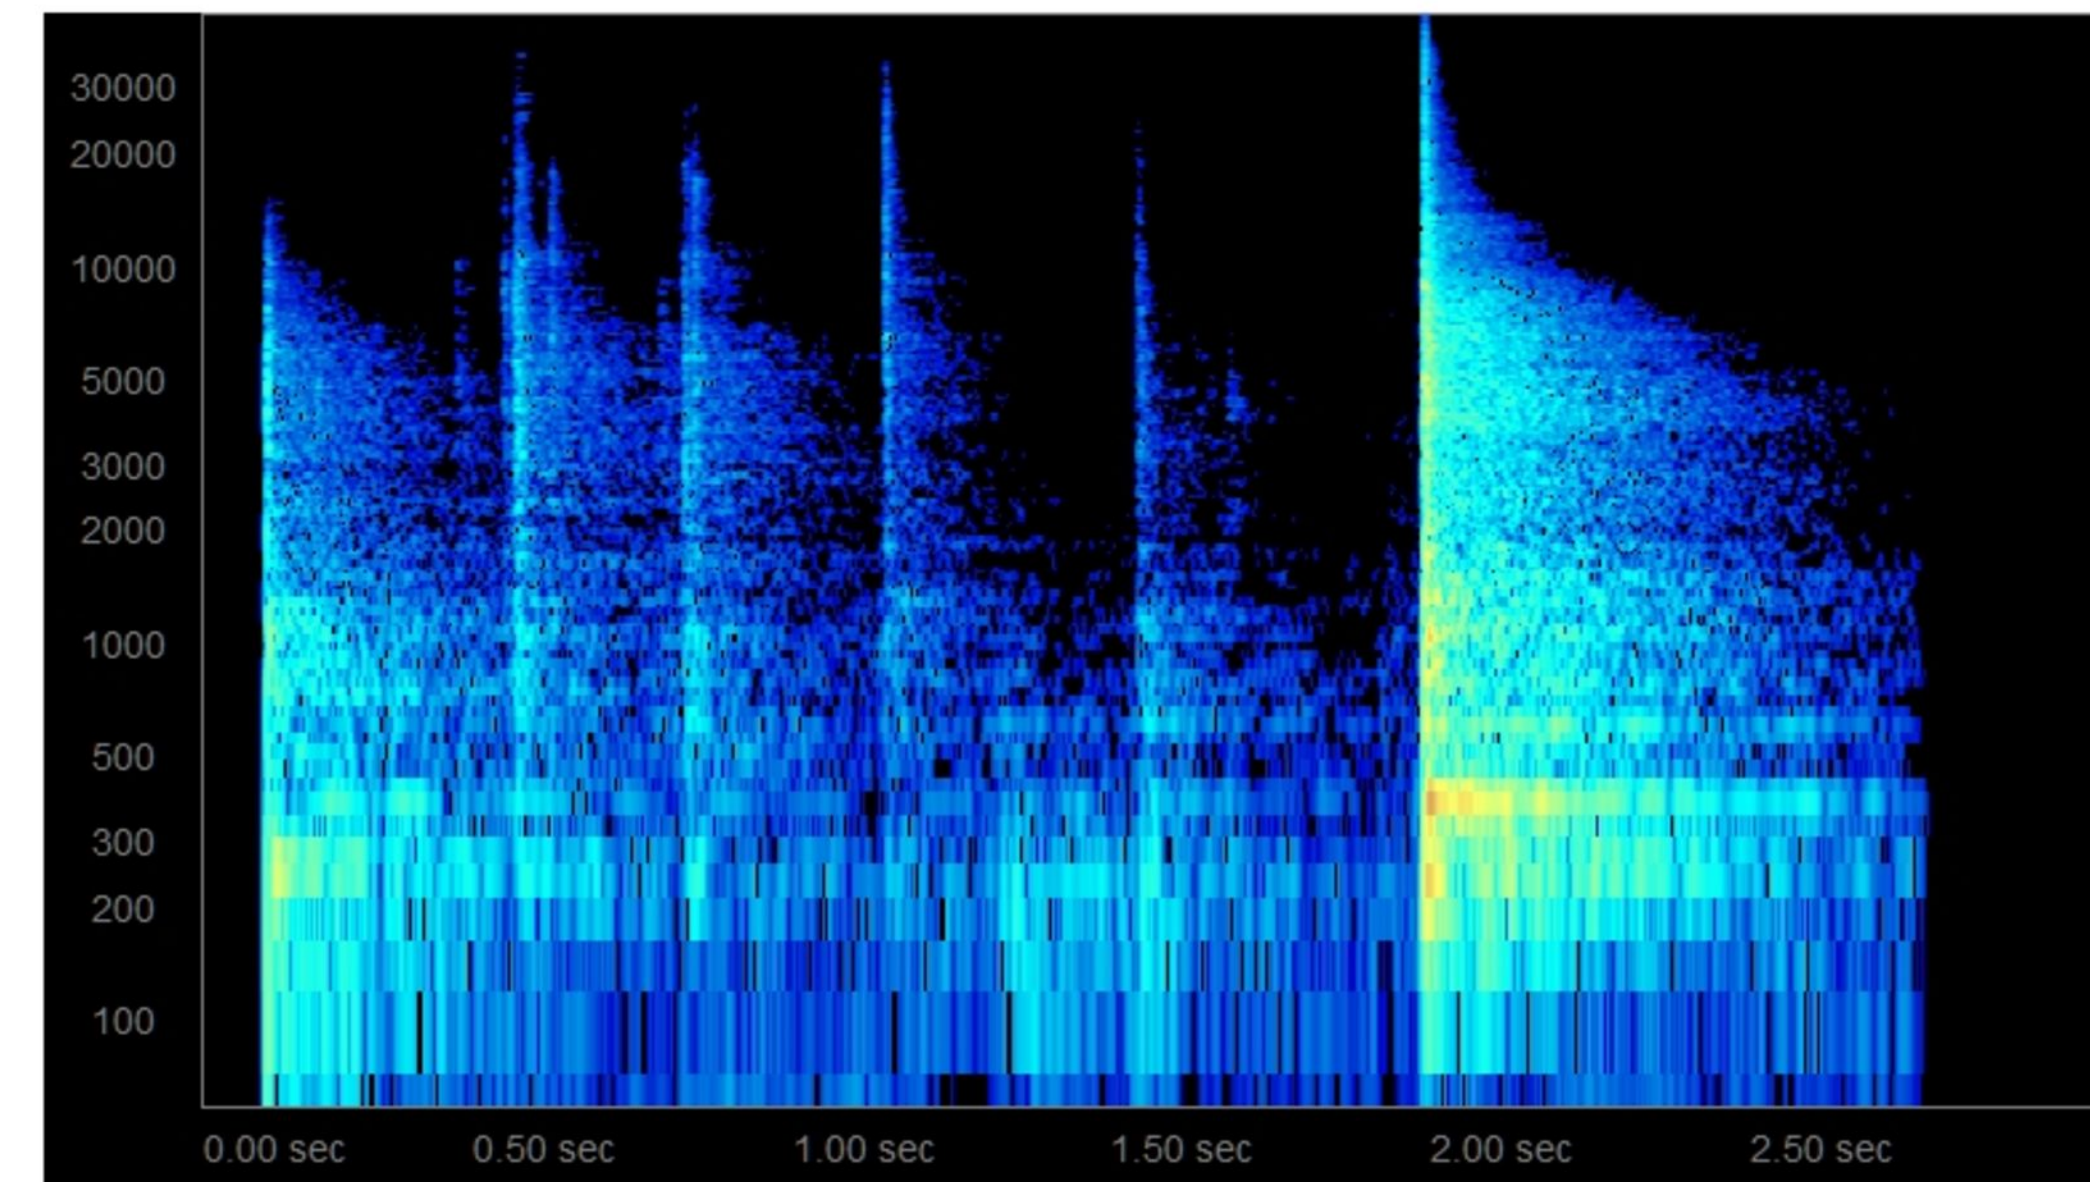

Frequency [Hz]

cage [sound of monkey swinging]

cage divider

cage lock open

monkey chair latch close

monkey chair latch open

monkey pole latch

moving food container

vacuum pump

VCR and TV turning on

water running in sink

time [s]