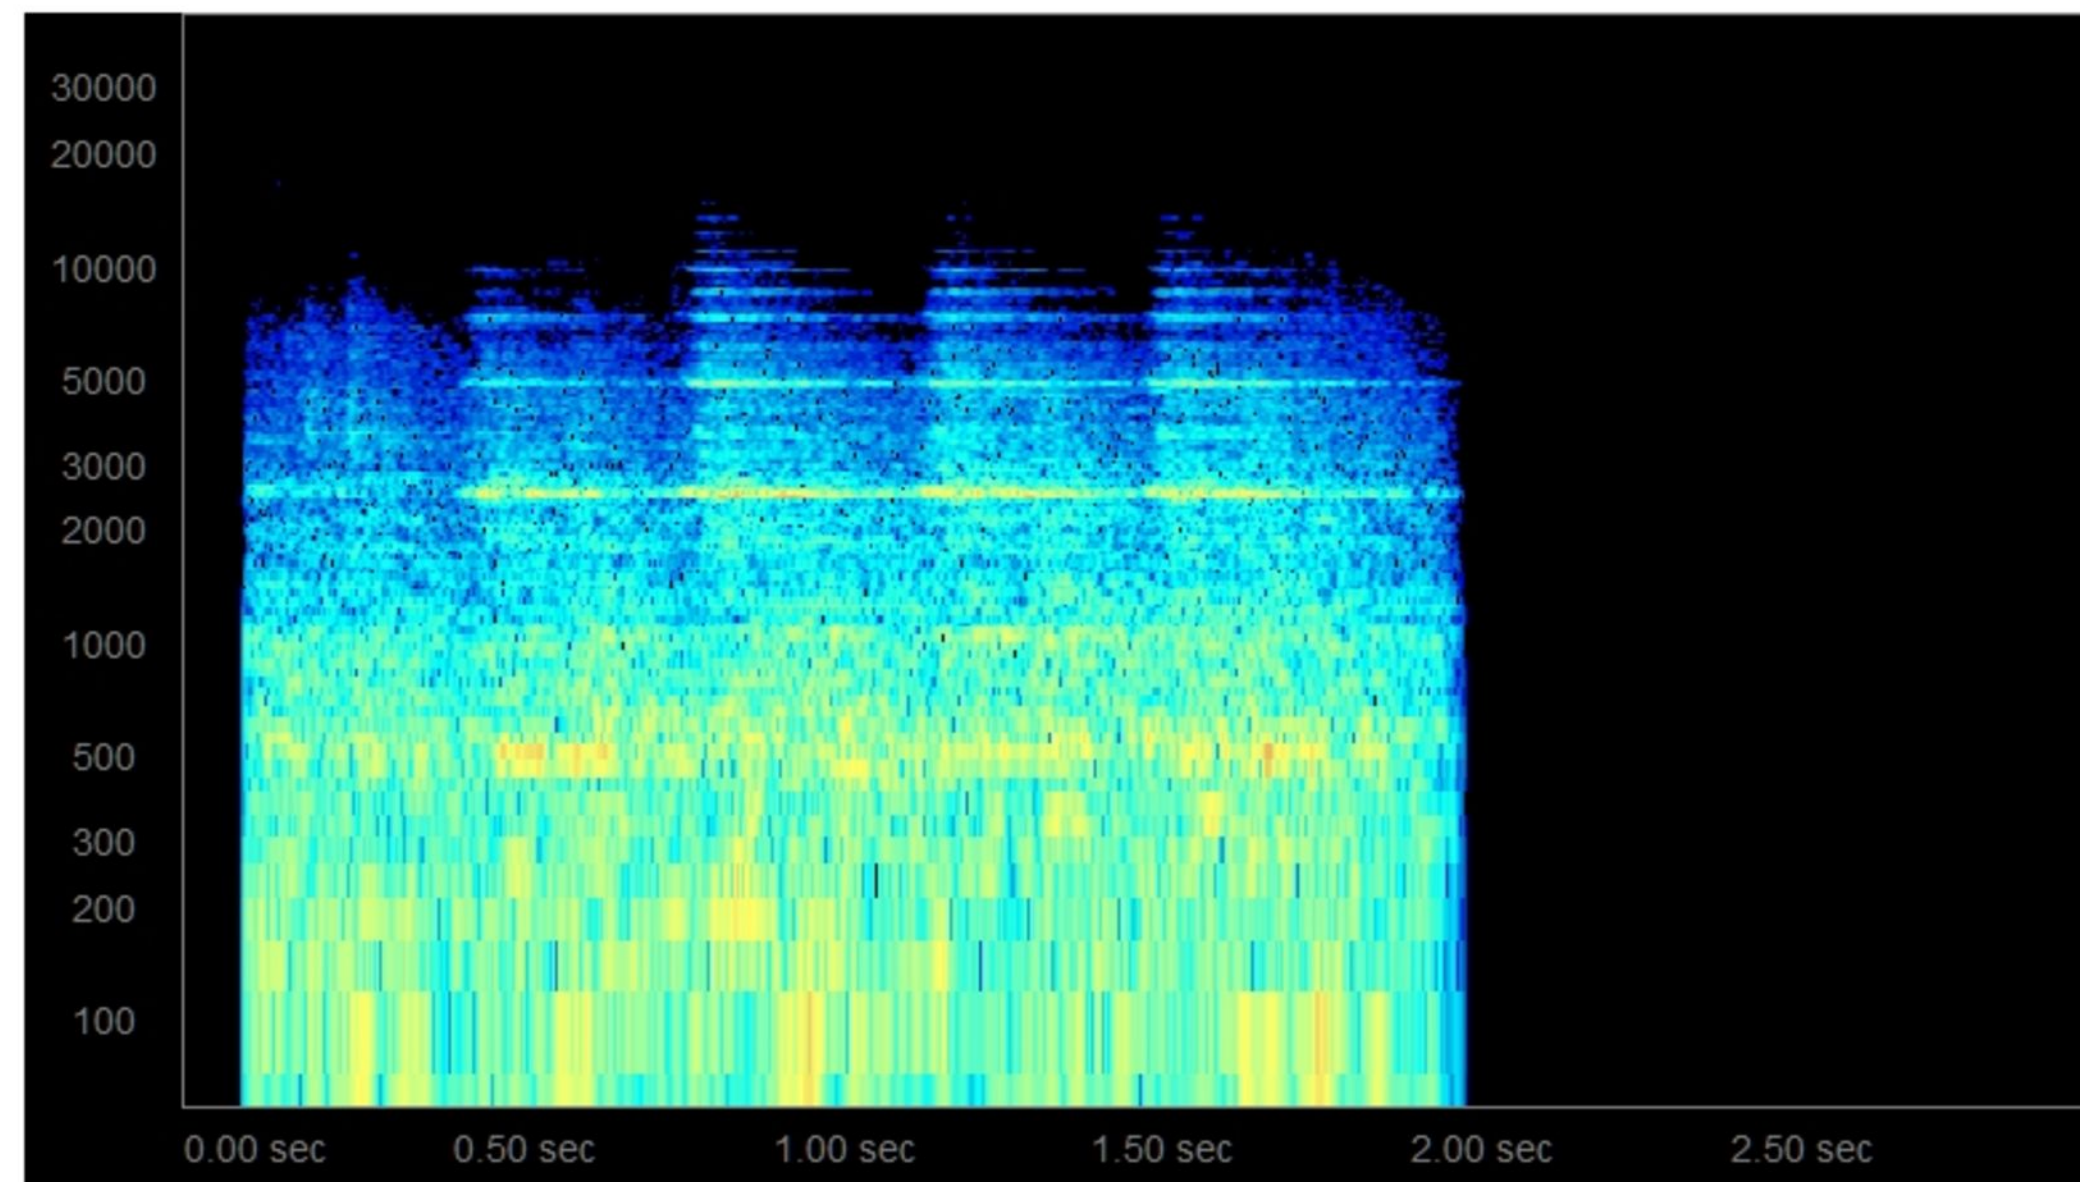

Frequency [Hz]

cage [sound of monkey swinging]

cage divider

cage lock open

monkey chair latch close

monkey chair latch open

monkey pole latch

moving food container

vacuum pump

VCR and TV turning on

water running in sink

time [s]