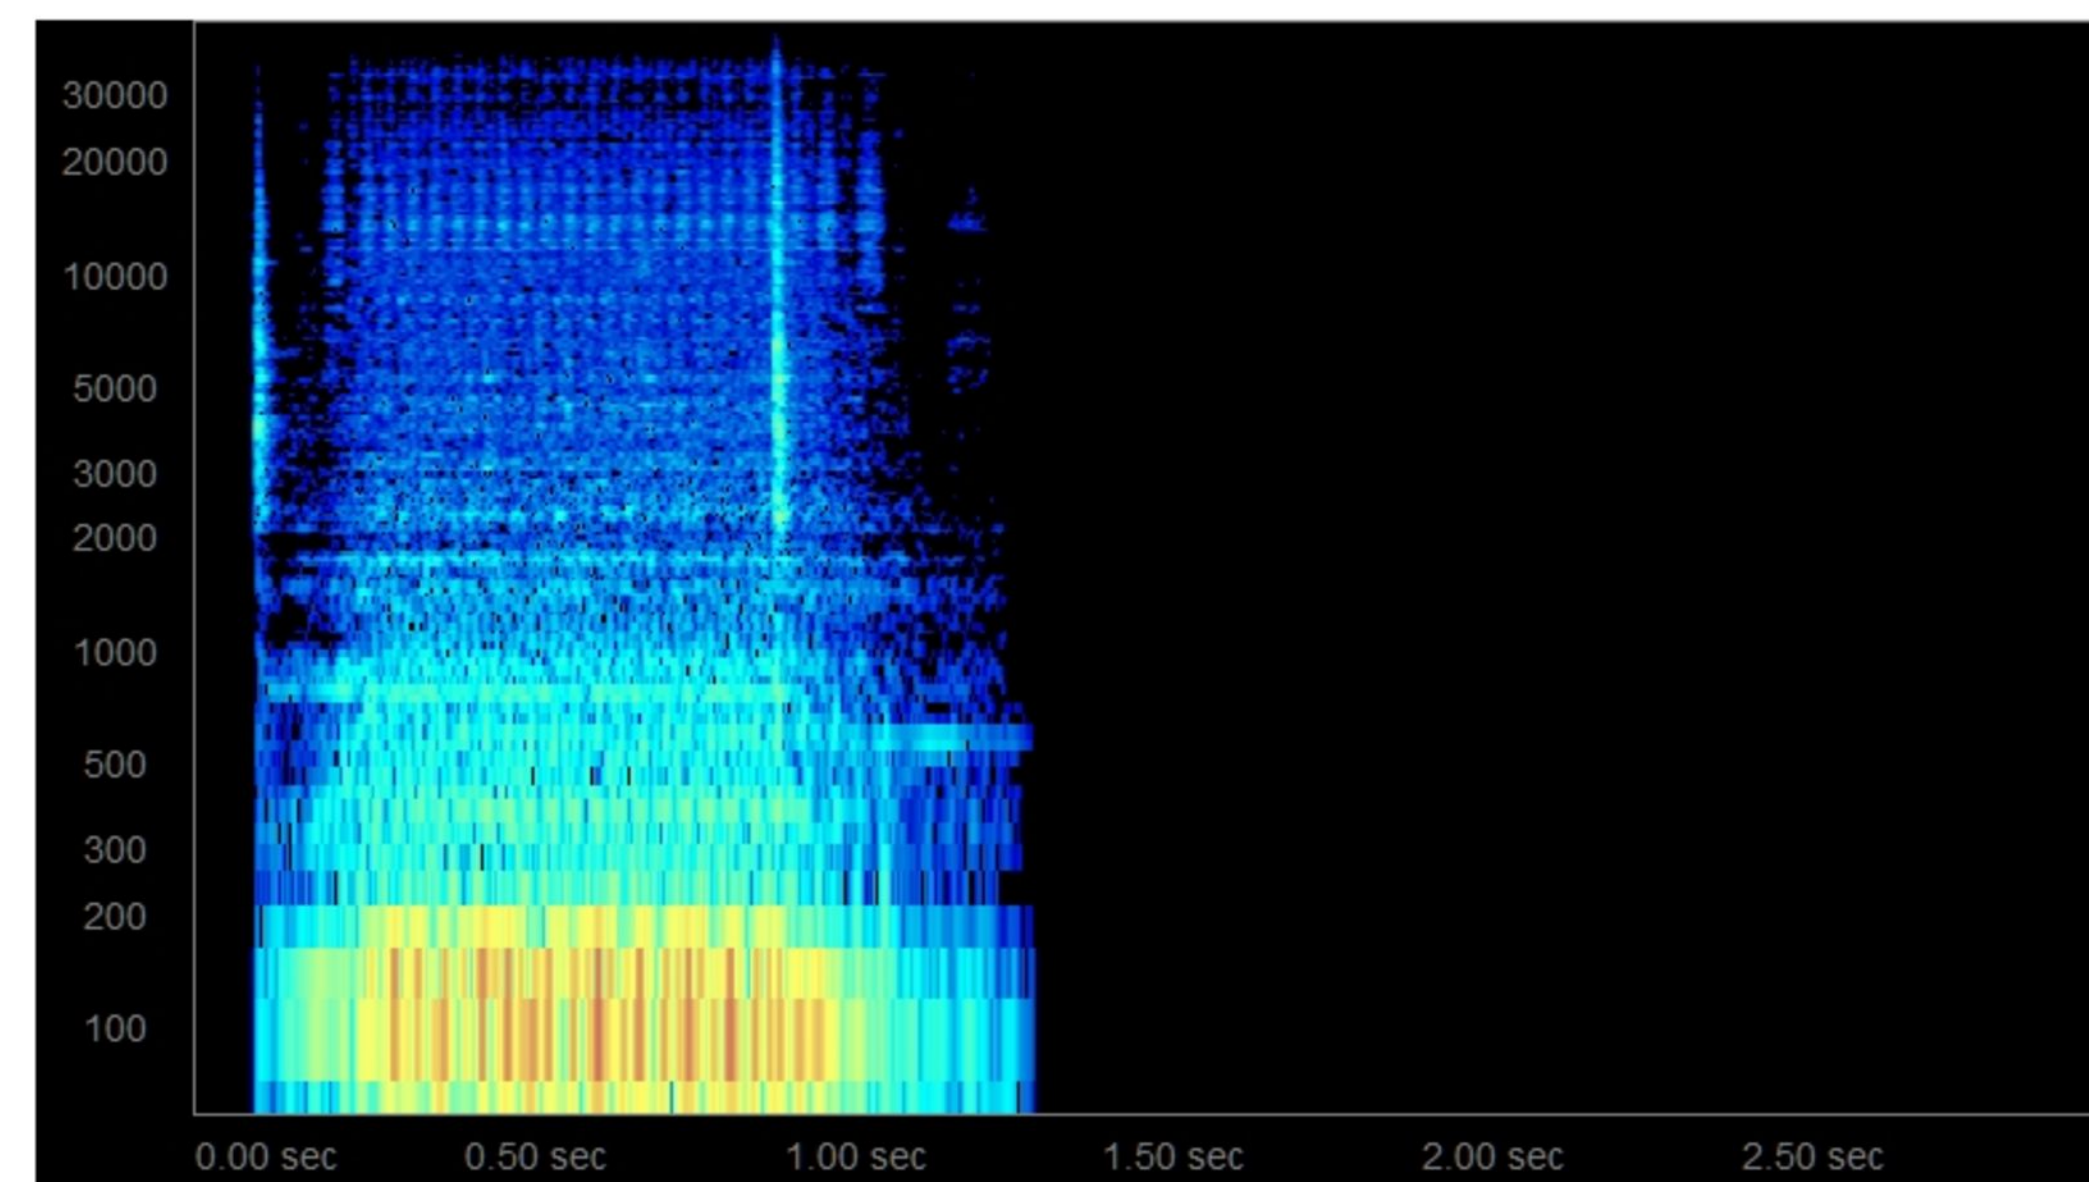

Frequency [Hz]

cage [sound of monkey swinging]

cage divider

cage lock open

monkey chair latch close

monkey chair latch open

monkey pole latch

moving food container

vacuum pump

VCR and TV turning on

water running in sink

time [s]