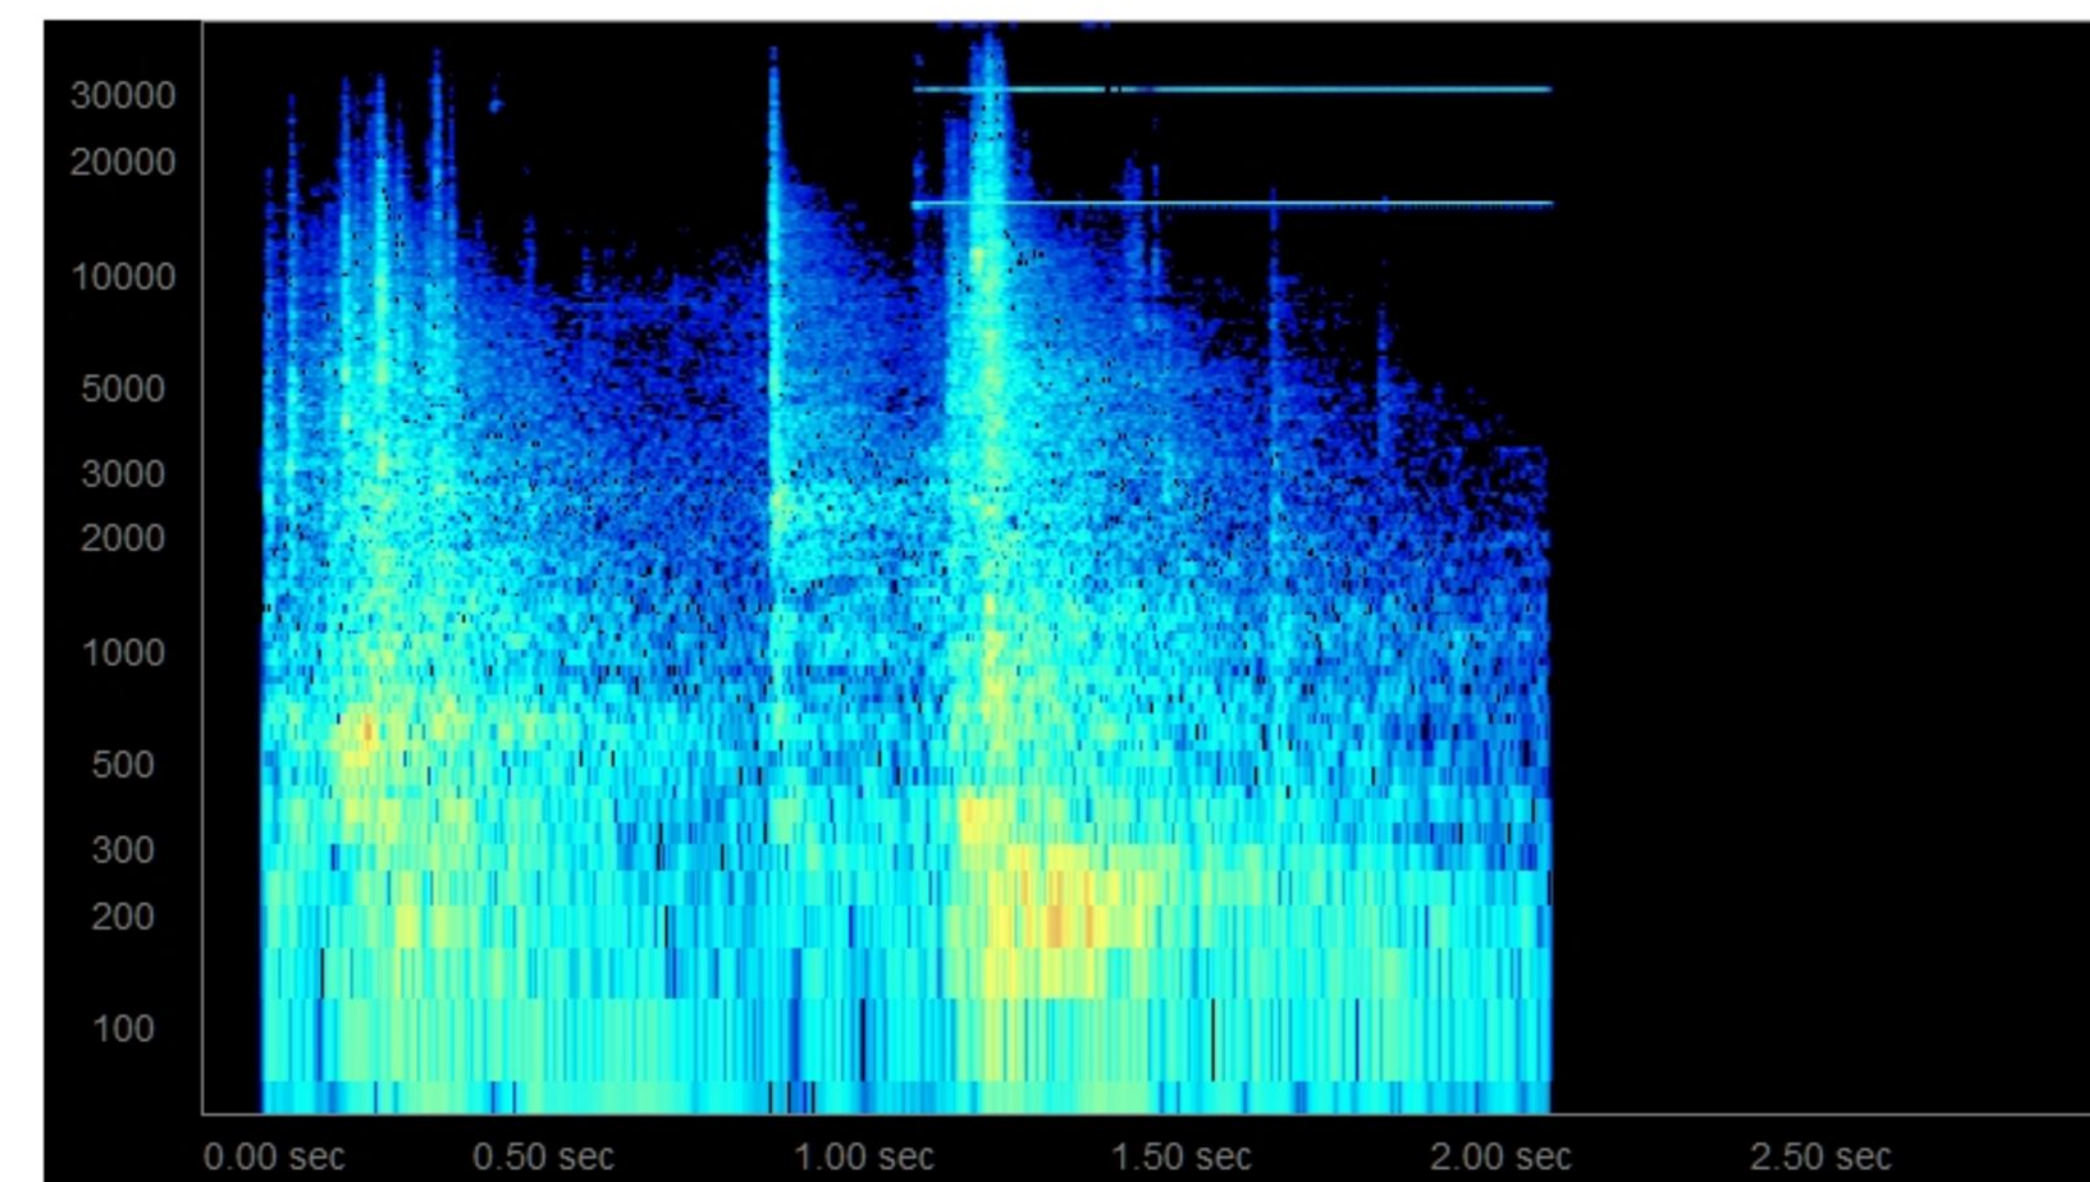

Frequency [Hz]

cage [sound of monkey swinging]

cage divider

cage lock open

monkey chair latch close

monkey chair latch open

monkey pole latch

moving food container

vacuum pump

VCR and TV turning on

water running in sink

time [s]