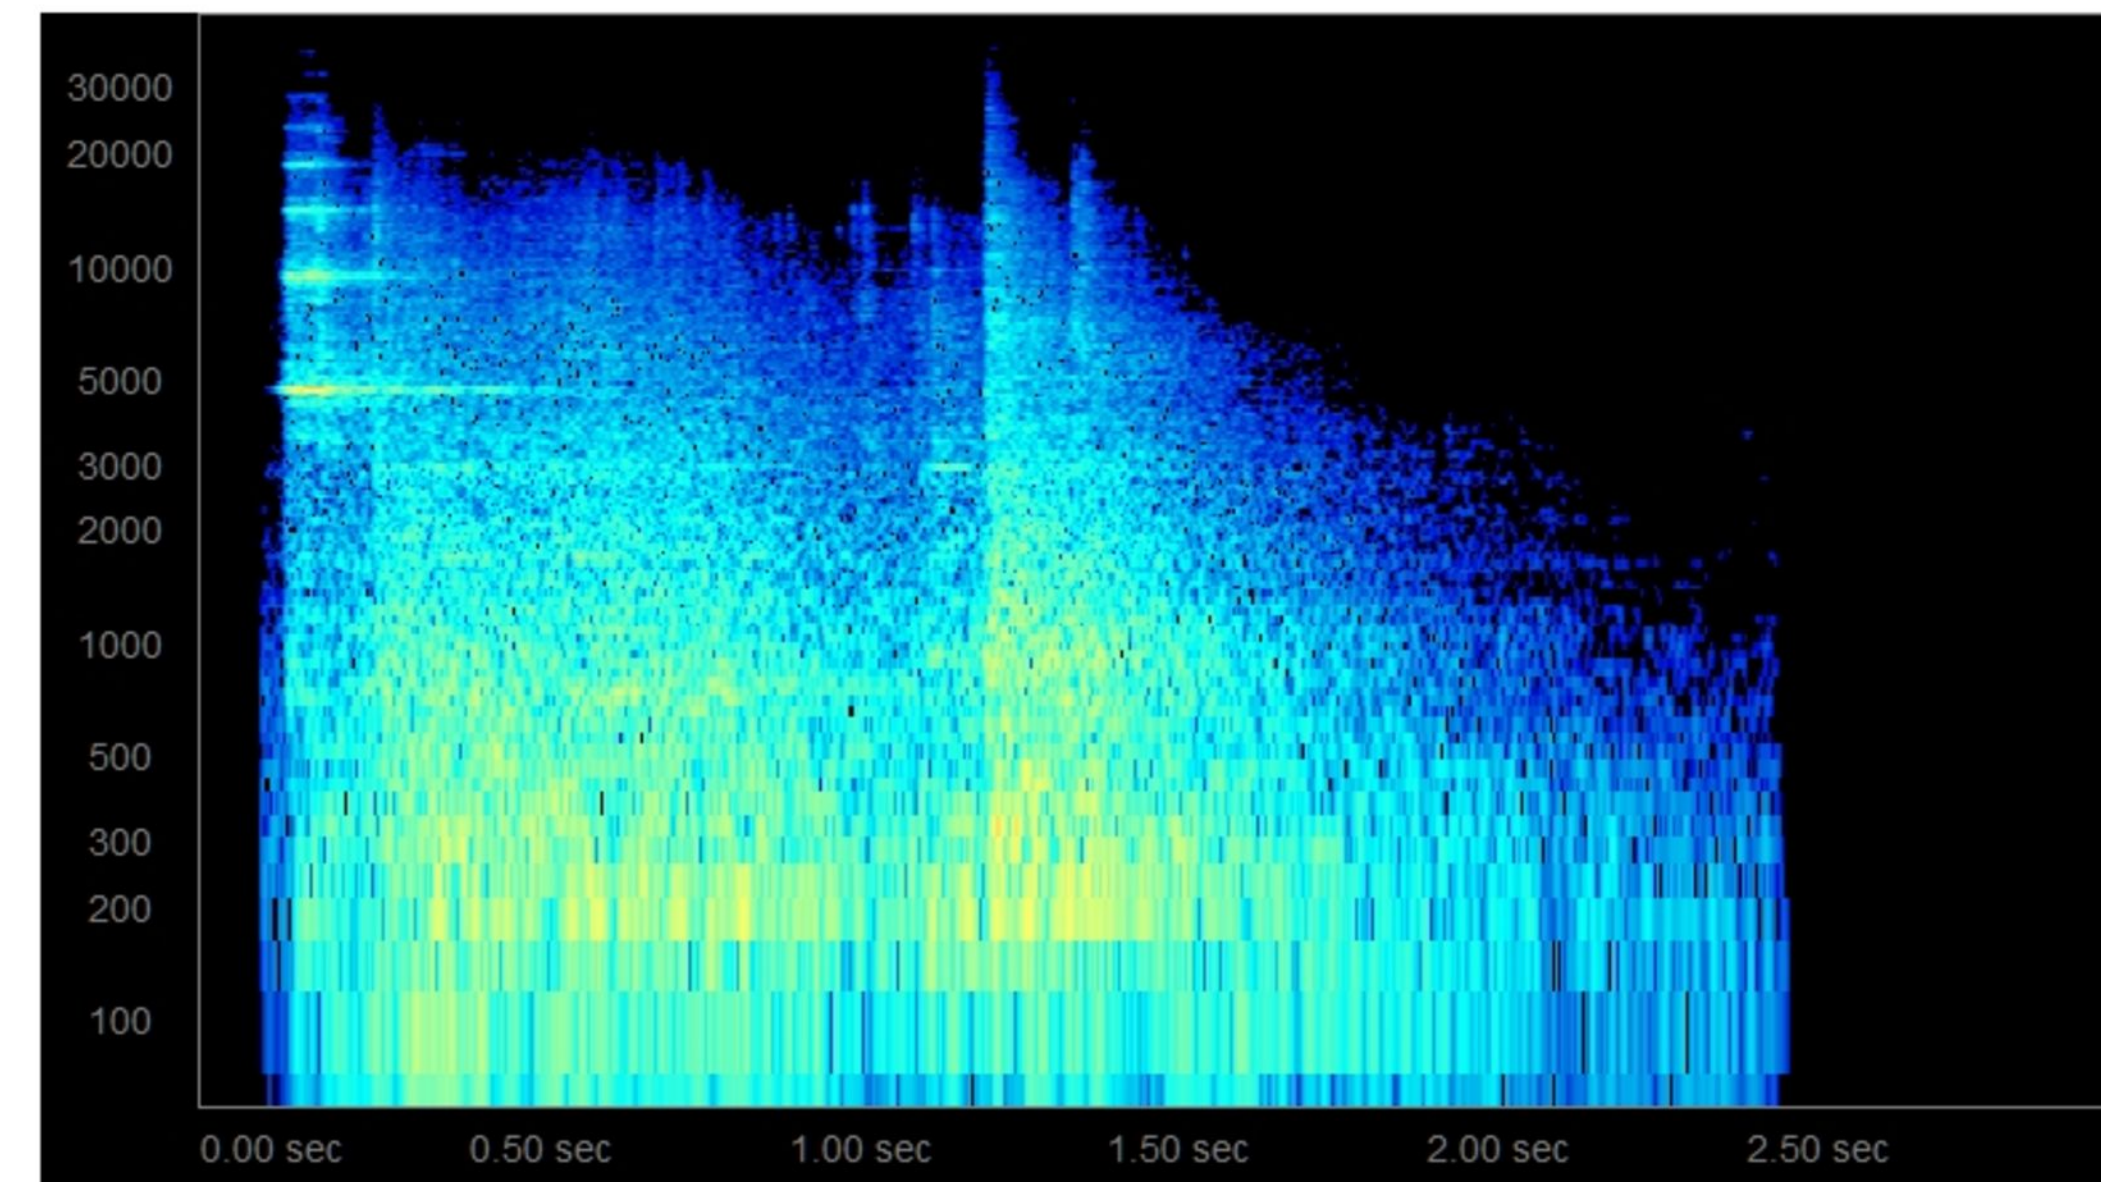

Frequency [Hz]

cage [sound of monkey swinging]

cage divider

cage lock open

monkey chair latch close

monkey chair latch open

monkey pole latch

moving food container

vacuum pump

VCR and TV turning on

water running in sink

time [s]