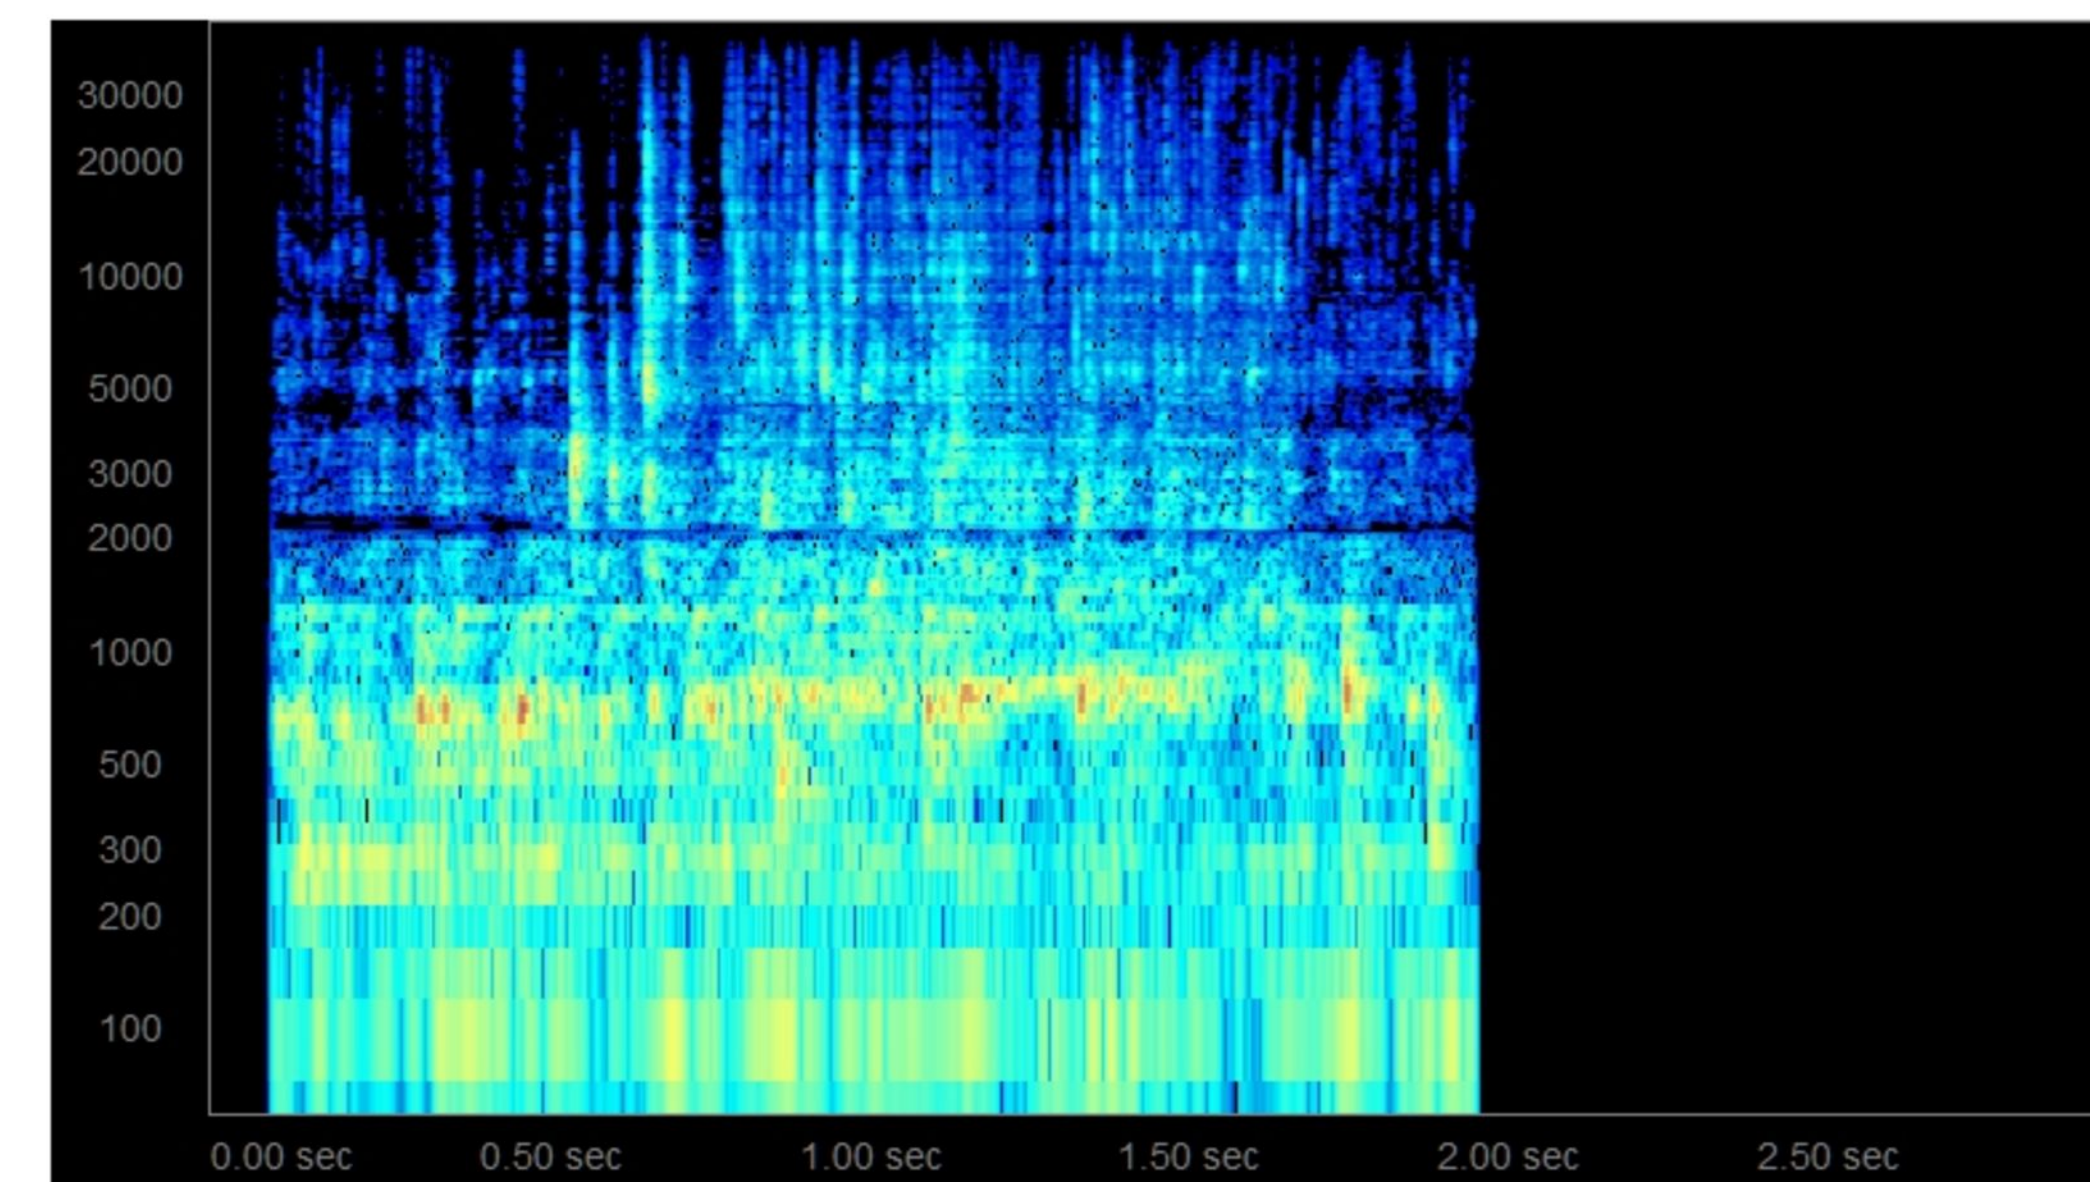

Frequency [Hz]

cage [sound of monkey swinging]

cage divider

cage lock open

monkey chair latch close

monkey chair latch open

monkey pole latch

moving food container

vacuum pump

VCR and TV turning on

water running in sink

time [s]