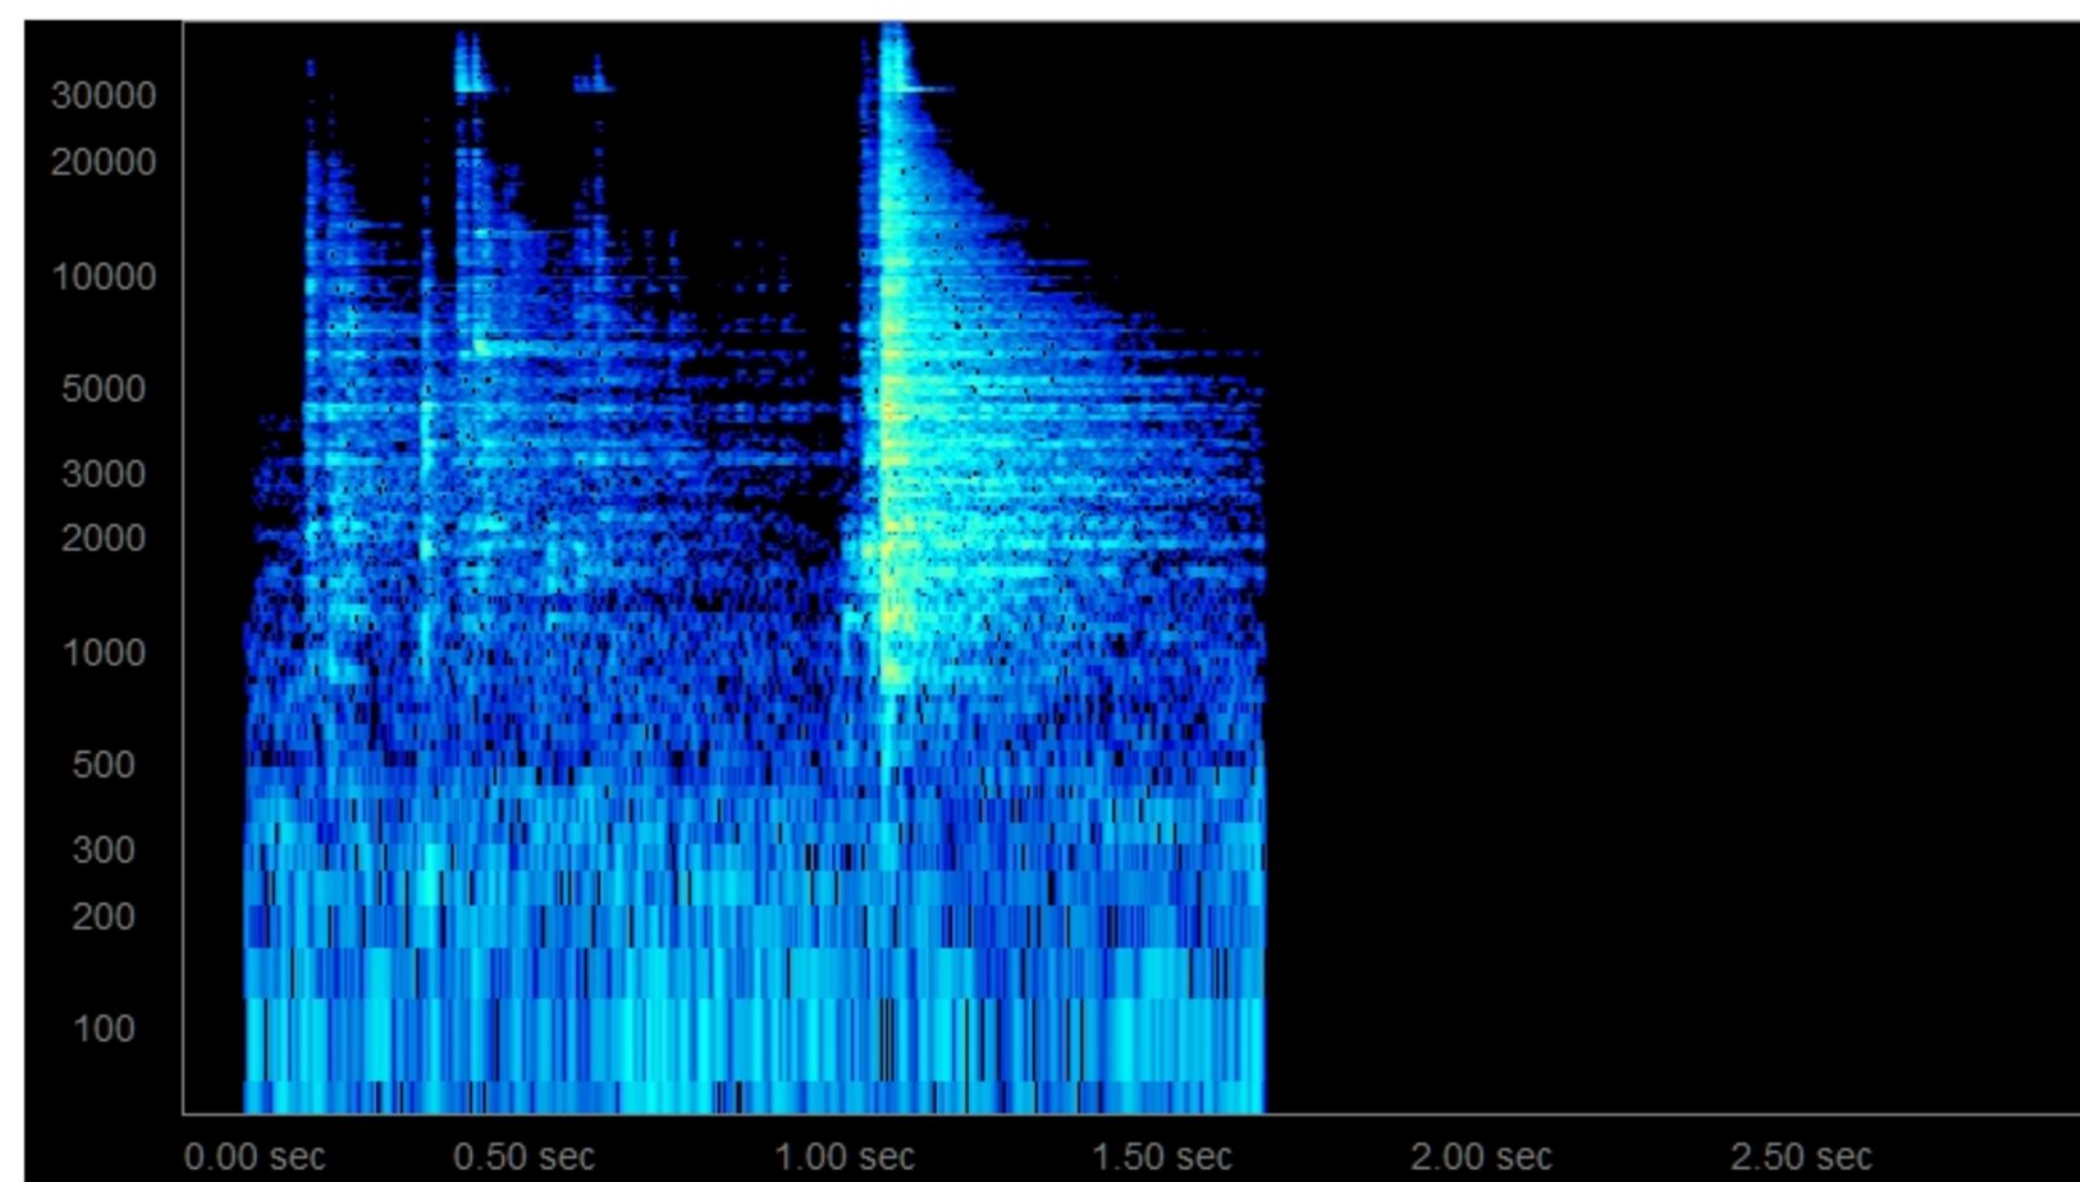

Frequency [Hz]

cage [sound of monkey swinging]

cage divider

cage lock open

monkey chair latch close

monkey chair latch open

monkey pole latch

moving food container

vacuum pump

VCR and TV turning on

water running in sink

time [s]