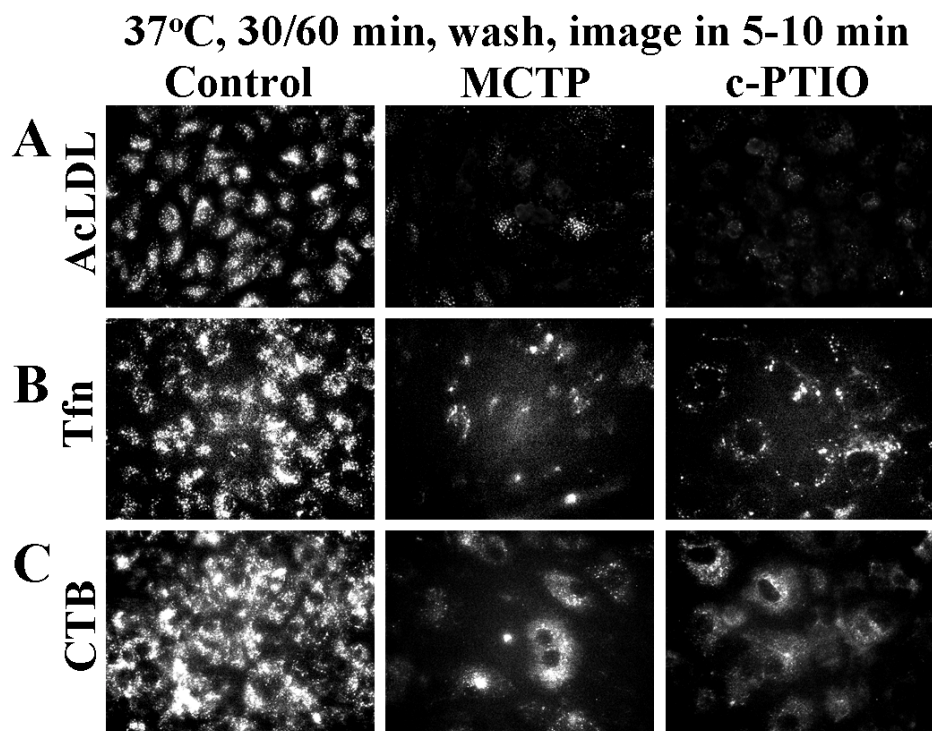

Suppl Figure 1

Suppl Figure 2

D Tfn (4°C, 30 min, wash, then 37°C, 30 min, image)

E Tfn (37°C, 90 min, wash, image)