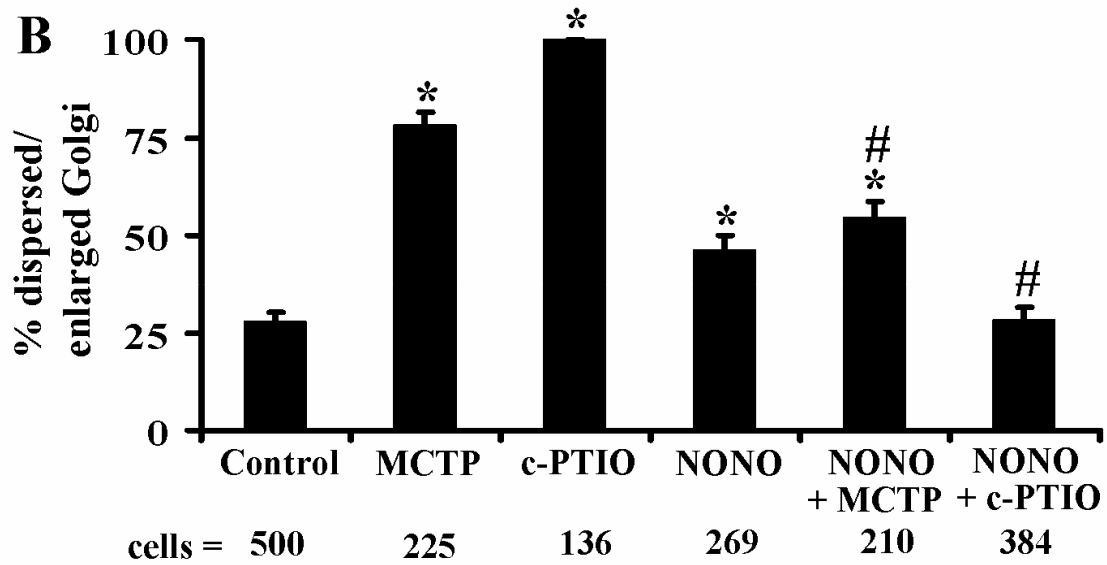

Suppl Figure 1

Suppl Figure 2

D Tfn (4°C, 30 min, wash, then 37°C, 30 min, image)

E Tfn (37°C, 90 min, wash, image)