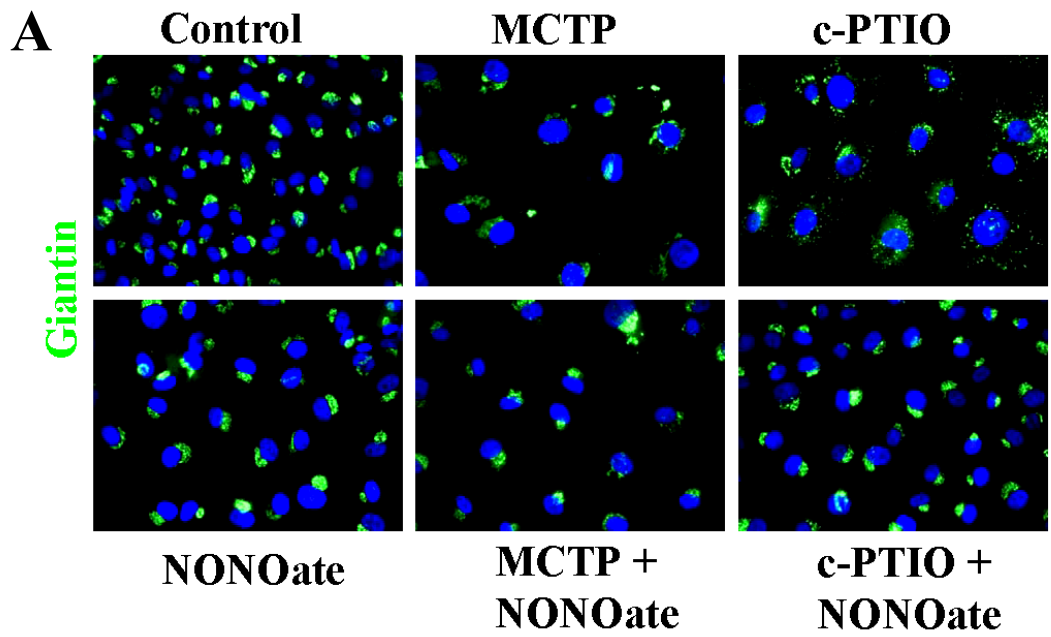

Suppl Figure 1

Suppl Figure 2

D Tfn (4°C, 30 min, wash, then 37°C, 30 min, image)

E Tfn (37°C, 90 min, wash, image)