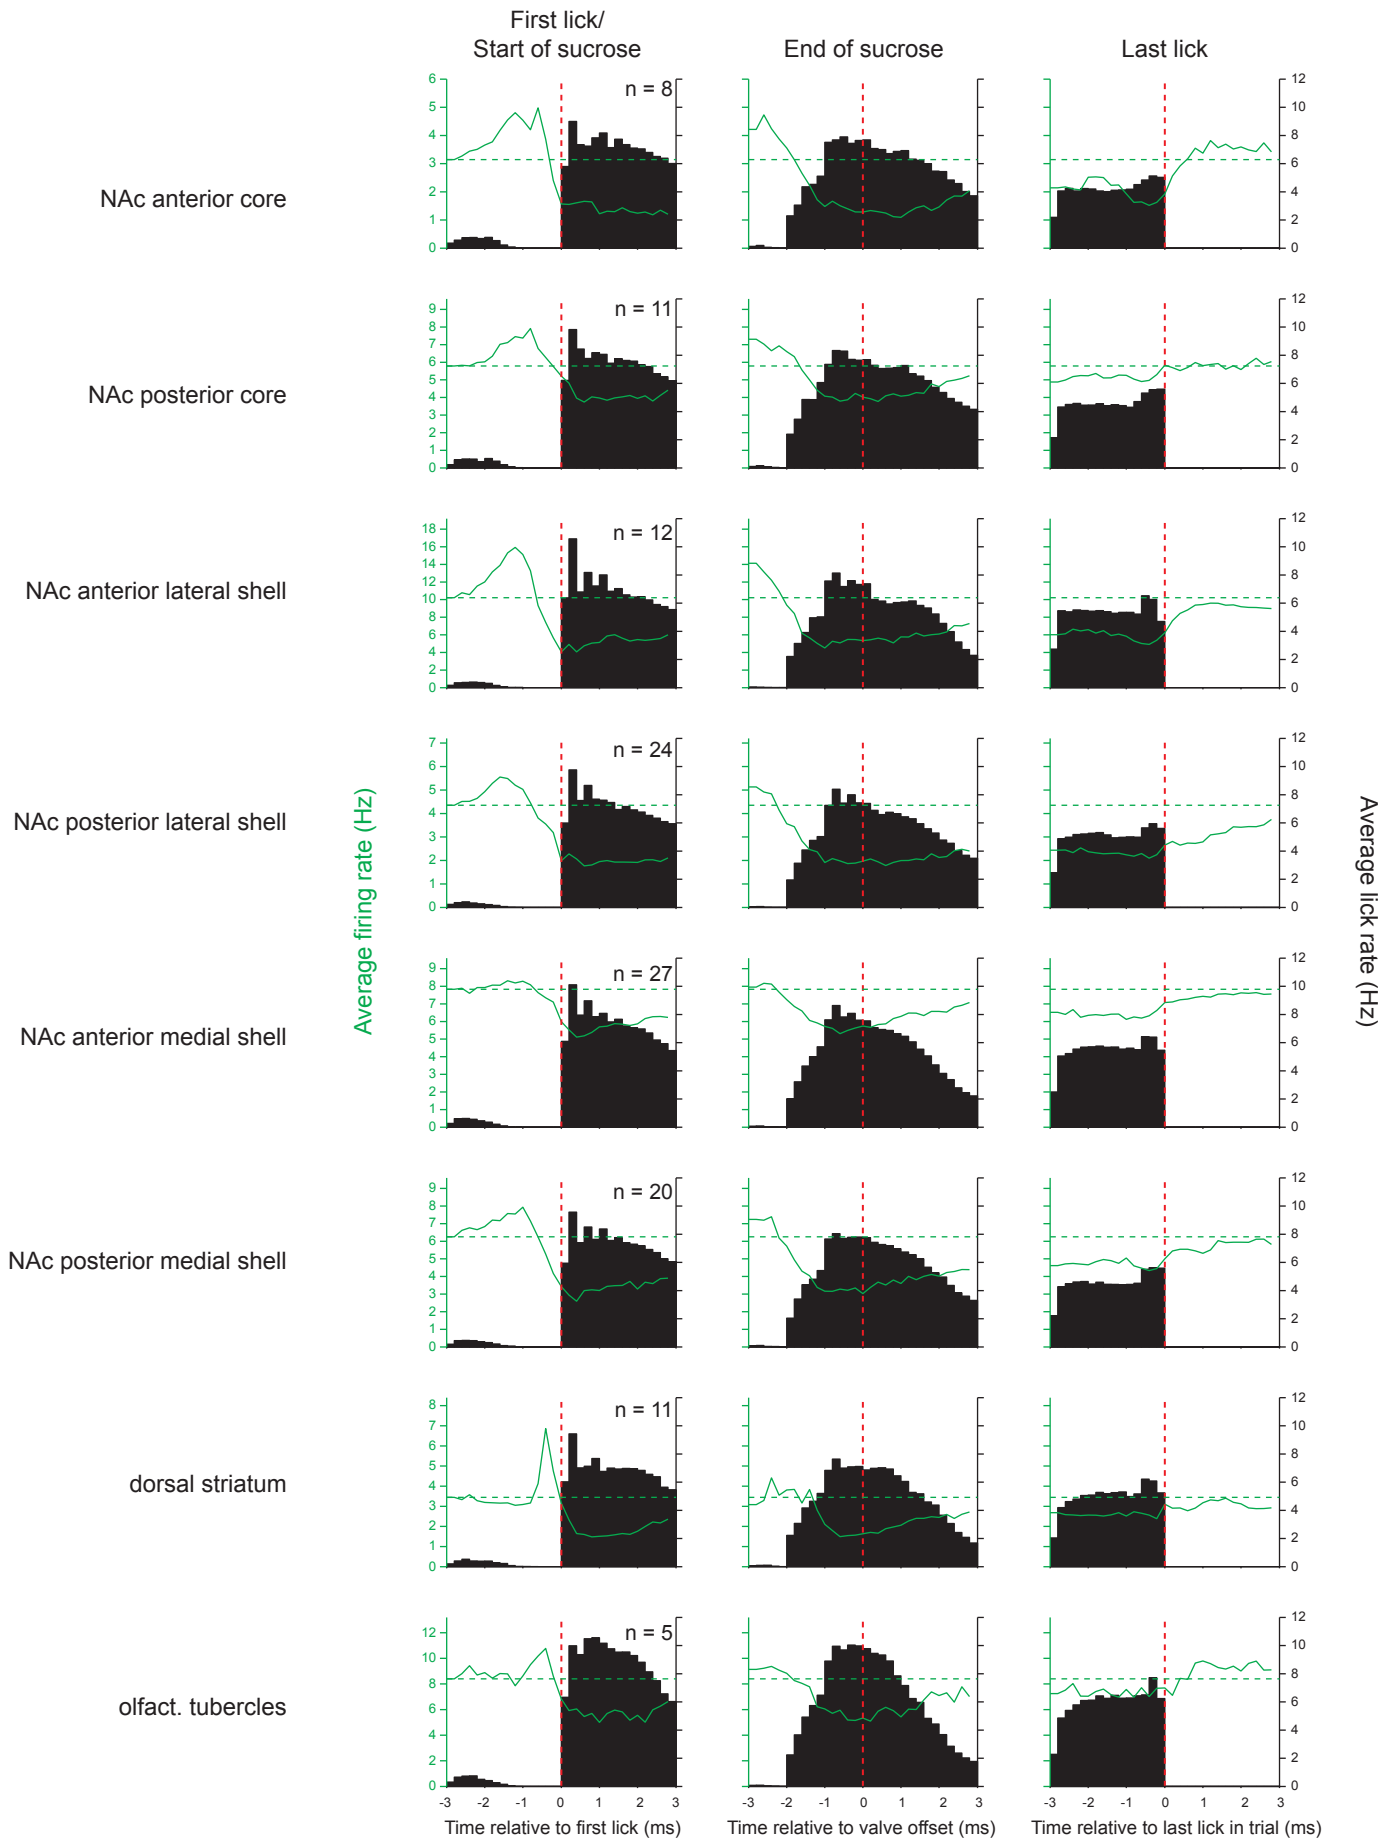

Supplemental figure S1

Supplemental figure S2

Supplemental figure S3

Supplemental figure S4

Supplemental figure S5

Supplemental figure S6

Time per epoch: 6 s