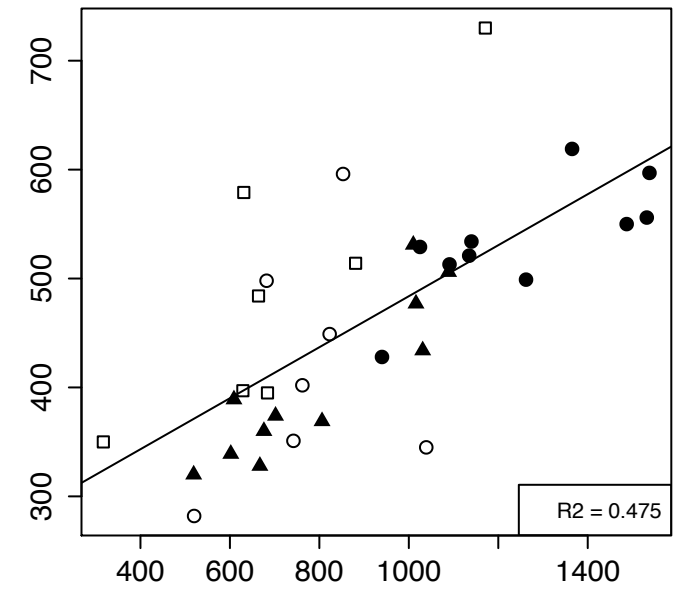

REM

NREM

WAKE

(a)

(b)

(c)

(d)

(e)

(f)

(g)

(h)

(i)

● AJ ▲ C57 ○ DBA □ PWD

Fraction of Time

Number of Bouts

Average Duration

Number of Bouts

Spike Size

Average Slab Size