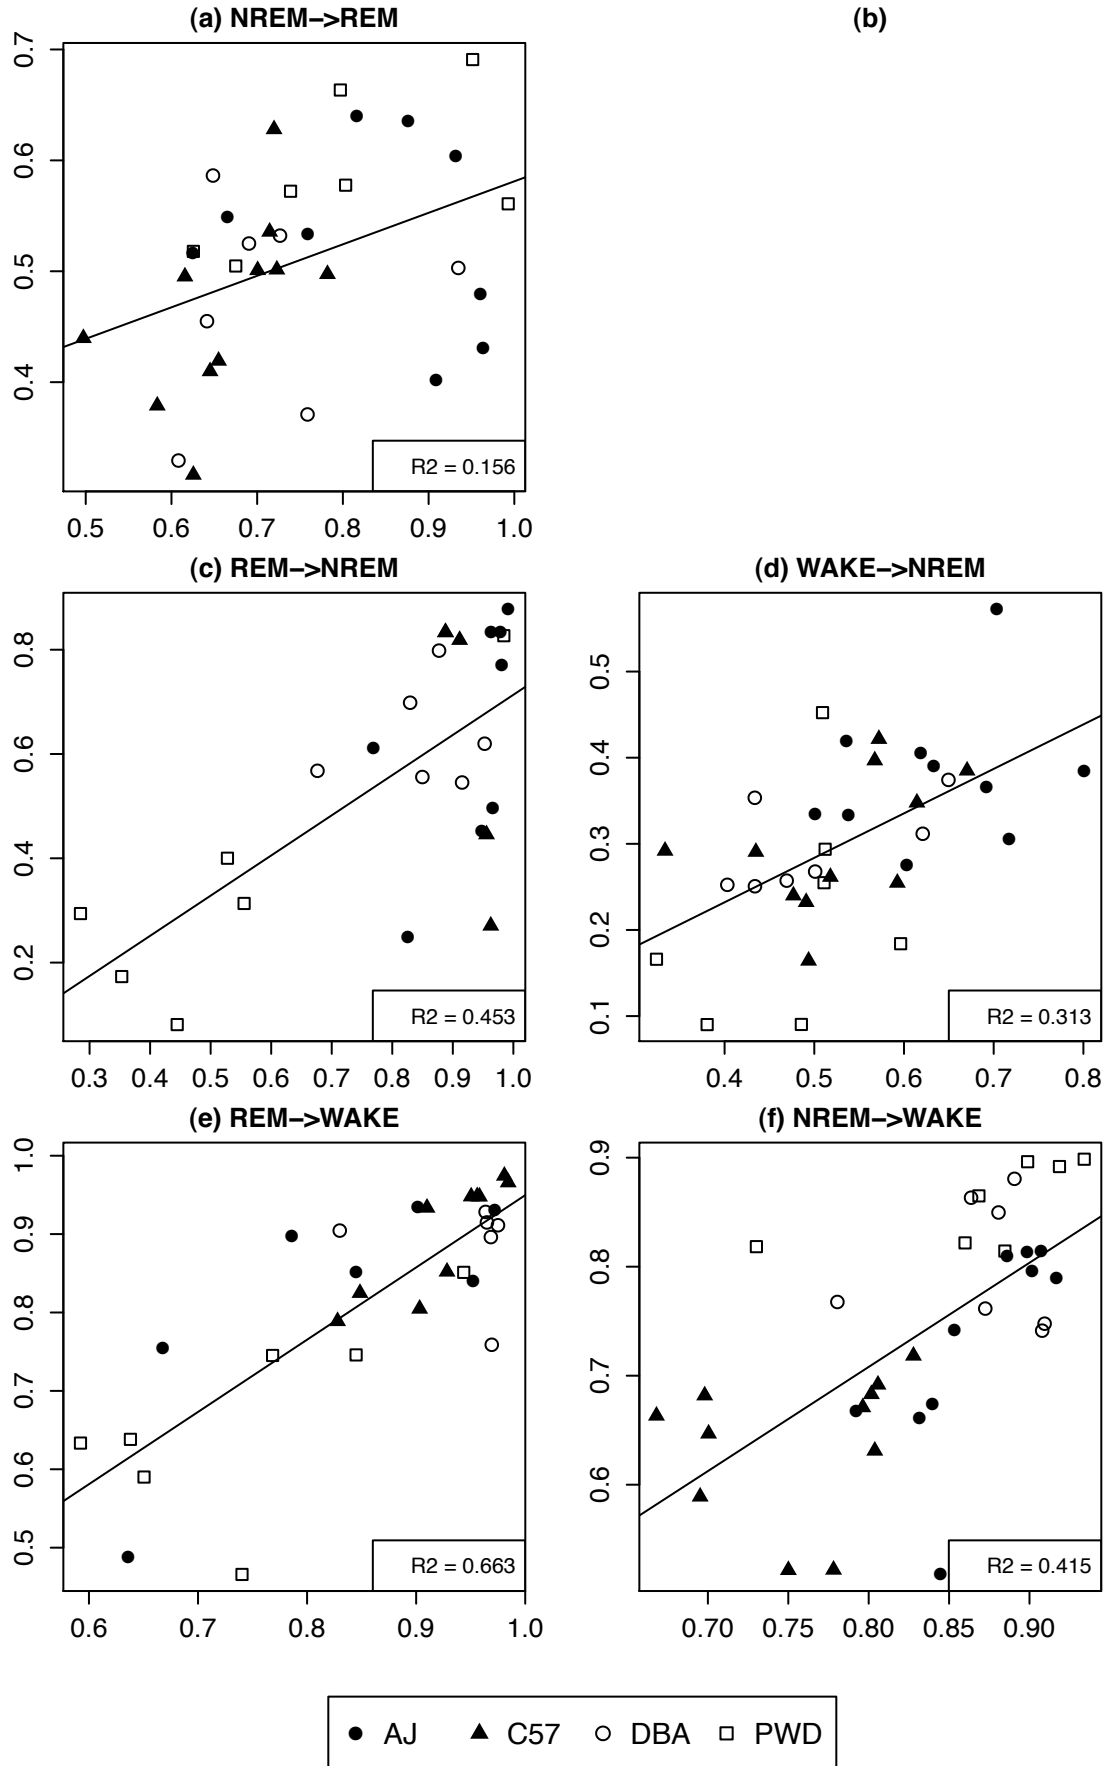

Aggregate Distribution of Heights

Distribution of Heights Decomposed by Sex

(a) Gamma QQ Plot: C57, M2, NREM→REM

(b) Zoomed Gamma QQ Plot: C57, M2, NREM→REM

(c)

(d)

(e) Gamma QQ Plot: C57, M2, REM→NREM

(f) Zoomed Gamma QQ Plot: C57, M2, REM→NREM

(f)

(g)

(h)

(i)

● AJ ▲ C57 ○ DBA □ PWD

Fraction of Time

Number of Bouts

Average Duration

Number of Bouts

Spike Size

Average Slab Size