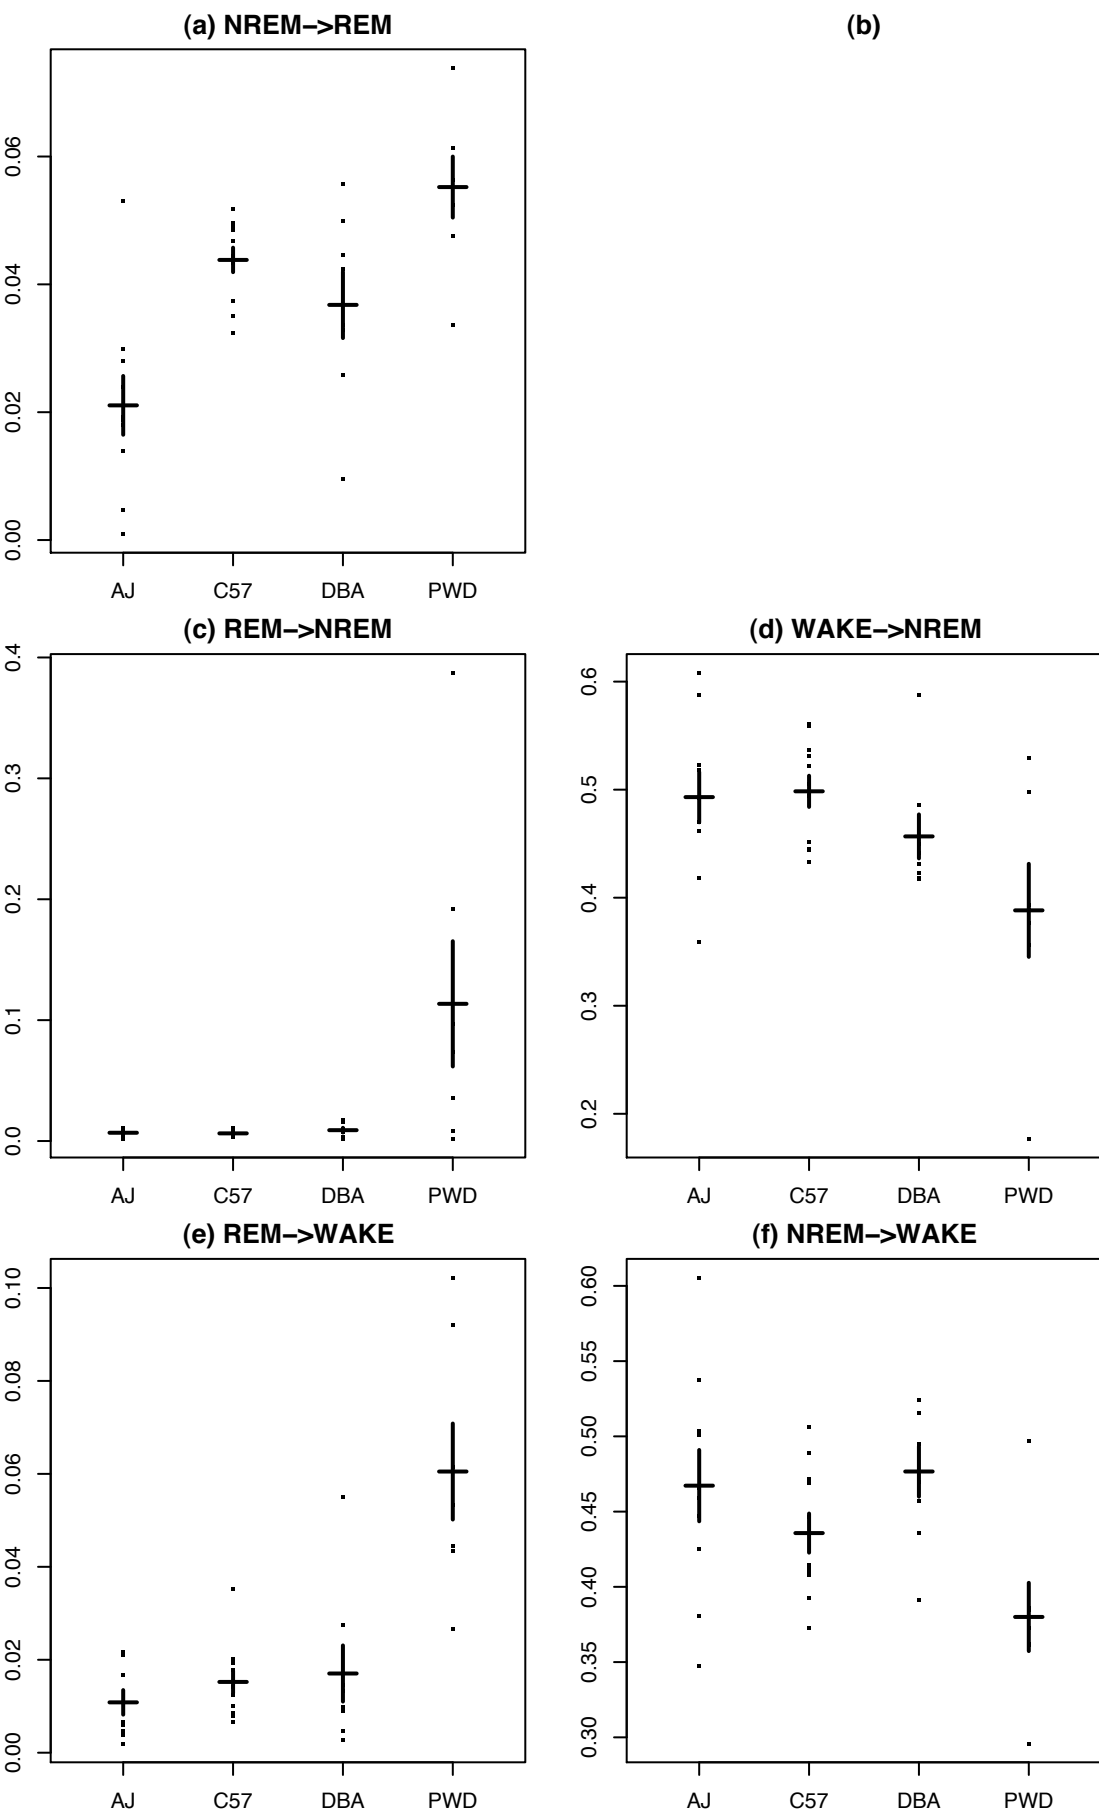

Fraction of Time