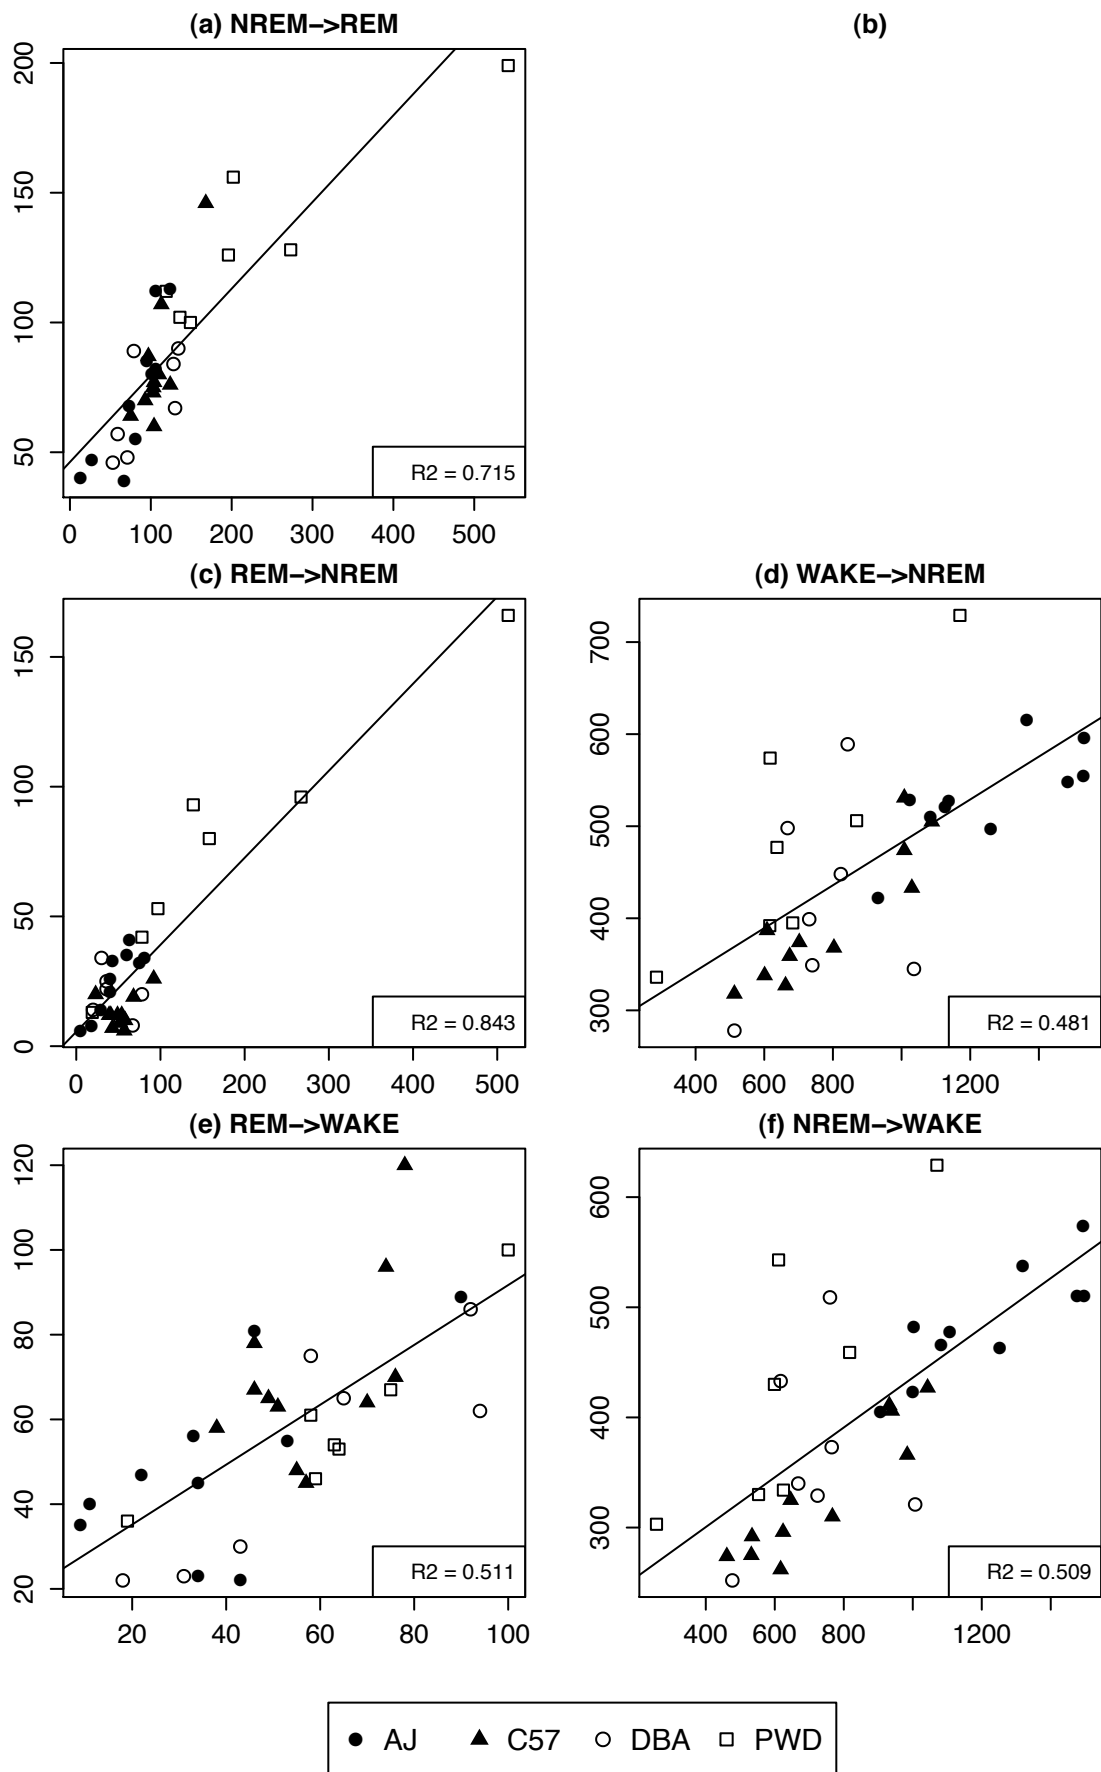

Aggregate Distribution of Heights

Distribution of Heights Decomposed by Sex

(a) Gamma QQ Plot: C57, M2, NREM→REM

(b) Zoomed Gamma QQ Plot: C57, M2, NREM→REM

(c)

(d)

(e) Gamma QQ Plot: C57, M2, REM→NREM

(f) Zoomed Gamma QQ Plot: C57, M2, REM→NREM

(f)

(g)

(h)

(i)

● AJ ▲ C57 ○ DBA □ PWD

Fraction of Time

Number of Bouts

Average Duration

Number of Bouts

Spike Size

Average Slab Size