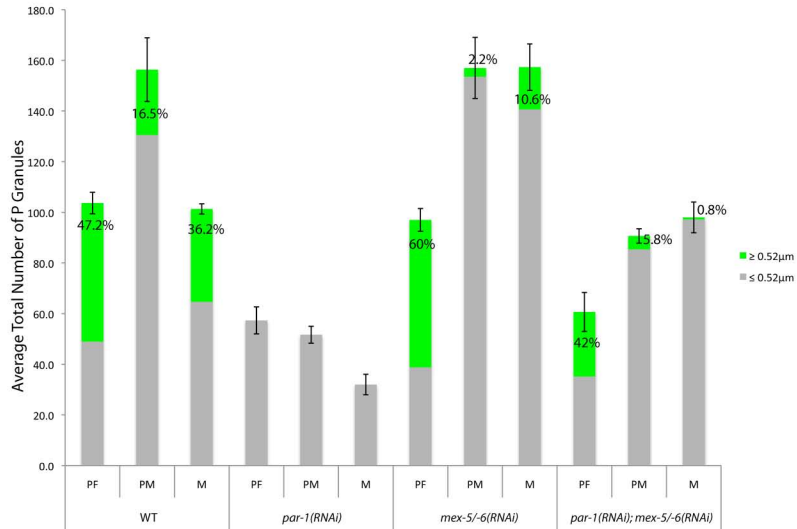

A

B

Control Cross:

*pptr-1* cross:

↓ Self