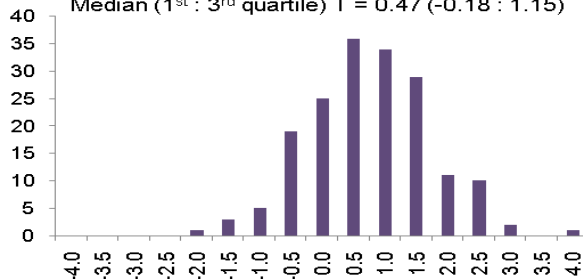

LALES Latinos

Mean (s.d.) T = 0.5

Median (1st : 3rd quartile) T = 0.47 (-0.18 : 1.15)

Los Angeles Latinos

Mean (s.d.) T = 0.33 (1.00)

Median (1st : 3rd quartile) T = 0.24 (-0.42 : 0.99)

Europeans

Mean (s.d.) T = 0.02 (0.99)

Median (1st : 3rd quartile) T = -0.20 (-0.63 : 0.48)

Asians

Mean (s.d.) T = 0.02 (1.01)

Median (1st : 3rd quartile) T = -0.06 (-0.58 : 0.63)

African Americans

Mean (s.d.) T = 0.25 (0.99)

Median (1st : 3rd quartile) T = 0.29 (-0.47 : 0.86)