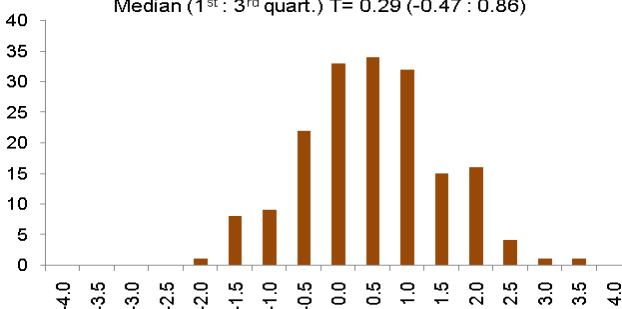

Median (1st : 3rd quartile) T = -0.20 (-0.63 : 0.48)

Asians

Mean (s.d.) T = 0.02 (1.01)

Median (1st : 3rd quartile) T = -0.06 (-0.58 : 0.63)

African Americans

Mean (s.d.) T = 0.25 (0.99)

Median (1st : 3rd quartile) T = 0.29 (-0.47 : 0.86)

Native Americans

Mean (s.d.) T = 0.2 (1.25)

Median (1st : 3rd quartile) T = -1.9 (-0.61 : 0.74)