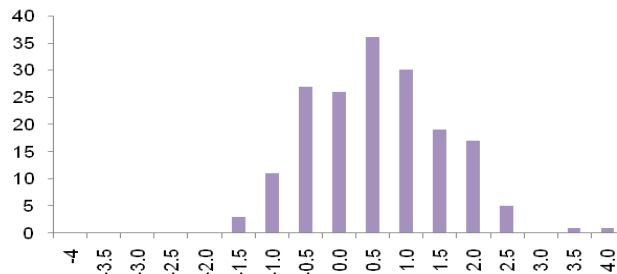

LALES Latinos

Mean (s.d.) T = 0.5

Median (1st : 3rd quartile) T = 0.47 (-0.18 : 1.15)

Los Angeles Latinos

Mean (s.d.) T = 0.33 (1.00)

Median (1st : 3rd quartile) T = 0.24 (-0.42 : 0.99)

Europeans

Mean (s.d.) T = 0.02 (0.99)

Median (1st : 3rd quartile) T = -0.20 (-0.63 : 0.48)

Asians

Mean (s.d.) T = 0.02 (1.01)

Median (1st : 3rd quartile) T = -0.06 (-0.58 : 0.63)

African Americans

Mean (s.d.) T = 0.25 (0.99)

Median (1st : 3rd quartile) T = 0.29 (-0.47 : 0.86)