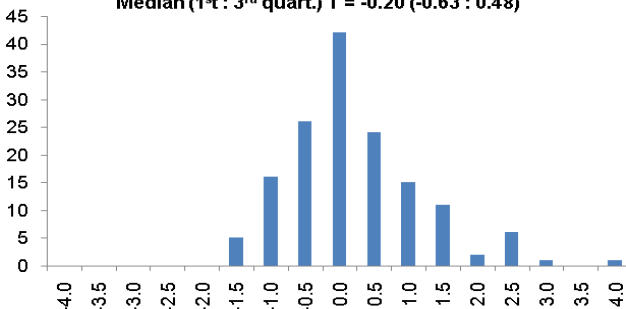

LALES Latinos

Mean (s.d.) T = 0.5

Median (1st : 3rd quartile) T = 0.47 (-0.18 : 1.15)

Los Angeles Latinos

Mean (s.d.) T = 0.33 (1.00)

Median (1st : 3rd quartile) T = 0.24 (-0.42 : 0.99)

Europeans

Mean (s.d.) T = 0.02 (0.99)

Median (1st : 3rd quartile) T = -0.20 (-0.63 : 0.48)

Asians

Mean (s.d.) T = 0.02 (1.01)

Median (1st : 3rd quartile) T = -0.06 (-0.58 : 0.63)

African Americans

Mean (s.d.) T = 0.25 (0.99)

Median (1st : 3rd quartile) T = 0.29 (-0.47 : 0.86)