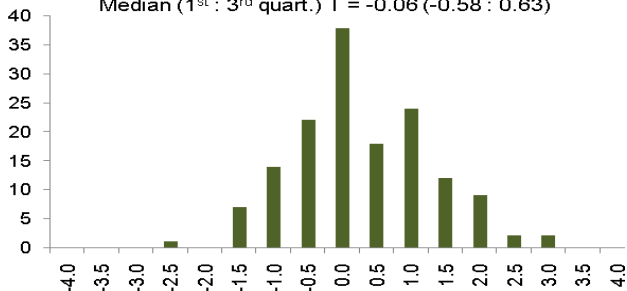

LALES Latinos

Mean (s.d.) T = 0.5

Median (1st : 3rd quartile) T = 0.47 (-0.18 : 1.15)

Los Angeles Latinos

Mean (s.d.) T = 0.33 (1.00)

Median (1st : 3rd quartile) T = 0.24 (-0.42 : 0.99)

Europeans

Mean (s.d.) T = 0.02 (0.99)

Median (1st : 3rd quartile) T = -0.20 (-0.63 : 0.48)

Asians

Mean (s.d.) T = 0.02 (1.01)

Median (1st : 3rd quartile) T = -0.06 (-0.58 : 0.63)

African Americans

Mean (s.d.) T = 0.25 (0.99)

Median (1st : 3rd quartile) T = 0.29 (-0.47 : 0.86)