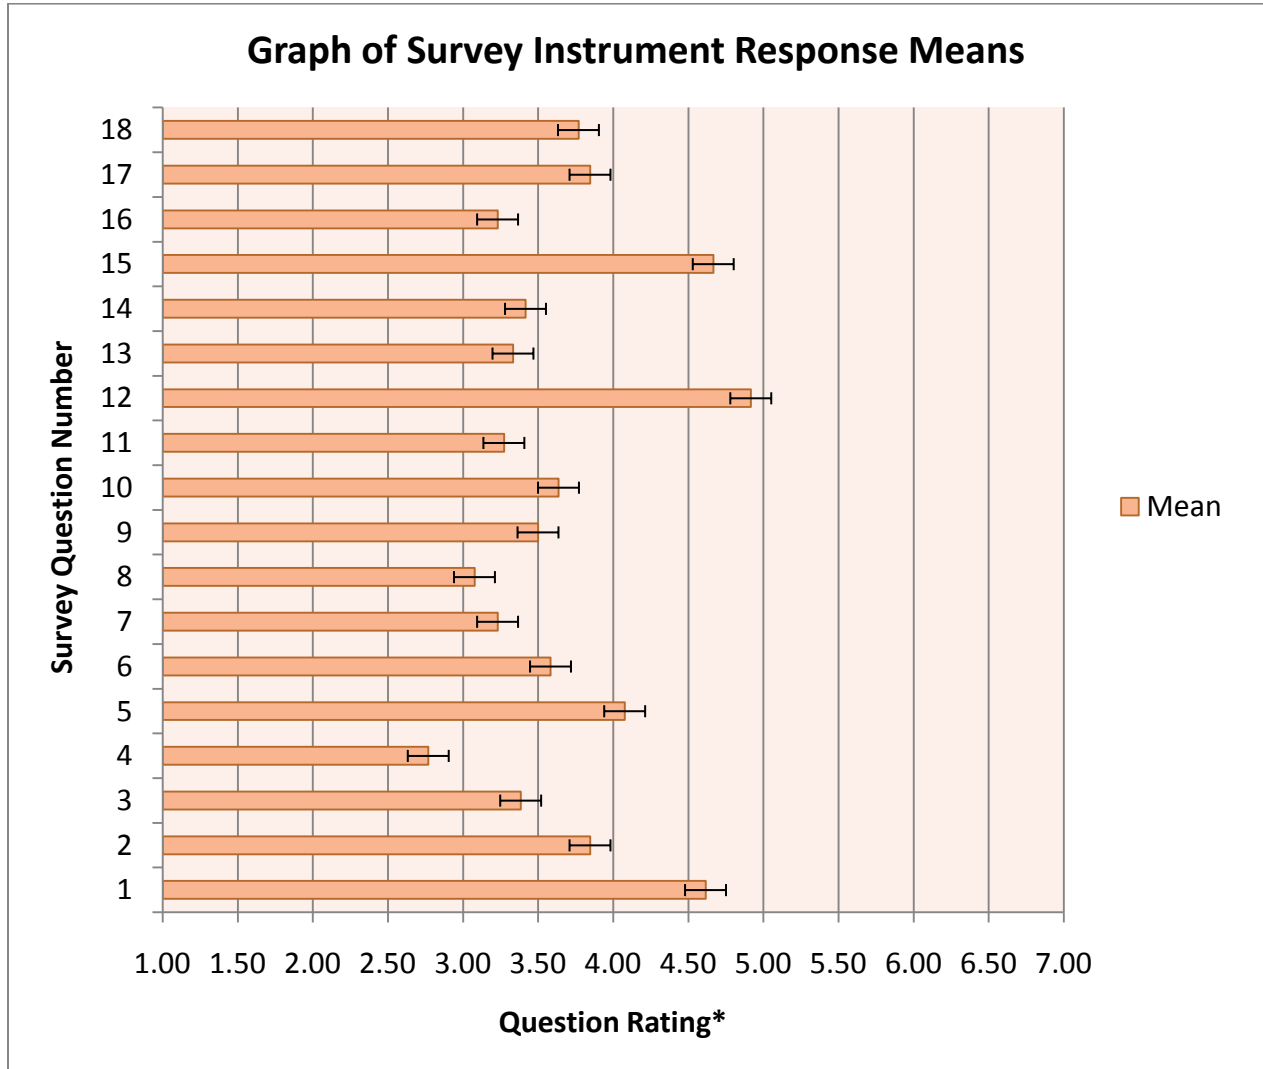

Multimedia Appendix 2

*Participants rated questions on a Likert scale of 1 – 7, with a rating of 1 corresponding with “Strongly Agree” and a rating of 7 corresponding with “Strongly Disagree.”