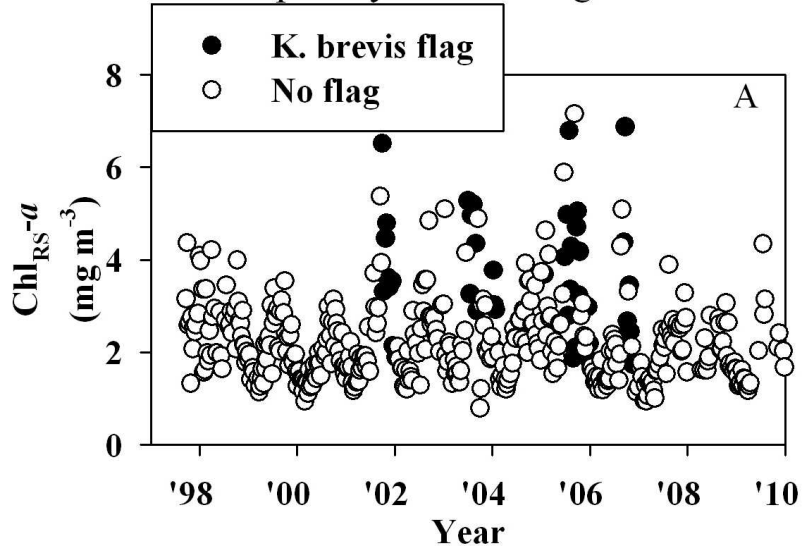

Tampa Bay Coastal Segment 22

100x144mm (300 x 300 DPI)