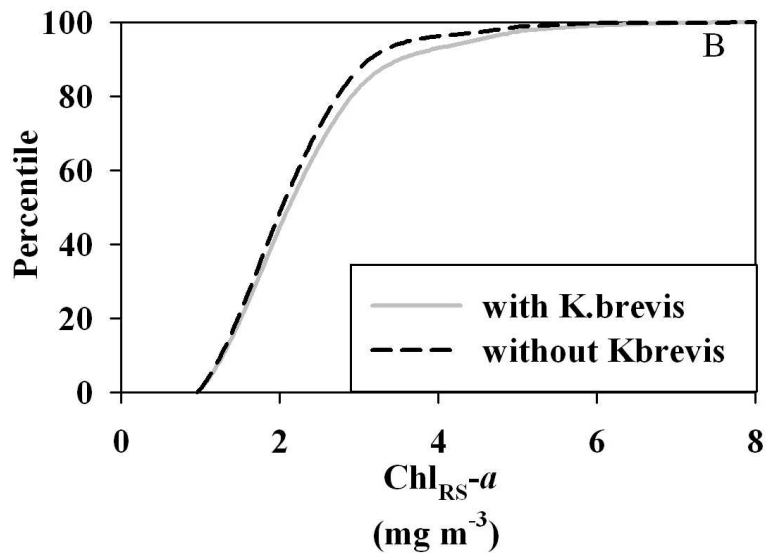

Tampa Bay Coastal Segment 22

100x144mm (300 x 300 DPI)