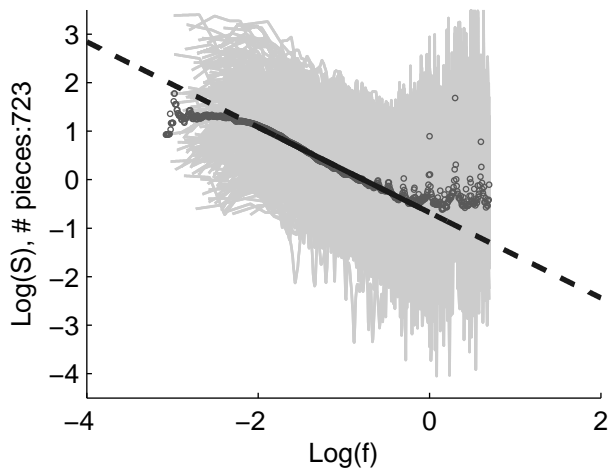

μ original: 0.645

Shuffled spectra

μ shuffled: 0.142

Original > Shuffled: $p < 0.000$

Genre: quartet

Original spectra

μ original: 0.862

Shuffled spectra

μ shuffled: 0.011

Original > Shuffled: $p < 0.000$

Genre:ragtime

Original spectra

μ original: 0.498

Shuffled spectra

μ shuffled: -0.015

Original > Shuffled: $p < 0.000$