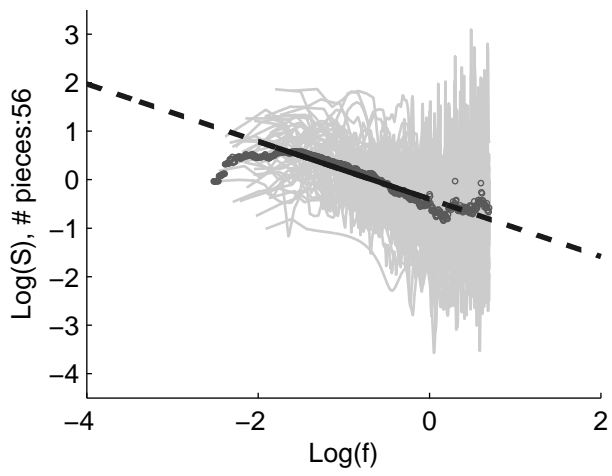

Genre: motet

Original spectra

μ original: 0.491

Shuffled spectra

μ shuffled: 0.042

Original > Shuffled: $p < 0.008$

Genre:prelude

Original spectra

μ original: 0.645

Shuffled spectra

μ shuffled: 0.142

Original > Shuffled: $p < 0.000$

Genre: quartet

Original spectra

μ original: 0.862

Shuffled spectra