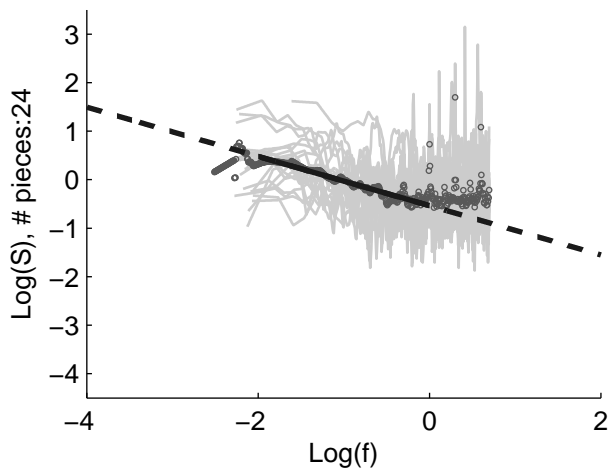

Original > Shuffled: $p < 0.000$

Genre:etude

Original spectra

μ original: 0.898

Shuffled spectra

μ shuffled: 0.107

Original > Shuffled: $p < 0.000$

Genre:fugue

Original spectra

μ original: 0.764

Shuffled spectra

μ shuffled: 0.017

Original > Shuffled: $p < 0.000$

Genre:madrigal

Original spectra

μ original: 0.501

Shuffled spectra

μ shuffled: -0.028

Original > Shuffled: $p < 0.000$

Genre:mazurka
Original spectra

μ original: 0.589

Shuffled spectra

μ shuffled: -0.007

Original > Shuffled: $p < 0.000$