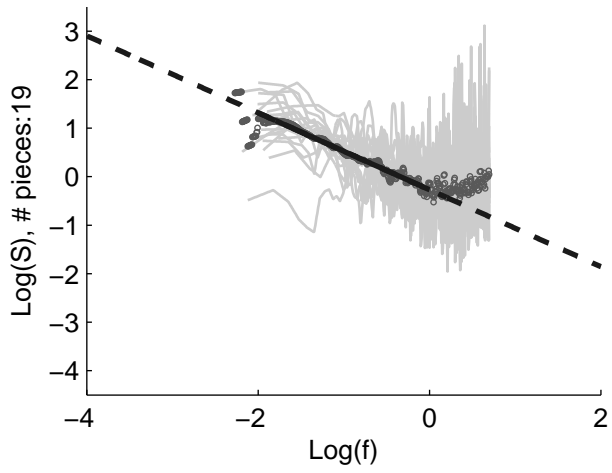

Genre:ballad
Original spectra

μ original: 1.190

Shuffled spectra

μ shuffled: -0.002

Original > Shuffled: $p < 0.250$

Genre:chorale

Original spectra

μ original: 0.284

Shuffled spectra

μ shuffled: 0.115

Original > Shuffled: $p < 0.027$

Genre:contrafacta

Original spectra

μ original: 0.495

Shuffled spectra

μ shuffled: -0.023

Original > Shuffled: $p < 0.000$

Genre:etude

Original spectra

μ original: 0.898

Shuffled spectra

μ shuffled: 0.107

Original > Shuffled: $p < 0.000$

Genre:fugue