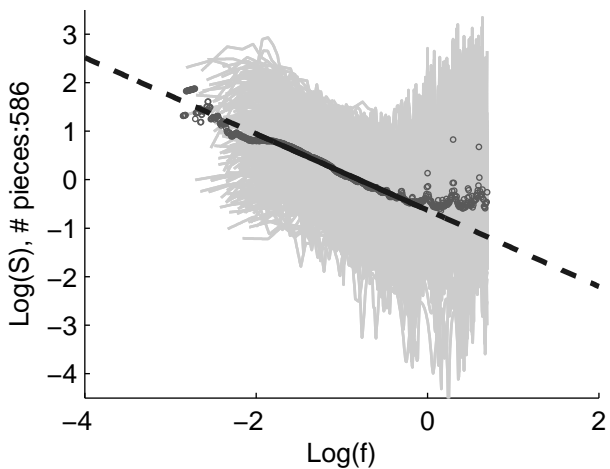

Genre:scherzo

Original spectra

μ original: 0.820

Shuffled spectra

μ shuffled: -0.054

Original > Shuffled: $p < 0.001$

Genre:sonata

Original spectra

μ original: 0.770

Shuffled spectra

μ shuffled: 0.049

Original > Shuffled: $p < 0.000$

Genre:sonatina

Original spectra

μ original: 0.770

Shuffled spectra