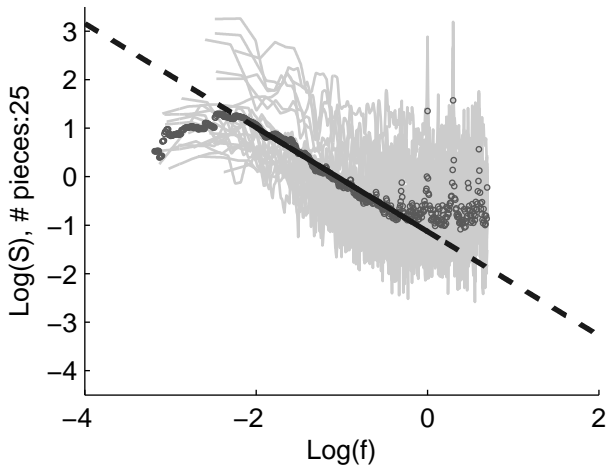

Genre:scherzo

Original spectra

μ original: 0.820

Shuffled spectra

μ shuffled: -0.054

Original > Shuffled: $p < 0.001$

Genre:sonata

Original spectra

μ original: 0.770

Shuffled spectra

μ shuffled: 0.049

Original > Shuffled: $p < 0.000$

Genre:sonatina

Original spectra

μ original: 0.770

Shuffled spectra

μ shuffled: -0.023

Original > Shuffled: $p < 0.000$

Genre:symphony

Original spectra

μ original: 1.025

Shuffled spectra

μ shuffled: -0.002

Original > Shuffled: $p < 0.000$