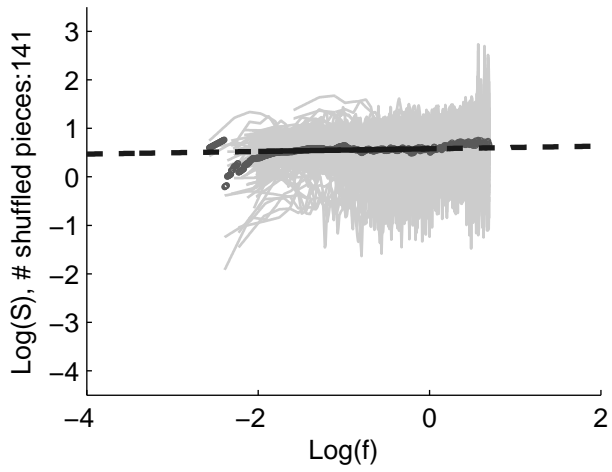

μ shuffled: 0.011

Original > Shuffled: $p < 0.000$

Genre:ragtime

Original spectra

μ original: 0.498

Shuffled spectra

μ shuffled: -0.015

Original > Shuffled: $p < 0.000$

Genre:scherzo

Original spectra

μ original: 0.820

Shuffled spectra

μ shuffled: -0.054

Original > Shuffled: $p < 0.001$

Genre:sonata

Original spectra