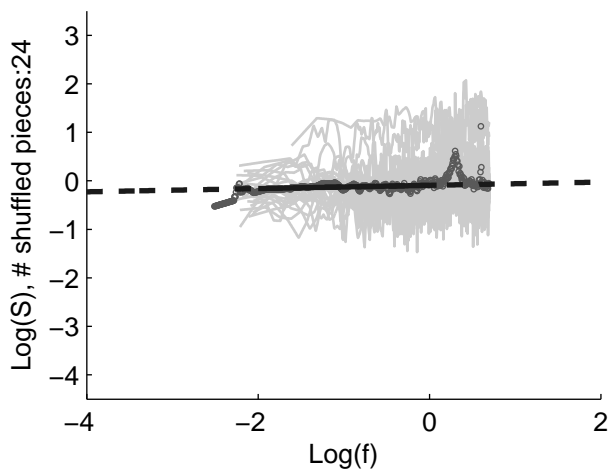

Shuffled spectra