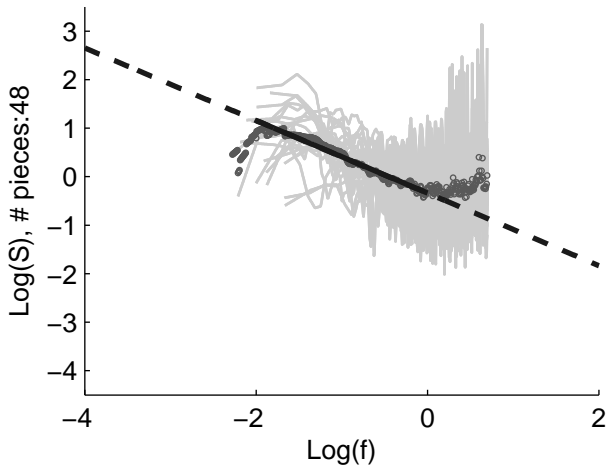

Genre:scherzo

Original spectra

μ original: 0.820

Shuffled spectra

μ shuffled: -0.054

Original > Shuffled: $p < 0.001$

Genre:sonata

Original spectra

μ original: 0.770

Shuffled spectra

μ shuffled: 0.049

Original > Shuffled: $p < 0.000$

Genre:sonatina

Original spectra

μ original: 0.770

Shuffled spectra

μ shuffled: -0.023

Original > Shuffled: $p < 0.000$

Genre:symphony

Original spectra

μ original: 1.025

Shuffled spectra

μ shuffled: -0.002

Original > Shuffled: $p < 0.000$