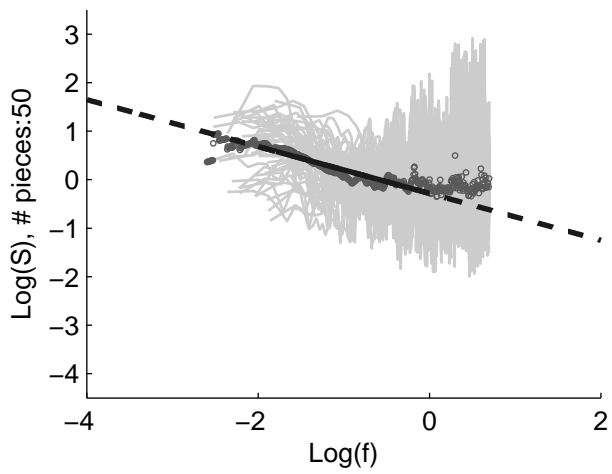

Shuffled spectra

μ shuffled: -0.028

Original > Shuffled: $p < 0.000$

Genre:mazurka
Original spectra

μ original: 0.589

Shuffled spectra

μ shuffled: -0.007

Original > Shuffled: $p < 0.000$

Genre: motet

Original spectra

μ original: 0.491

Shuffled spectra

μ shuffled: 0.042

Original > Shuffled: $p < 0.008$

Genre:prelude

Original spectra