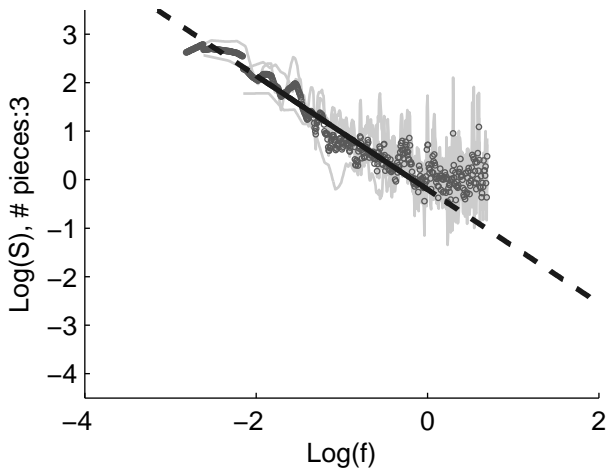

Genre:ballad
Original spectra

μ original: 1.190

Shuffled spectra

μ shuffled: -0.002

Original > Shuffled: $p < 0.250$

Genre:chorale

Original spectra

μ original: 0.284

Shuffled spectra

μ shuffled: 0.115

Original > Shuffled: $p < 0.027$

Genre:contrafacta

Original spectra

μ original: 0.495

Shuffled spectra

μ shuffled: -0.023