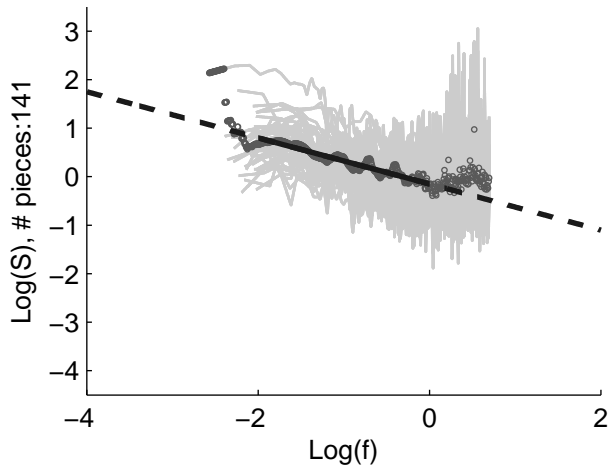

μ original: 0.645

Shuffled spectra

μ shuffled: 0.142

Original > Shuffled: $p < 0.000$

Genre: quartet

Original spectra

μ original: 0.862

Shuffled spectra

μ shuffled: 0.011

Original > Shuffled: $p < 0.000$

Genre:ragtime

Original spectra

μ original: 0.498

Shuffled spectra

μ shuffled: -0.015

Original > Shuffled: $p < 0.000$