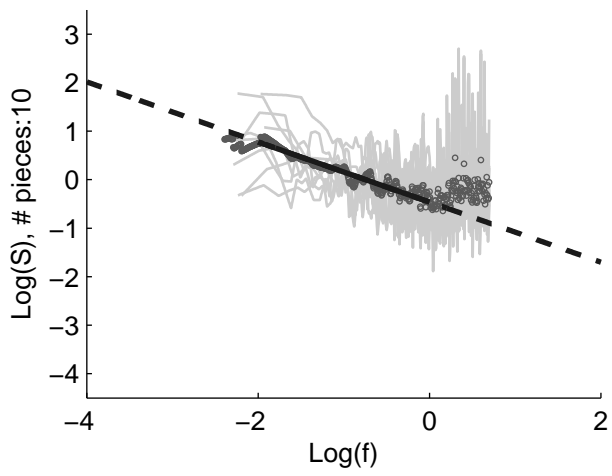

μ shuffled: -0.023

Original > Shuffled: $p < 0.000$

Genre:symphony

Original spectra

μ original: 1.025

Shuffled spectra

μ shuffled: -0.002

Original > Shuffled: $p < 0.000$

Genre:waltz

Original spectra

μ original: 0.682

Shuffled spectra

μ shuffled: -0.006

Original > Shuffled: $p < 0.004$