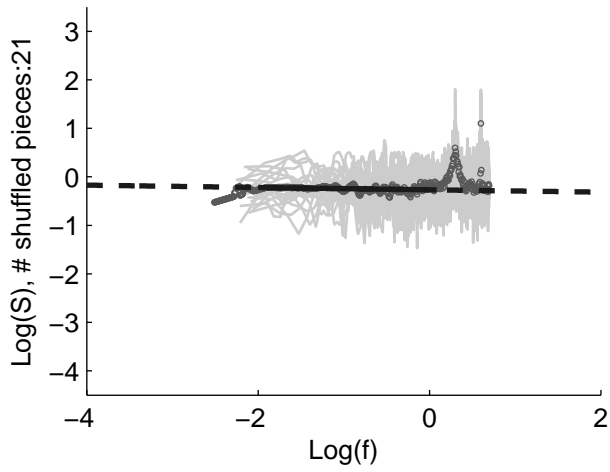

Shuffled spectra

μ shuffled: 0.115

Original > Shuffled: $p < 0.027$

Genre:contrafacta

Original spectra

μ original: 0.495

Shuffled spectra

μ shuffled: -0.023

Original > Shuffled: $p < 0.000$

Genre:etude

Original spectra

μ original: 0.898

Shuffled spectra

μ shuffled: 0.107

Original > Shuffled: $p < 0.000$

Genre:fugue