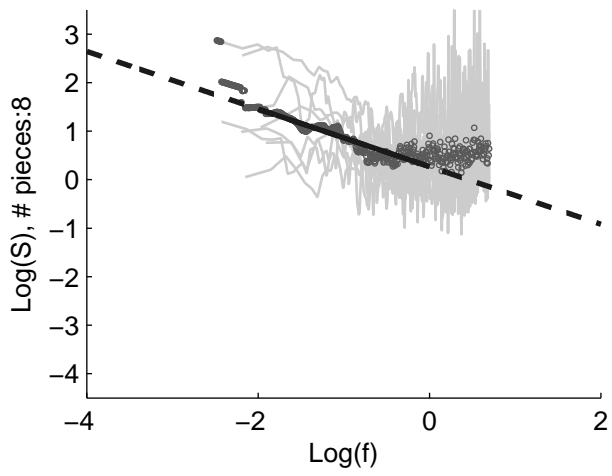

Shuffled spectra

μ shuffled: -0.028

Original > Shuffled: $p < 0.000$

Genre:mazurka
Original spectra

μ original: 0.589

Shuffled spectra

μ shuffled: -0.007

Original > Shuffled: $p < 0.000$

Genre: motet

Original spectra

μ original: 0.491

Shuffled spectra

μ shuffled: 0.042

Original > Shuffled: $p < 0.008$

Genre:prelude

Original spectra