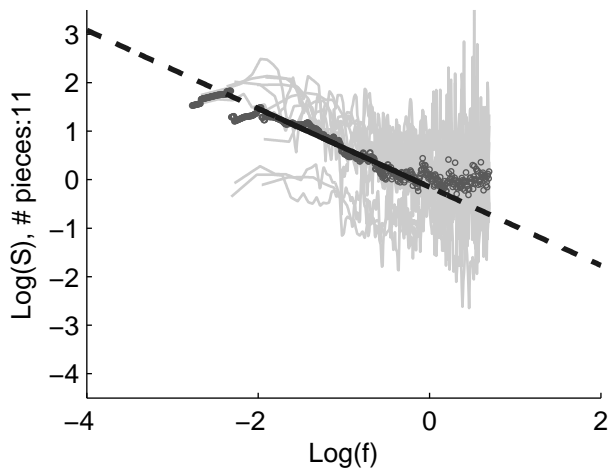

μ shuffled: 0.011

Original > Shuffled: $p < 0.000$

Genre:ragtime

Original spectra

μ original: 0.498

Shuffled spectra

μ shuffled: -0.015

Original > Shuffled: $p < 0.000$

Genre:scherzo

Original spectra

μ original: 0.820

Shuffled spectra

μ shuffled: -0.054

Original > Shuffled: $p < 0.001$

Genre:sonata

Original spectra