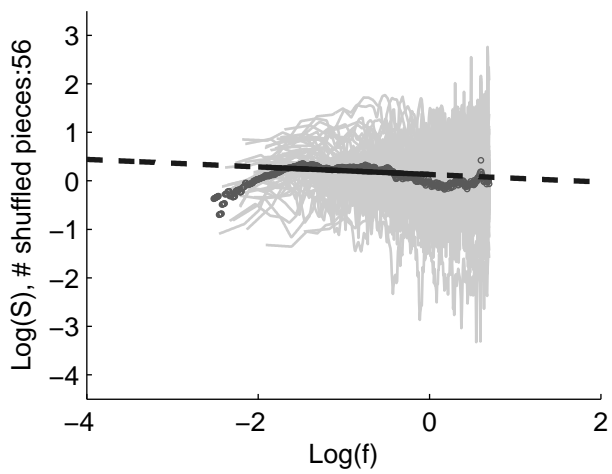

Genre: motet

Original spectra

μ original: 0.491

Shuffled spectra

μ shuffled: 0.042

Original > Shuffled: $p < 0.008$

Genre:prelude

Original spectra

μ original: 0.645

Shuffled spectra

μ shuffled: 0.142

Original > Shuffled: $p < 0.000$

Genre: quartet

Original spectra

μ original: 0.862

Shuffled spectra