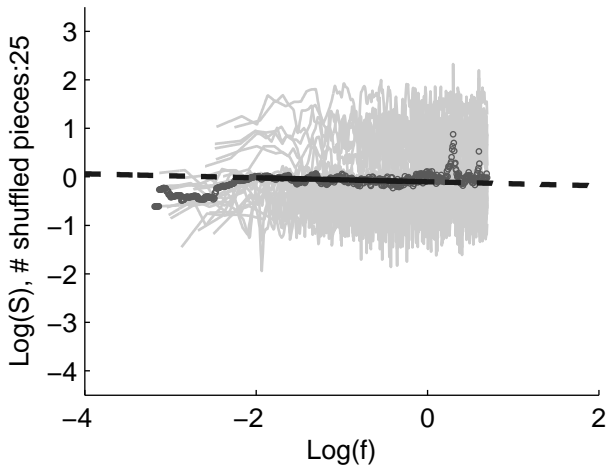

μ shuffled: -0.023

Original > Shuffled: $p < 0.000$

Genre:symphony

Original spectra

μ original: 1.025

Shuffled spectra

μ shuffled: -0.002

Original > Shuffled: $p < 0.000$

Genre:waltz

Original spectra

μ original: 0.682

Shuffled spectra

μ shuffled: -0.006

Original > Shuffled: $p < 0.004$