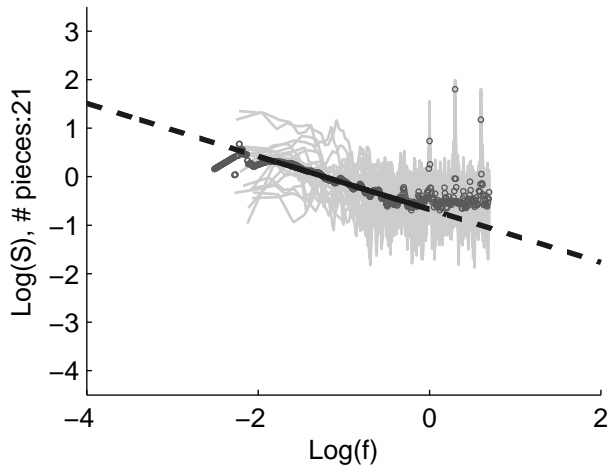

Genre:ballad
Original spectra

μ original: 1.190

Shuffled spectra

μ shuffled: -0.002

Original > Shuffled: $p < 0.250$

Genre:chorale

Original spectra

μ original: 0.284

Shuffled spectra

μ shuffled: 0.115

Original > Shuffled: $p < 0.027$

Genre:contrafacta

Original spectra

μ original: 0.495

Shuffled spectra

μ shuffled: -0.023

Original > Shuffled: $p < 0.000$

Genre:etude

Original spectra

μ original: 0.898

Shuffled spectra

μ shuffled: 0.107

Original > Shuffled: $p < 0.000$

Genre:fugue