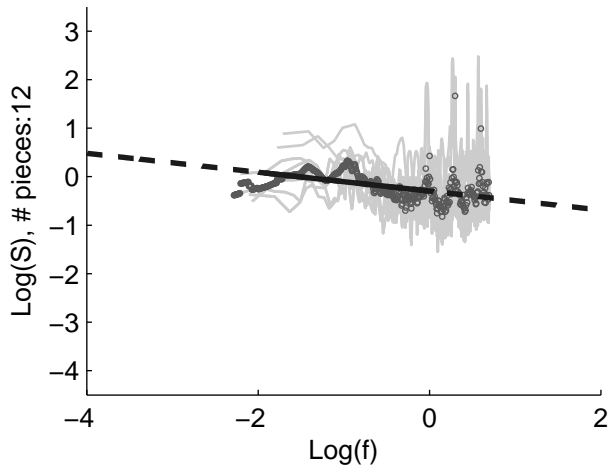

Genre:ballad
Original spectra

μ original: 1.190

Shuffled spectra

μ shuffled: -0.002

Original > Shuffled: $p < 0.250$

Genre:chorale

Original spectra

μ original: 0.284

Shuffled spectra

μ shuffled: 0.115

Original > Shuffled: $p < 0.027$

Genre:contrafacta

Original spectra

μ original: 0.495

Shuffled spectra

μ shuffled: -0.023