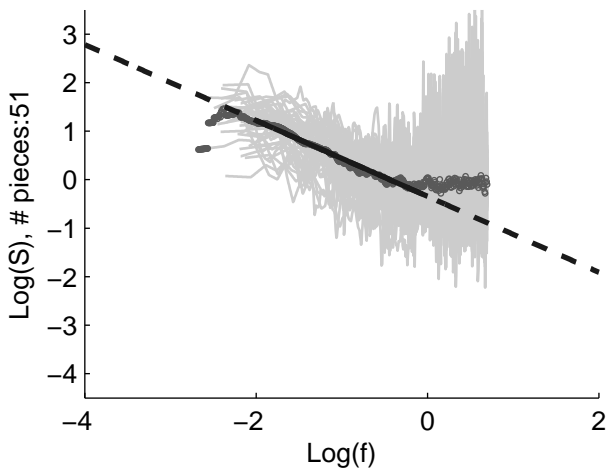

Genre:fugue

Original spectra