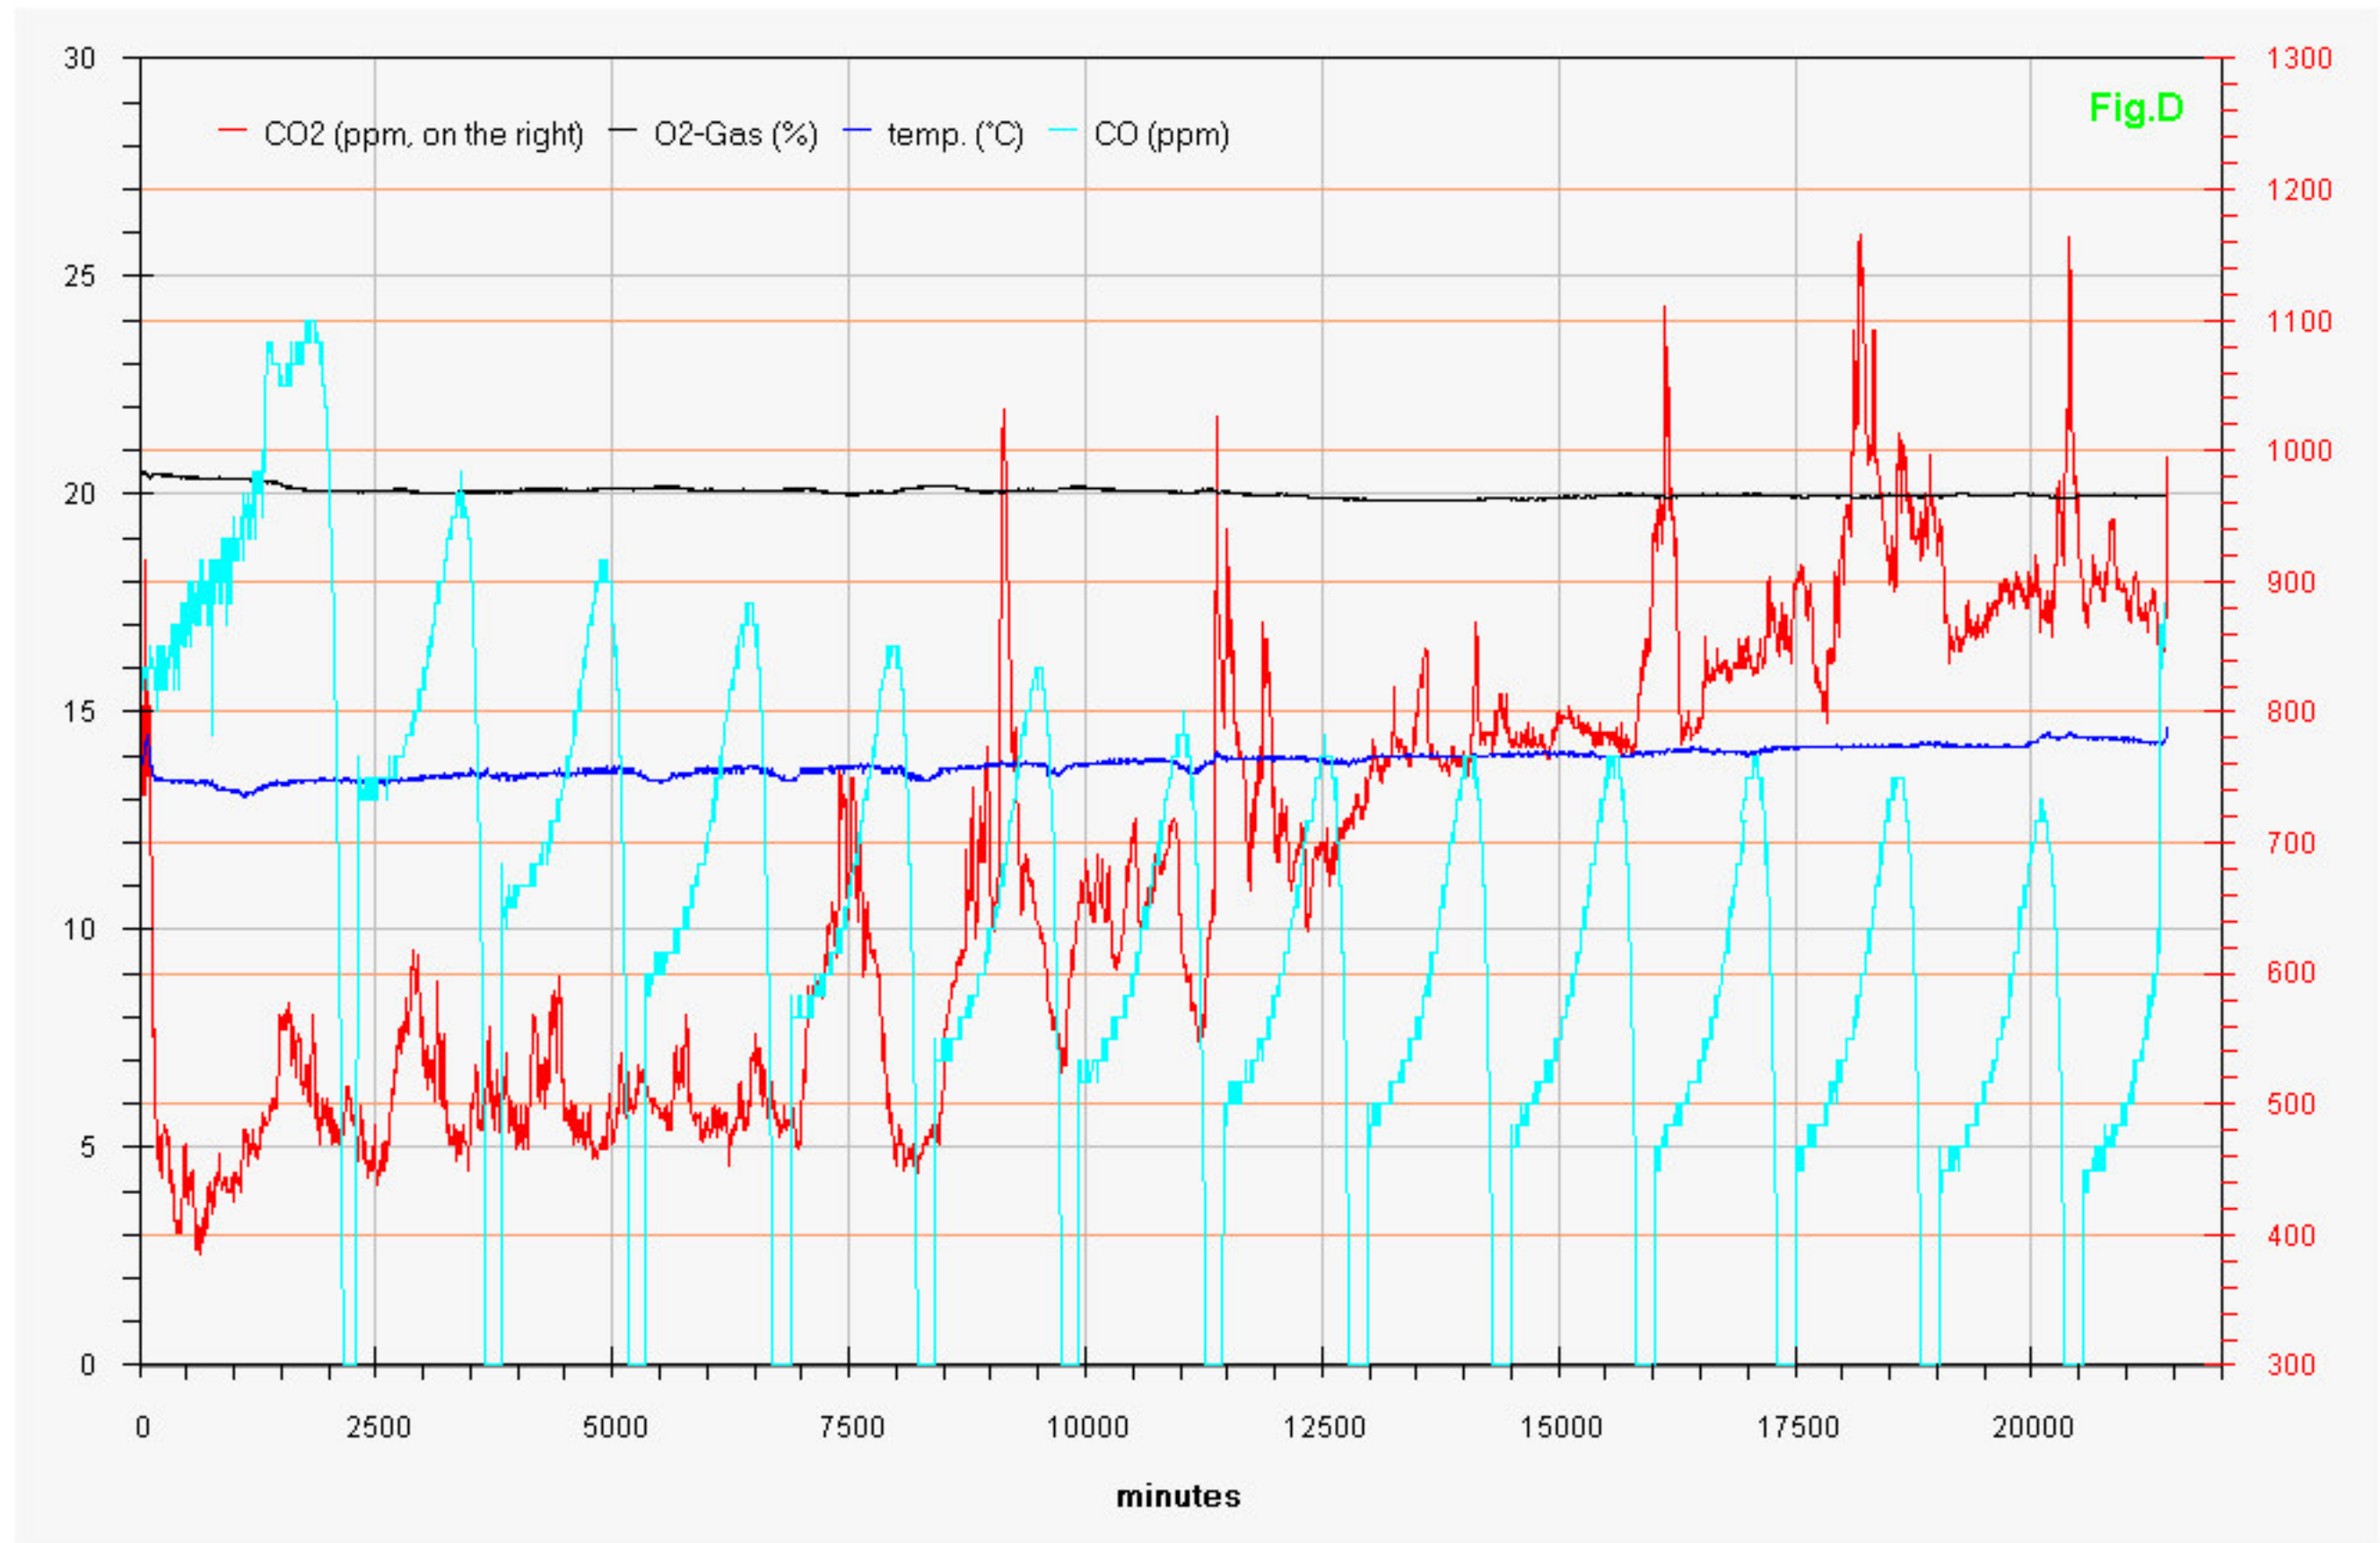

Graphical reconstruction of west part of the ancient Roman Forum, in yellow circle the Tullianum (from the De Grindel High School, <http://intranet.grindel.nl/thinkquest/homeforum.html>)

Fig.F

Fig.Ga

Fig.Ha

Fig.1a

Fig.1b

Fig.Ja

Fig.Ka

Fig.La

Fig.Ma

Fig.Na

Fig.0a

Carcer and Tullianum in a drawing of Roman Superintendence