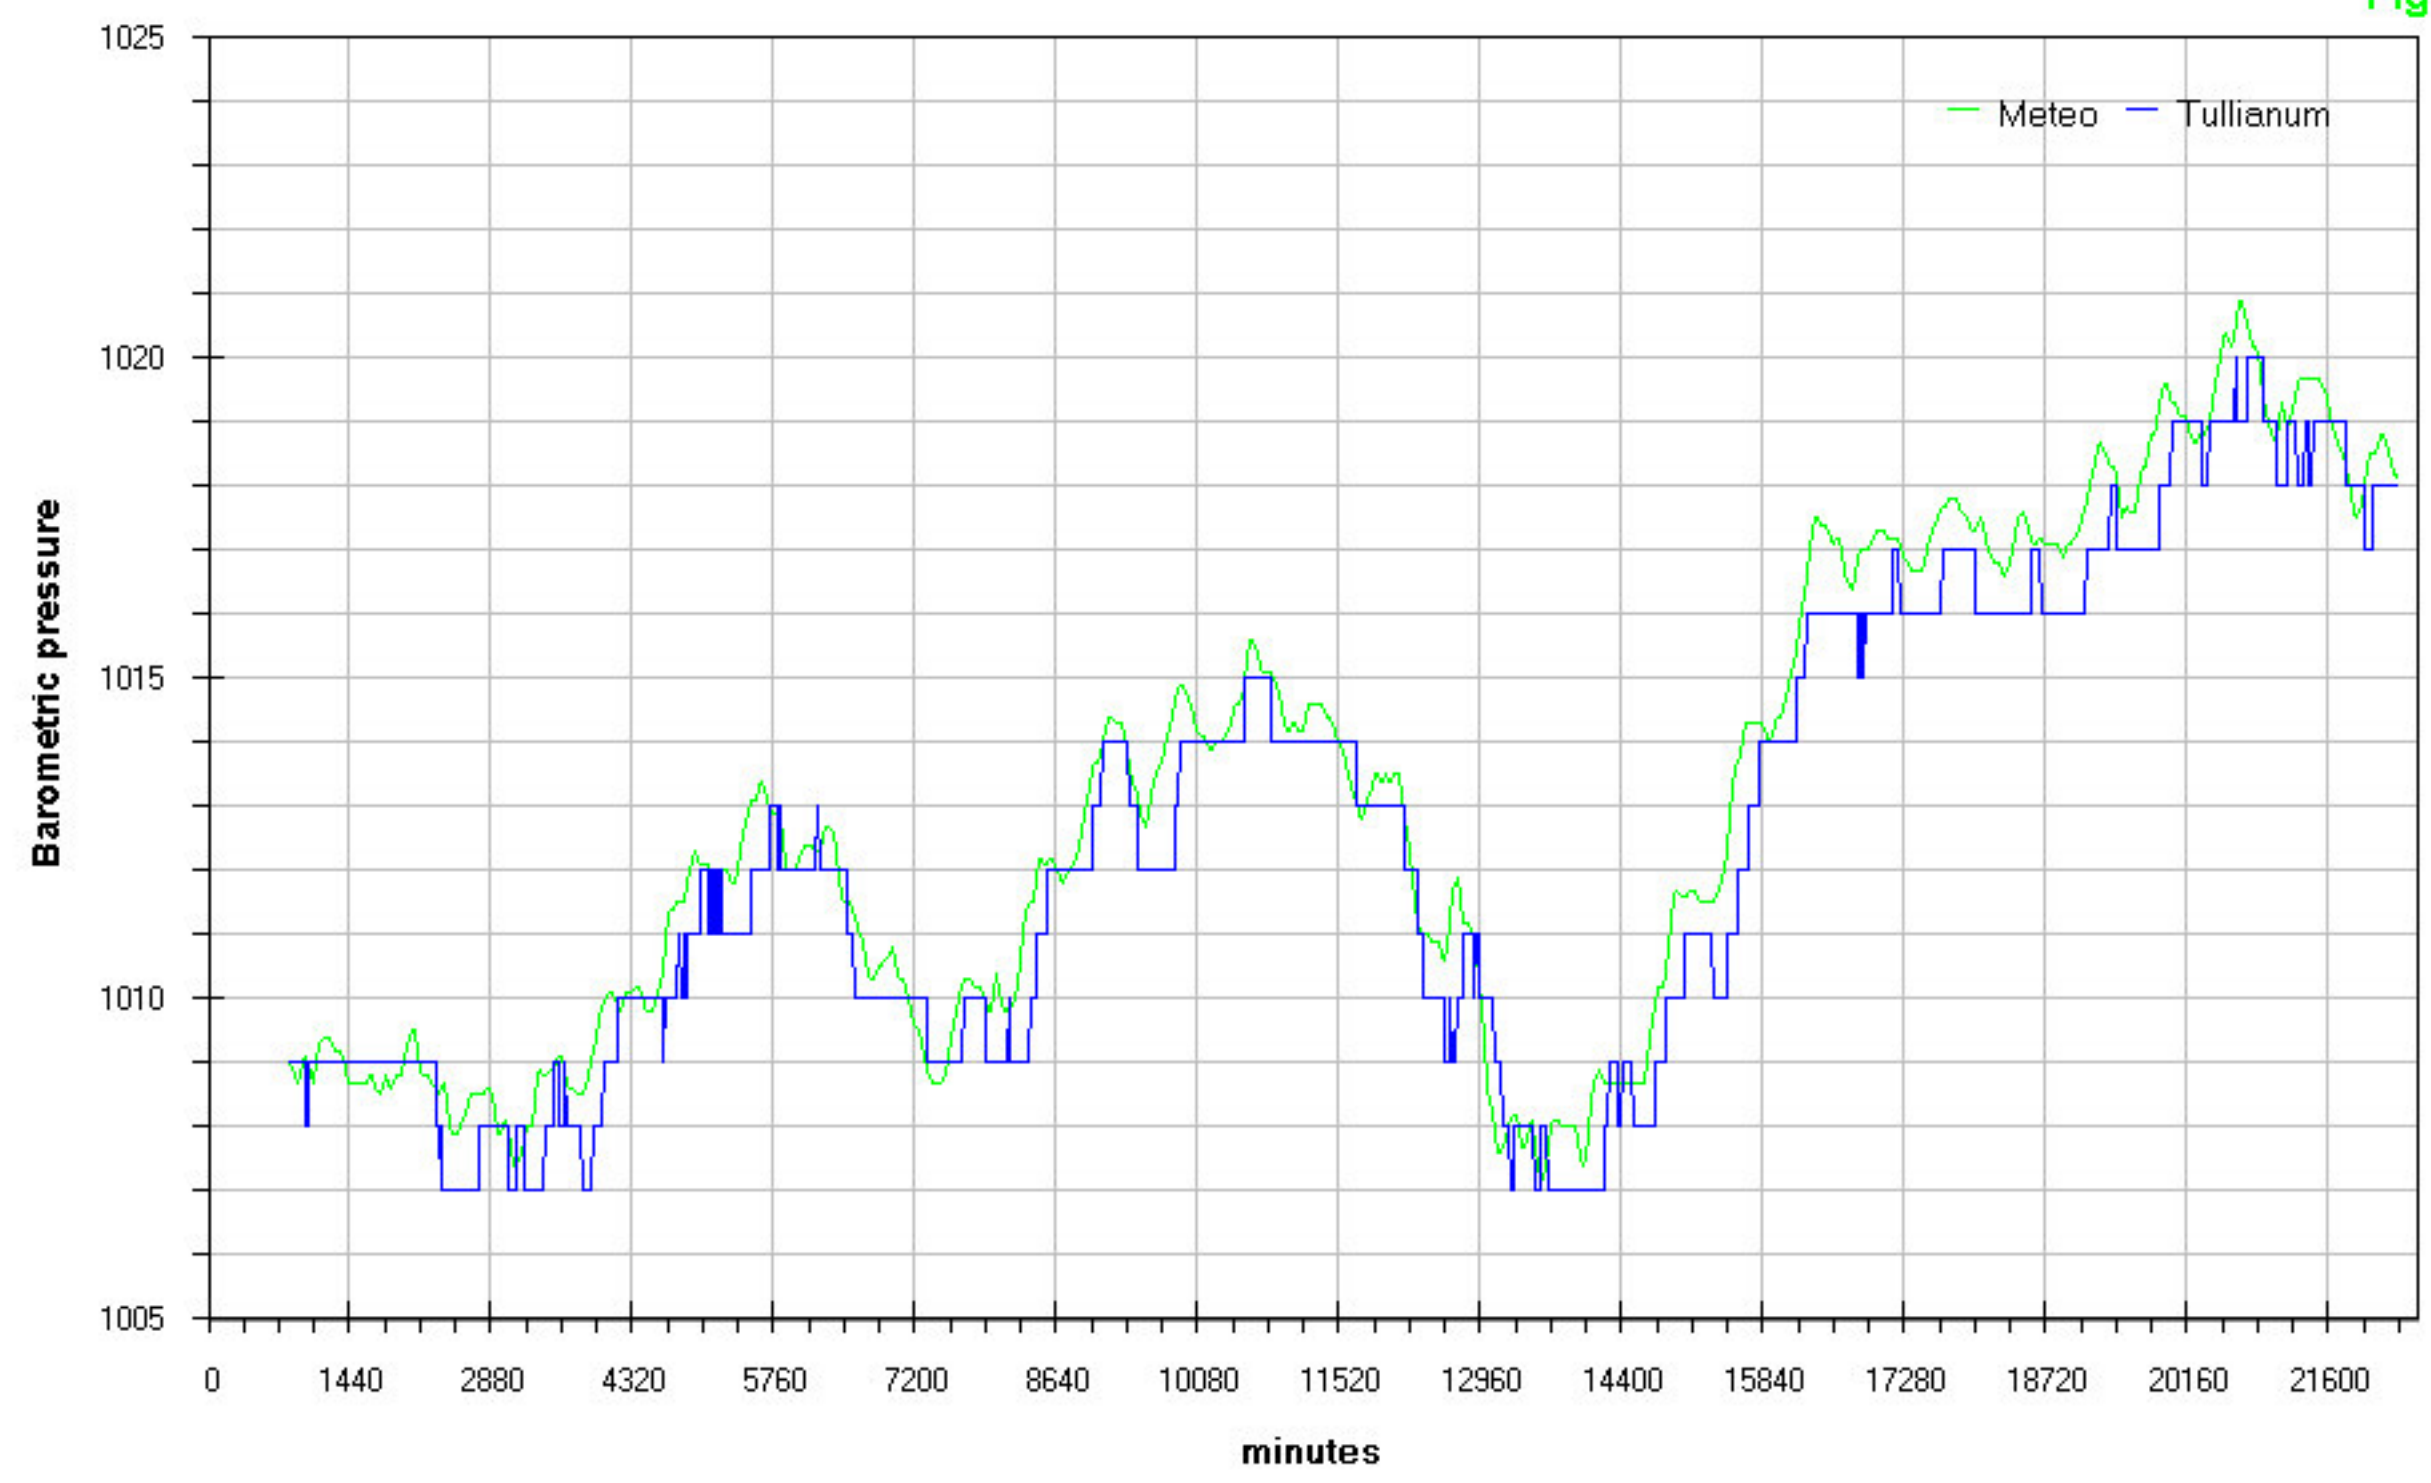

Graphical reconstruction of west part of the ancient Roman Forum, in yellow circle the Tullianum (from the De Grindel High School, <http://intranet.grindel.nl/thinkquest/homeforum.html>)

Fig.F

Fig.Ga

Fig.Ha

Fig.1a

Fig.1b

Fig.Ja

Fig.Ka

Fig.La

Fig.Ma

Fig.Na

Fig.0a

Carcer and Tullianum in a drawing of Roman Superintendence