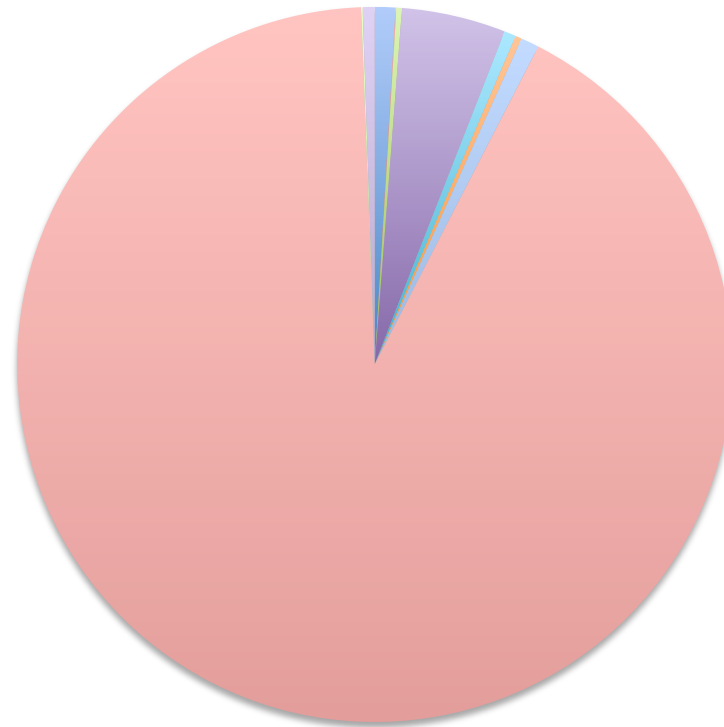

Post-Spill Sediment Community Grand Isle, LA

- Nematoda
- Arthropoda
- Unicellular Eukaryotes
- No Match
- Stramenopiles
- Annelida
- Other Metazoa
- Environmental
- Fungi
- Algae