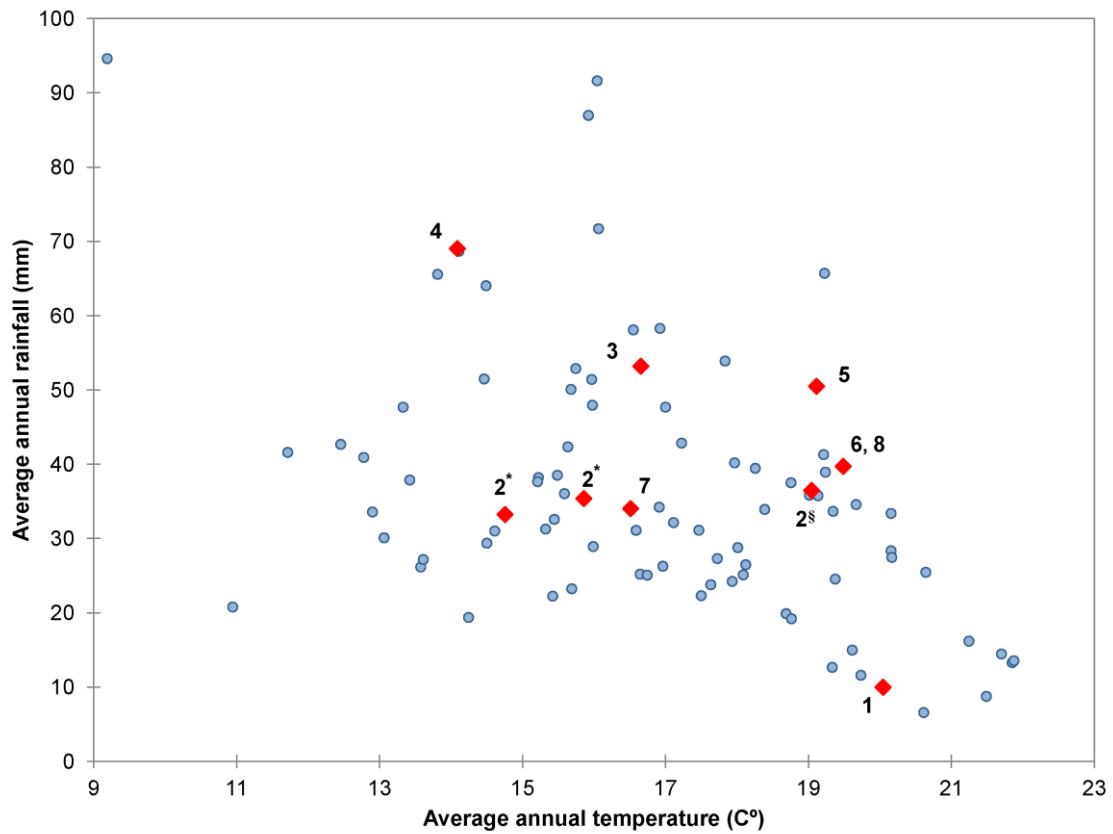

**Figure S1.**  
**Characteristics of study sites in relation to climate data in Spain.**

Blue circles are data of different climate stations in Spain.

Red diamonds are climatic data of study sites. Study sites are: 1 = The Adra River watershed, 2\* = The Conquense Drove Road (wintering areas), 2§ = The Conquense Drove Road (summering areas), 3 = The Bilbao Metropolitan Greenbelt, 4 = Costa da Morte, 5 = Doñana, 6 = The Guadamar Green Corridor, 7 = Sierra Nevada Mountains, and 8 = Sierra Norte de Sevilla.